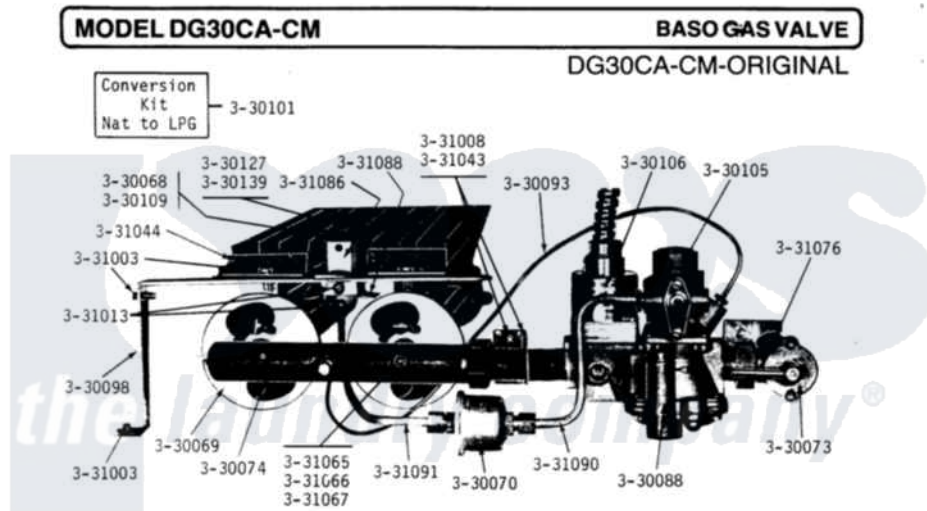

Maytag DG30CA 07 - BASO GAS VALVE

- | | | | |
|---------|--|---------|--|
| 3-30068 | Pilot burner - Natural | 3-31008 | Screw - gas control bracket to hood - 2 used |
| 3-30069 | Main burner - 2 used | 3-31013 | Screw - pilot shield to support |
| 3-30070 | Pilot valve and filter | 3-31043 | Mounting bracket for gas control |
| 3-30073 | Shut-off for gas valve | 3-31044 | Retainer bracket for main burner - 2 used |
| 3-30074 | Manifold for main burner | 3-31065 | Orifice for main burner - Natural |
| 3-30088 | Gas control assembly | 3-31066 | Orifice for main burner - Butane |
| 3-30093 | Thermocouple | 3-31067 | Orifice for main burner - Propane |
| 3-30098 | Support for burner | 3-31076 | Gas supply line - supply to gas shut-off valve |
| 3-30101 | Conversion kit - Natural to LPG | 3-31086 | Shield for pilot burner |
| 3-30105 | Pilot gas valve | 3-31088 | Shield for pilot |
| 3-30106 | Main burner solenoid and valve | 3-31090 | Pilot tubing - filter to control |
| 3-30109 | Pilot burner - LPG | 3-31091 | Pilot tubing - pilot to filter |
| 3-30127 | Pilot orifice - LPG | | |
| 3-30139 | Pilot orifice - Natural | | |
| 3-31003 | Screw - retainer bracket to support - 2 used | | |

Maytag [Commercial Maytag DG30CA Dryer Parts](#) Parts Diagram 07 - BASO GAS VALVE
 Click on the part number to view part

Item	Original Part Number	Replaced By	Status	Part Description
001	Y330068			Pilot Burner - Nat.
002	NLA		Not Available	BURNER, MAIN
003	Y330070		Not Available	PILOT VALVE AND FILTER
004	Y330073			Valve, Shut-Off
005	NLA		Not Available	MANIFOLD FOR MAIN BURNER
006	NLA		Not Available	GAS CONTROL ASSEMBLY
007	NLA		Not Available	THERMOCOUPLE---NA
008	NLA		Not Available	SUPPORT FOR BURNERS
009	NLA		Not Available	CONVERSION KIT (NAT.TO LPG)
010	Y330105			Pilot Gas Valve
011	NLA		Not Available	MAIN BURNER SOLENOID & VALV
012	NLA		Not Available	PILOT BURNER - LPG
013	NLA		Not Available	PILOT ORIFICE - LPG
014	NLA		Not Available	PILOT ORIFICE - NAT