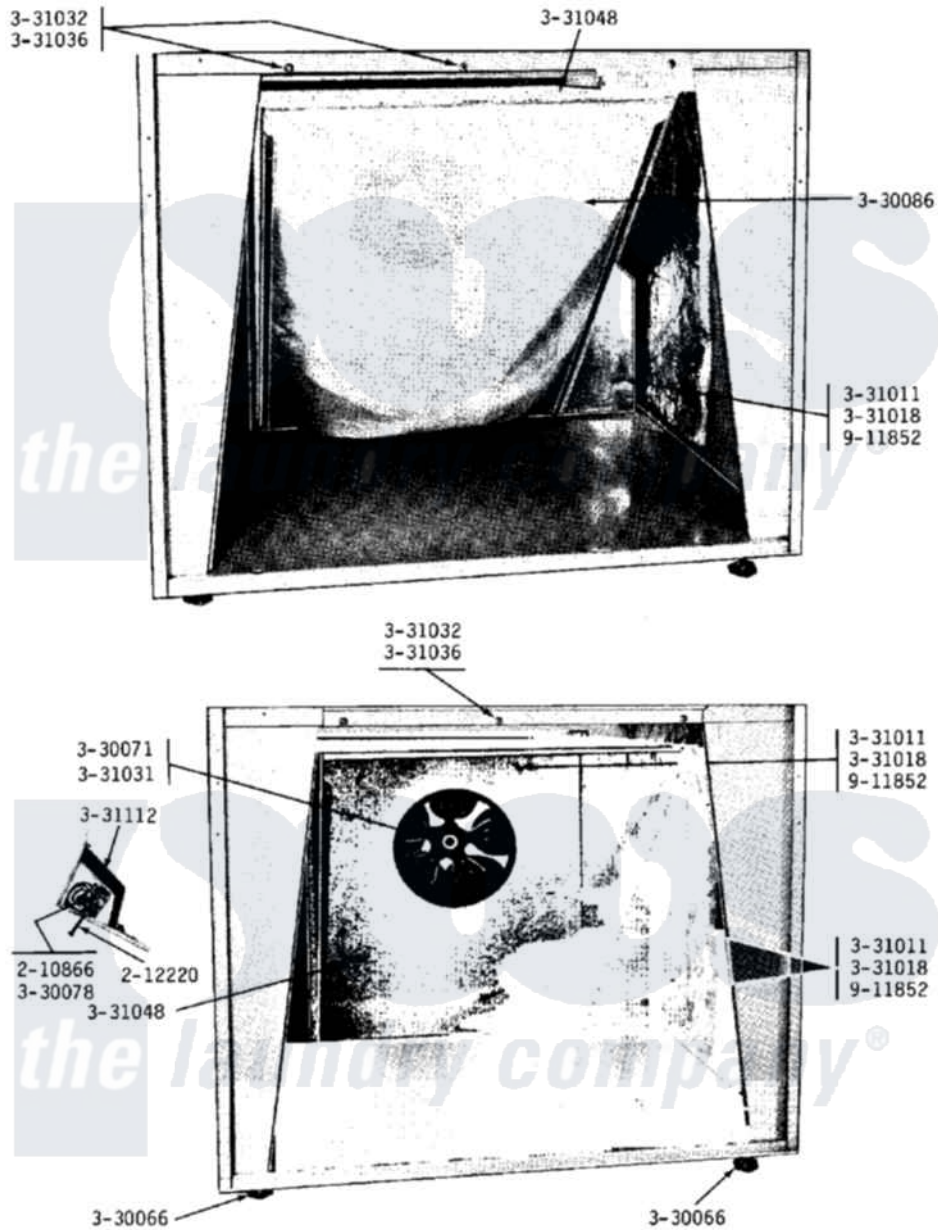

Maytag DG30CA 09 - LINT SCREEN-LOWER FRONT

Maytag [Commercial Maytag DG30CA Dryer Parts](#) Parts Diagram 09 - LINT SCREEN-LOWER FRONT
 Click on the part number to view part

Item	Original Part Number	Replaced By	Status	Part Description
001	Y055980			Hi-Temp Adhesive, 2 Oz Tube
002	210866			Nut, Twin Speed
003	212220	213501		Screw, No.6-20 X 1-1/8 Inch
004	NLA		Not Available	LEVELING LEG
005	Y330071		Not Available	IMPELLER FOR BLOWER
006	Y330078			Cool-Down Bypass Switch
007	Y330086			Lint Screen With Frame
008	NLA		Not Available	WING NUT - LINT HOOD TO CAB
009	NLA		Not Available	WASHER-LINT HOOD TO CABINET
010	331031		Not Available	SET SCREW FOR IMPELLER
011	331032	61002031		Screw, Handle
012	331036			Washer-Front Panel Screws
013	331048		Not Available	COVER FOR BLOWER IMPELLER
014	NLA		Not Available	SHIELD FOR DAMPER SWITCH