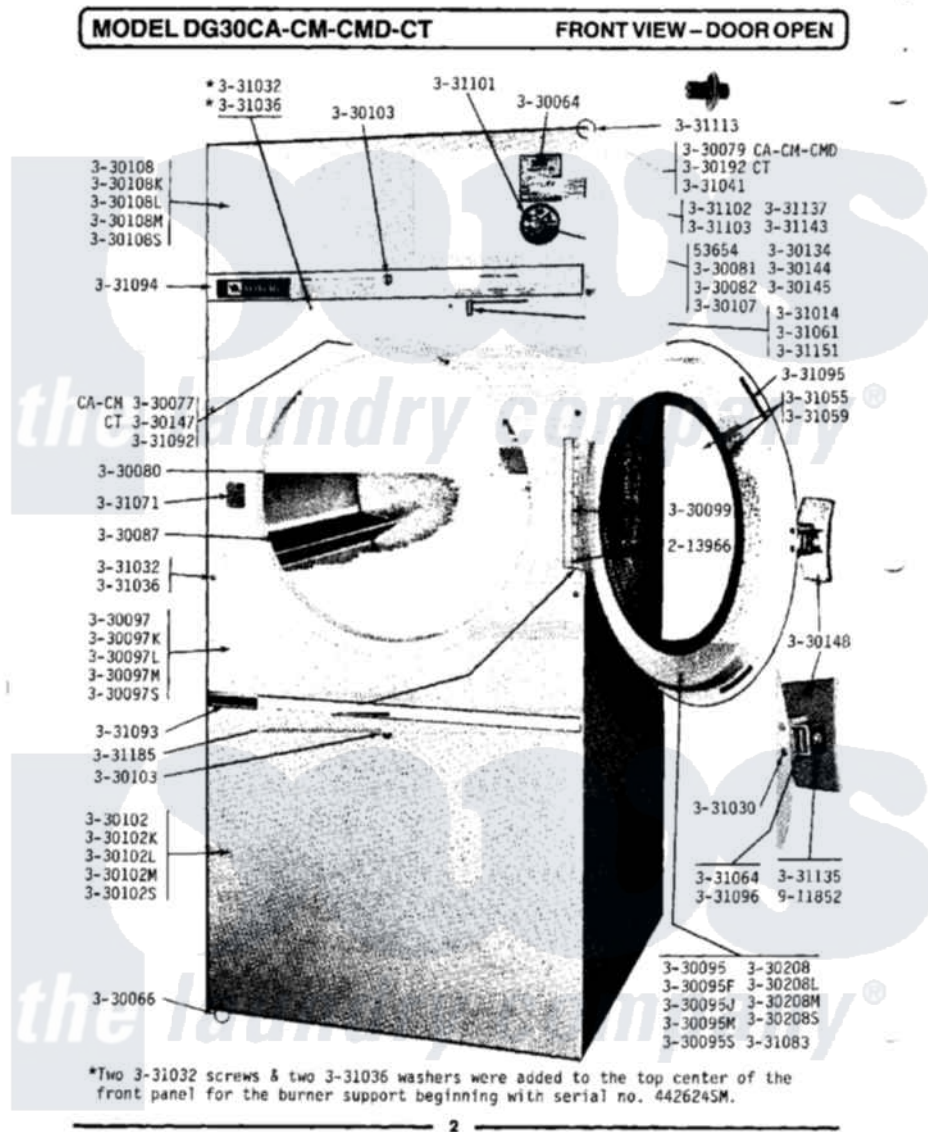

# Maytag DG30CM 01 - FRONT VIEW-DOOR OPEN

Maytag Commercial Maytag DG30CM Dryer Parts Parts Diagram 01 - FRONT VIEW-DOOR OPEN  
 Click on the part number to view part

Item	Original Part Number	Replaced By	Status	Part Description
001	NLA		Not Available	GULMITE WRENCH No.8
002	213966	<a href="#">3400014</a>		Screw
003	<a href="#">Y330064</a>			Pilot Light
004	NLA		Not Available	LEVELING LEG
005	<a href="#">Y330077</a>			Door Switch
006	Y330079		Not Available	SWITCH, PUSH-TO-START
007	Y330080		Not Available	SPIDER & SHAFT ASSEMBLY
008	<a href="#">Y330087</a>			Drum Assembly Complete
009	NLA		Not Available	DOOR-WHITE
010	NLA		Not Available	DOOR-HAVEST WHEAT
011	NLA		Not Available	FRONT PANEL-WHITE
012	NLA		Not Available	FRONT PANEL-ALMOND
013	NLA		Not Available	FRONT PANEL-HARVEST WHEAT
014	NLA		Not Available	HINGE FOR DOOR
015	<a href="#">Y330102</a>			FRONT PANEL-WHITE