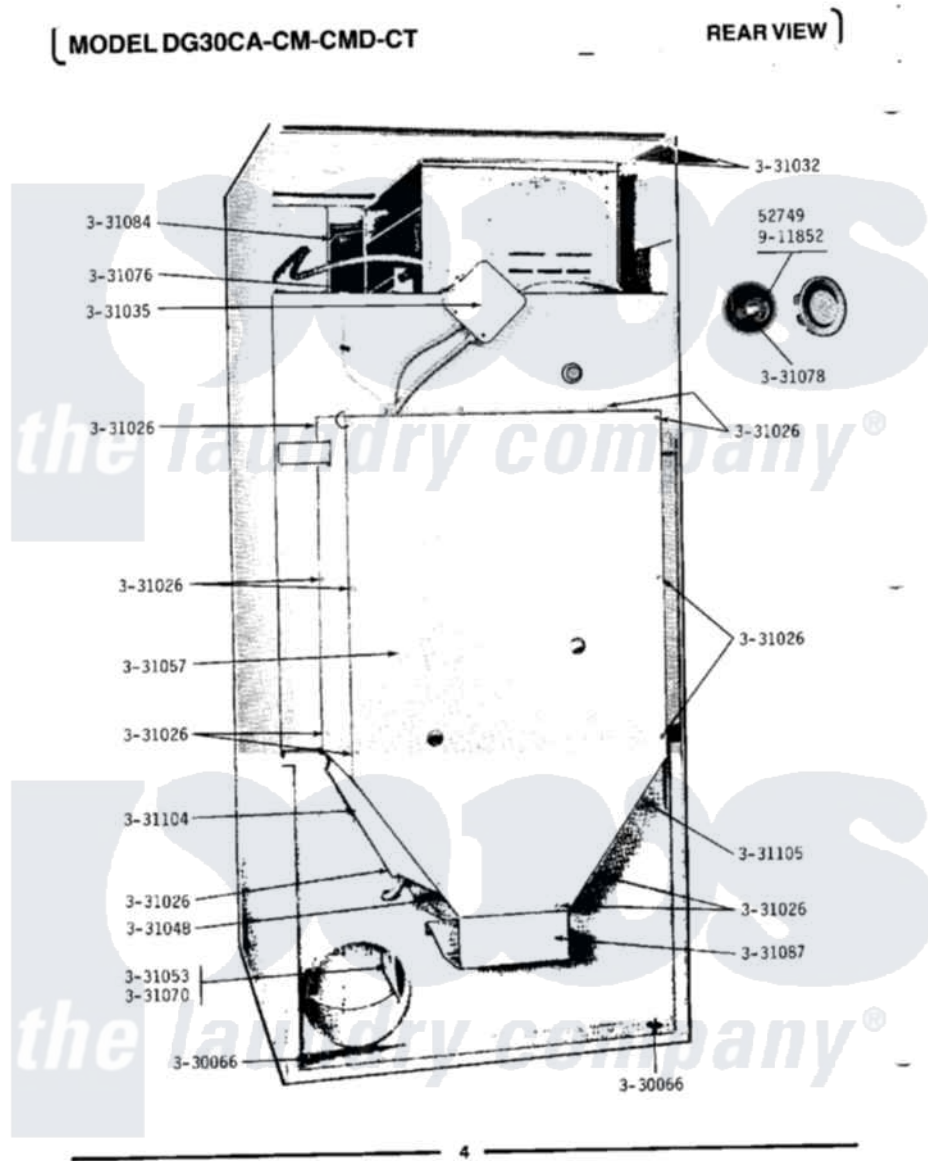

Maytag DG30CM 02 - REAR VIEW

Maytag [Commercial Maytag DG30CM Dryer Parts](#) Parts Diagram 02 - REAR VIEW
 Click on the part number to view part

Item	Original Part Number	Replaced By	Status	Part Description
001	Y052749	62739		Nut, Lock
002	NLA		Not Available	LEVELING LEG
003	331026	90767		Screw, 8A X 3/8 HeX Washer Head Tapping
004	331032	61002031		Screw, Handle
005	NLA		Not Available	WIRE NUT (6 USED)
006	331048		Not Available	COVER FOR BLOWER IMPELLER
007	331053			Damper
008	NLA		Not Available	BELT AND PULLEY GUARD
009	NLA		Not Available	HINGE PIN FOR DAMPER
010	NLA		Not Available	GAS SUPPLY LINE-28 1/2 INCH
011	NLA		Not Available	DRUM ROD
012	331084		Not Available	SUPPORT ROD FOR UPPER DOOR
013	NLA		Not Available	SHIELD FOR MOTOR
014	NLA		Not Available	SUPPORT FOR REAR

014	NLA	Not Available	COVER-LEFT
015	NLA	Not Available	RIB, TUMBLER (ONLY)
016	911852	486009	Lockwasher