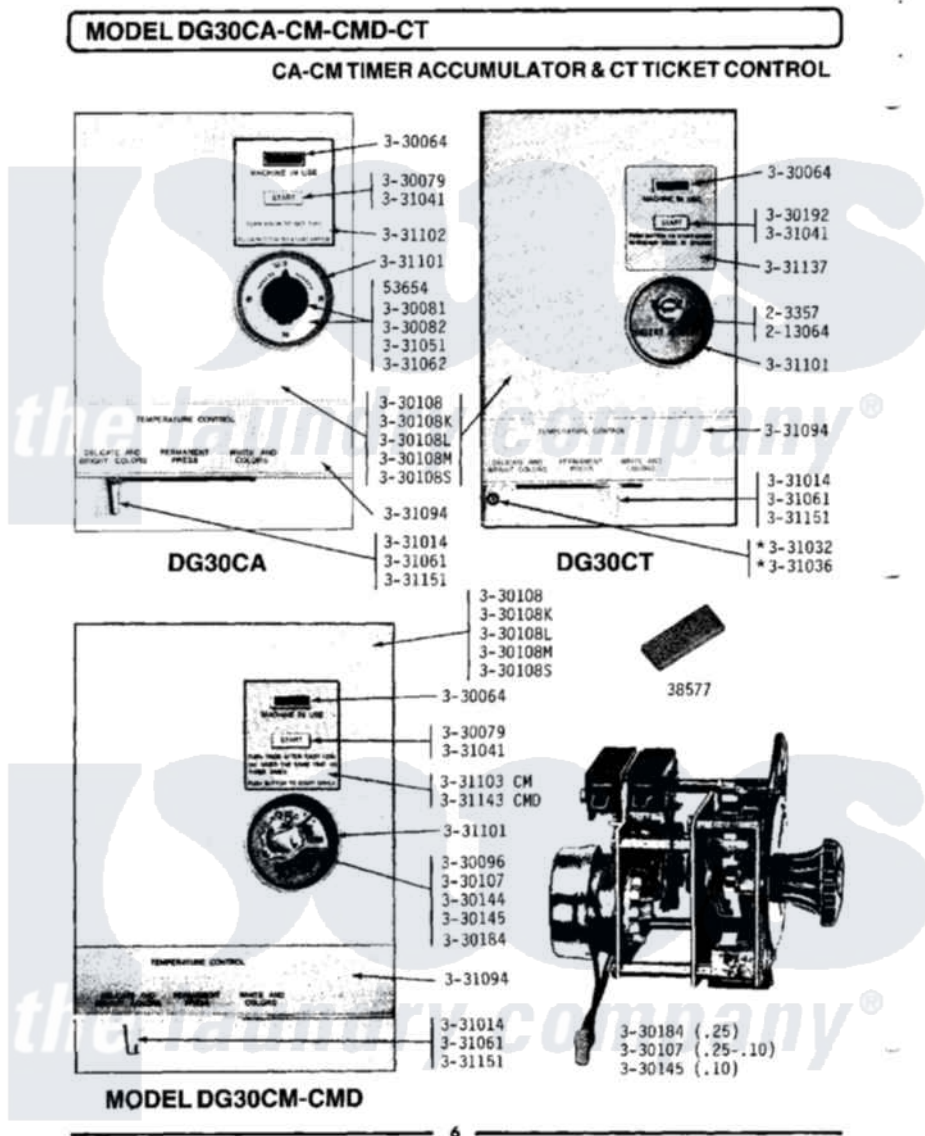

Maytag DG30CM 03 - CM TIMER ACCUMULATOR

Maytag Commercial Maytag DG30CM Dryer Parts Parts Diagram 03 - CM TIMER ACCUMULATOR
 Click on the part number to view part

Item	Original Part Number	Replaced By	Status	Part Description
001	NLA		Not Available	TOOL TO ADJUST TIMING SWITC
002	NLA		Not Available	TICKET RECEIVER ASSEMBLY
003	NLA		Not Available	FRONT PLATE F/TICKET CONTRO
004	Y330064			Pilot Light
005	Y330079		Not Available	SWITCH, PUSH-TO-START
006	Y330096	Y330233		Mounting Plt, Cm Timer Accum.
007	NLA		Not Available	TIMER ACCUMULATOR - CM
008	NLA		Not Available	FRONT PANEL-WHITE
009	330108L		Not Available	FRONT PANEL-ALMOND
010	330108M		Not Available	FRONT PANEL-HARVEST WHEAT
011	NLA		Not Available	MOUNTING PLATE (ACCUMULATOR)
012	Y330145		Not Available	CONTA ACCUMULATOR ASSEMBLY

013	330184		Timer Accumulator-25
014	331014	8281196	Screw
015	331032	61002031	Screw, Handle
016	331036		Washer-Front Panel Screws
017	331041		Button-Push-To-Start Switch
018	331061		Knob For Temperature Contro
019	NLA	Not Available	TRIM BAR FOR UPPER PANEL
020	331101	Not Available	BEZEL FOR TIMER-ACCUMULATOR
021	NLA	Not Available	INSTRUCTION PLATE - CM
022	331151		Lever-Temperature Control