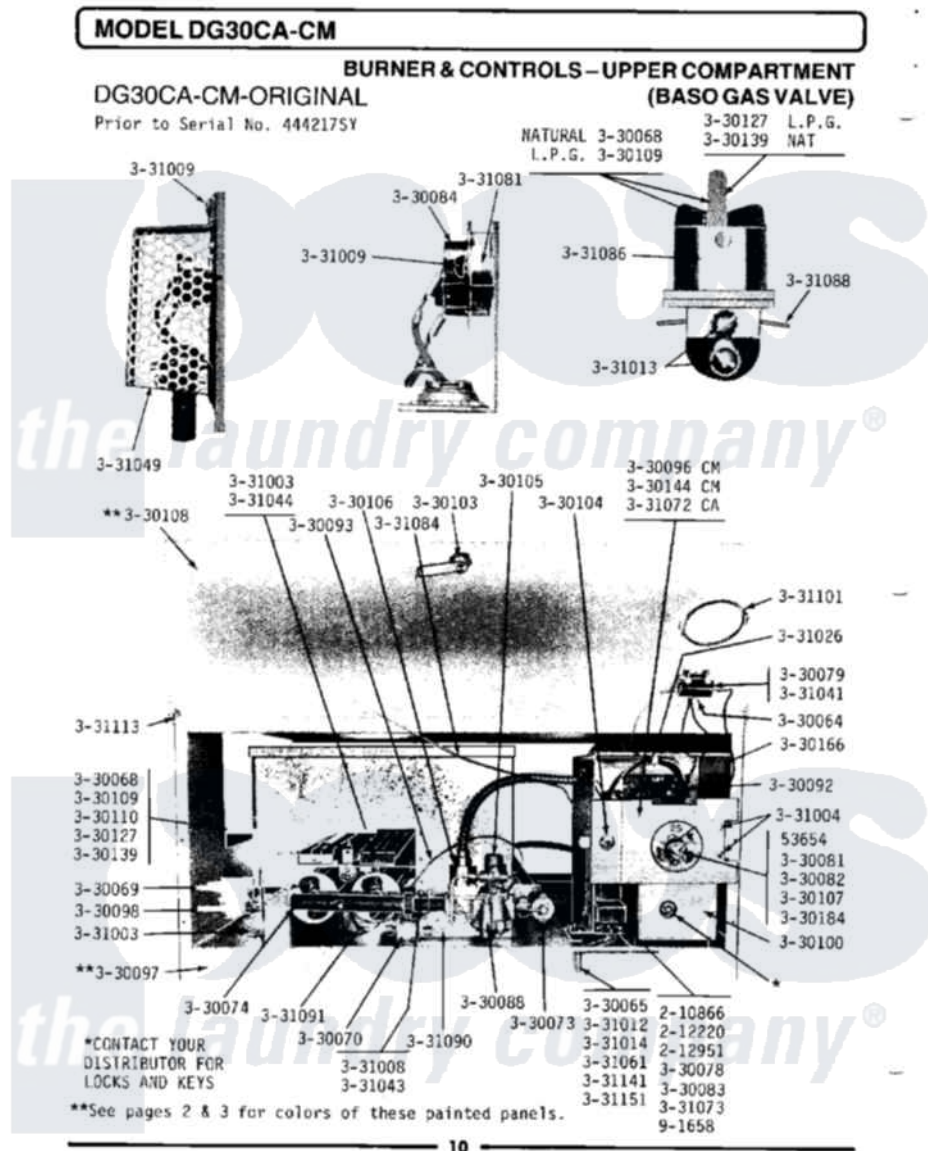

Maytag DG30CM 05 - BURNER & CONTROLS-UPPER COMPARTMENT

Maytag Commercial Maytag DG30CM Dryer Parts Parts Diagram 05 - BURNER & CONTROLS-UPPER COMPARTMENT

Click on the part number to view part

Item	Original Part Number	Replaced By	Status	Part Description
001	210866			Nut, Twin Speed
002	212220	213501		Screw, No.6-20 X 1-1/8 Inch
003	212951			Screw, No.6-32 X 1/4 Inch
004	Y330064			Pilot Light
005	NLA		Not Available	CLIP - ACTUATOR TO CABINET
006	Y330068			Pilot Burner - Nat.
007	NLA		Not Available	BURNER, MAIN
008	Y330070		Not Available	PILOT VALVE AND FILTER
009	Y330073			Valve, Shut-Off
010	NLA		Not Available	MANIFOLD FOR MAIN BURNER
011	Y330078			Cool-Down Bypass Switch
012	Y330079		Not Available	SWITCH, PUSH-TO-START
013	Y330083		Not Available	CONTROL, TEMPERATURE
014	330084			Thermostat, Hi-Limit