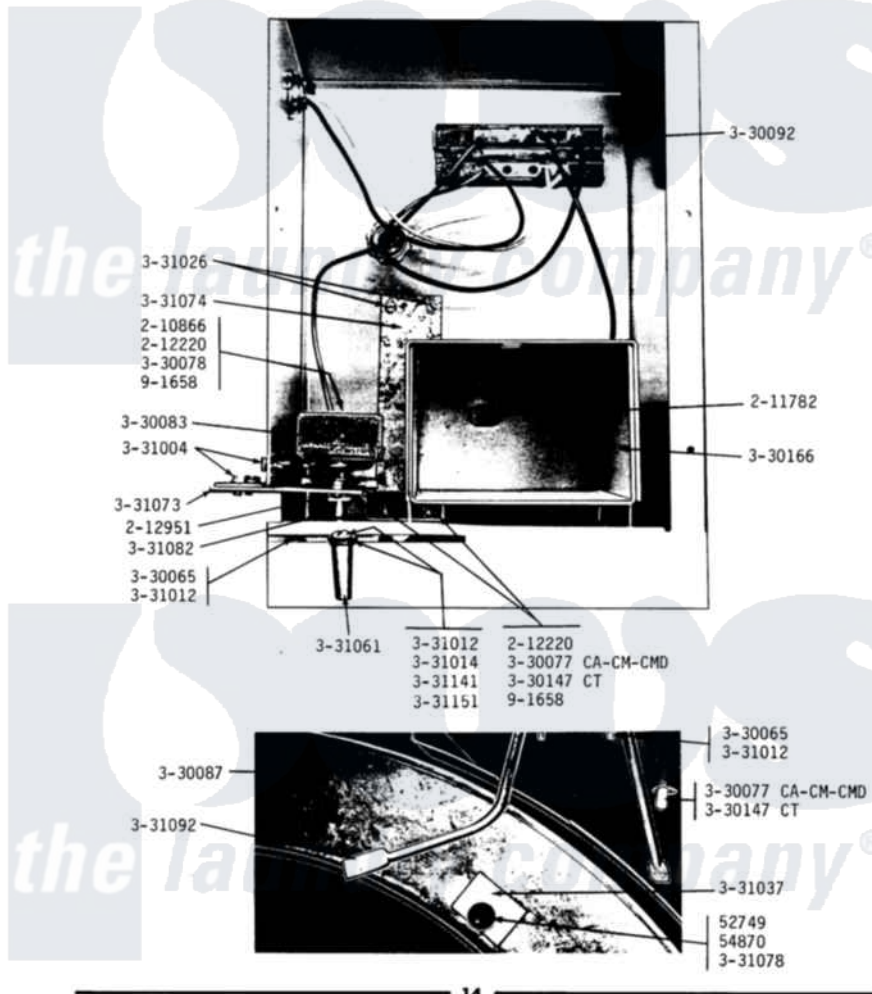

Maytag DG30CM 07 - SWITCH, TEMPERATURE & TERMINAL

MODEL DG30CA-CM-CMD-CT
DOOR SWITCH, TEMPERATURE CONTROL & TERMINAL BLOCK
 DG30CMD-CT-ORIGINAL & SERIES 01
 DG30CA-CM-ORIGINAL-SERIES 01 & SERIES 02

Maytag Commercial Maytag DG30CM Dryer Parts Parts Diagram 07 - SWITCH, TEMPERATURE & TERMINAL
 Click on the part number to view part

Item	Original Part Number	Replaced By	Status	Part Description
001	Y052749	62739		Nut, Lock
002	NLA		Not Available	LOCK WASHER, 3/8 X 1/16
003	210866			Nut, Twin Speed
004	NLA		Not Available	CAGE NUT
005	212220	213501		Screw, No.6-20 X 1-1/8 Inch
006	212951			Screw, No.6-32 X 1/4 Inch
007	NLA		Not Available	CLIP - ACTUATOR TO CABINET
008	Y330077			Door Switch
009	Y330078			Cool-Down Bypass Switch
010	Y330083		Not Available	CONTROL, TEMPERATURE
011	Y330087			Drum Assembly Complete
012	Y330092			Terminal Block
013	NLA		Not Available	VAULT ASSEMBLY
014	NLA		Not Available	SCREW - BRACKET TO VAULT
015	331012	400022-1		Screw

016	331014	8281196		Screw
017	331026	90767		Screw, 8A X 3/8 HeX Washer Head Tapping
018	NLA		Not Available	SQUARE WASHER FOR DRUM ROD
019	331058			Grommet-Temp. Control Tubin
020	331061			Knob For Temperature Contro
021	NLA		Not Available	MOUNTING PLATE-TEMP.CONTROL
022	NLA		Not Available	MOUNTING PLATE-DOOR SWITCH
023	NLA		Not Available	DRUM ROD
024	NLA		Not Available	SPACER - TEMP CONTROL COVER
025	NLA		Not Available	ACTUATOR FOR DOOR SWITCH
026	NLA		Not Available	SCREW-TEMP CONTROL LEVER
027	NLA		Not Available	BRACKET-TEMPERATURE CONTROL
028	331151			Lever-Temperature Control
029	NLA		Not Available	TWIN FASTENER WITH SCREWS