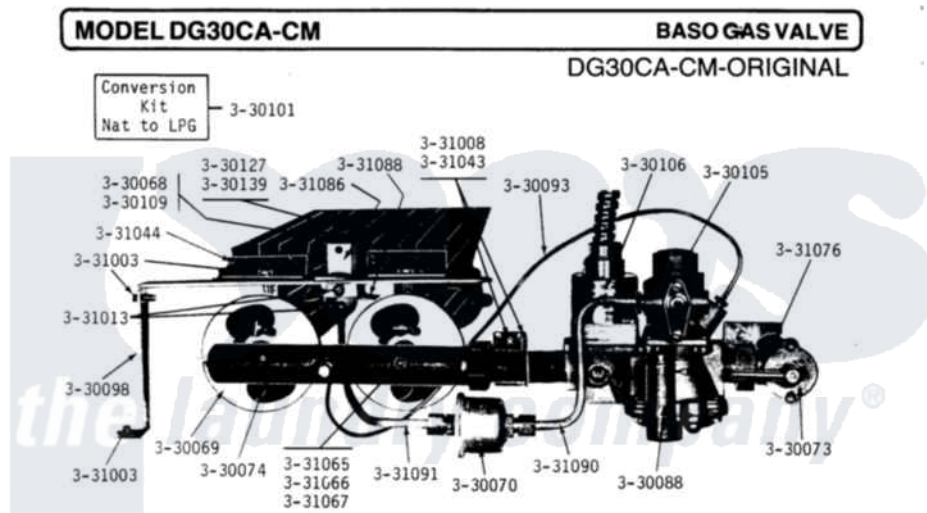

# Maytag DG30CM 08 - BASO GAS VALVE

- |         |  |         |  |
|---------|--|---------|--|
| 3-30068 | Pilot burner - Natural                       | 3-31008 | Screw - gas control bracket to hood - 2 used   |
| 3-30069 | Main burner - 2 used                         | 3-31013 | Screw - pilot shield to support                |
| 3-30070 | Pilot valve and filter                       | 3-31043 | Mounting bracket for gas control               |
| 3-30073 | Shut-off for gas valve                       | 3-31044 | Retainer bracket for main burner - 2 used      |
| 3-30074 | Manifold for main burner                     | 3-31065 | Orifice for main burner - Natural              |
| 3-30088 | Gas control assembly                         | 3-31066 | Orifice for main burner - Butane               |
| 3-30093 | Thermocouple                                 | 3-31067 | Orifice for main burner - Propane              |
| 3-30098 | Support for burner                           | 3-31076 | Gas supply line - supply to gas shut-off valve |
| 3-30101 | Conversion kit - Natural to LPG              | 3-31086 | Shield for pilot burner                        |
| 3-30105 | Pilot gas valve                              | 3-31088 | Shield for pilot                               |
| 3-30106 | Main burner solenoid and valve               | 3-31090 | Pilot tubing - filter to control               |
| 3-30109 | Pilot burner - LPG                           | 3-31091 | Pilot tubing - pilot to filter                 |
| 3-30127 | Pilot orifice - LPG                          |         |  |
| 3-30139 | Pilot orifice - Natural                      |         |  |
| 3-31003 | Screw - retainer bracket to support - 2 used |         |  |