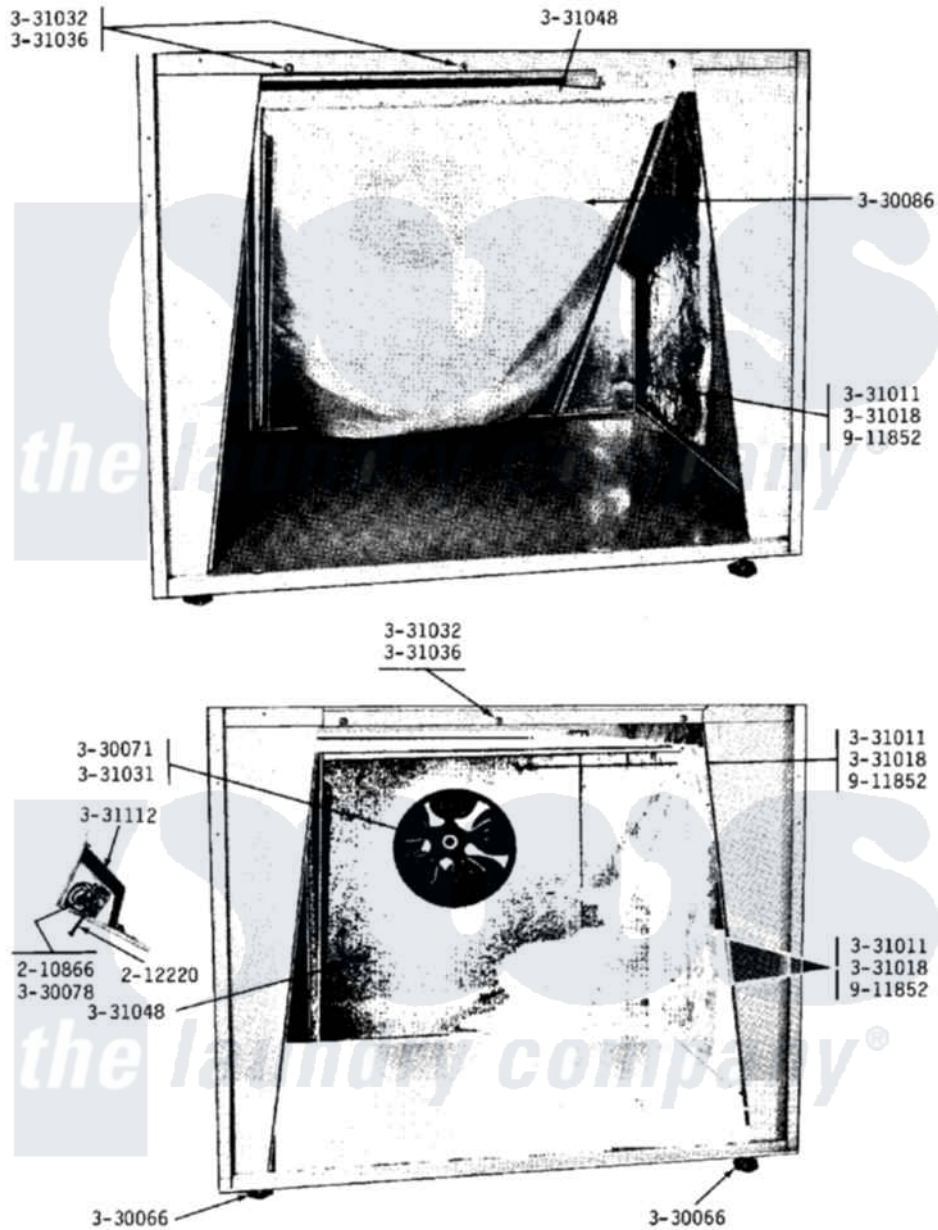

Maytag DG30CM 10 - LINT SCREEN-LOWER FRONT

Maytag [Commercial Maytag DG30CM Dryer Parts](#) Parts Diagram 10 - LINT SCREEN-LOWER FRONT
 Click on the part number to view part

Item	Original Part Number	Replaced By	Status	Part Description
001	Y055980			Hi-Temp Adhesive, 2 Oz Tube
002	210866			Nut, Twin Speed
003	212220	213501		Screw, No.6-20 X 1-1/8 Inch
004	NLA		Not Available	LEVELING LEG
005	Y330071		Not Available	IMPELLER FOR BLOWER
006	Y330078			Cool-Down Bypass Switch
007	Y330086			Lint Screen With Frame
008	NLA		Not Available	WING NUT - LINT HOOD TO CAB
009	NLA		Not Available	WASHER-LINT HOOD TO CABINET
010	331031		Not Available	SET SCREW FOR IMPELLER
011	331032	61002031		Screw, Handle
012	331036			Washer-Front Panel Screws
013	331048		Not Available	COVER FOR BLOWER IMPELLER
014	NLA		Not Available	SHIELD FOR DAMPER SWITCH