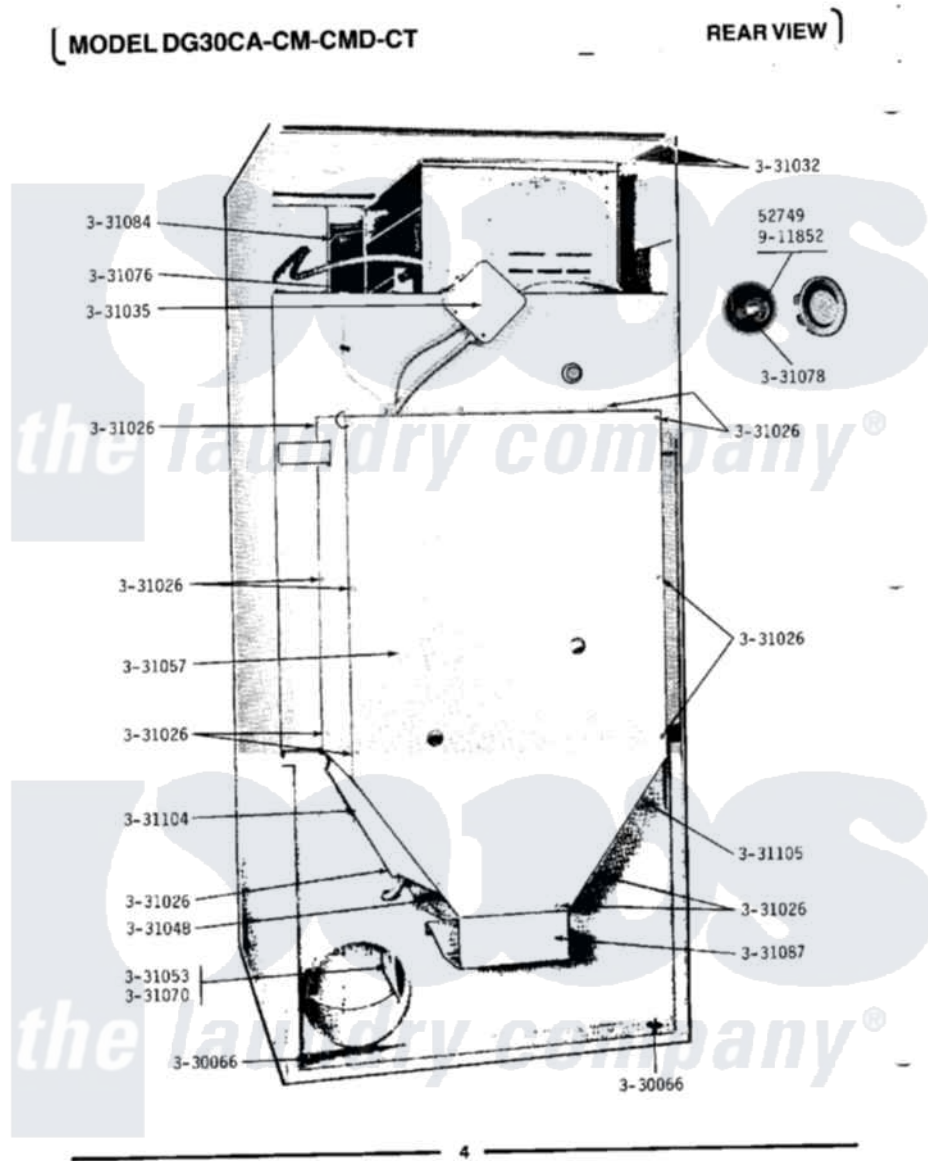

# Maytag DG30CMD 02 - REAR VIEW

Maytag Commercial Maytag DG30CMD Dryer Parts Parts Diagram 02 - REAR VIEW  
 Click on the part number to view part

Item	Original Part Number	Replaced By	Status	Part Description
001	Y052749	<a href="#">62739</a>		Nut, Lock
002	NLA		Not Available	LEVELING LEG
003	331026	<a href="#">90767</a>		Screw, 8A X 3/8 HeX Washer Head Tapping
004	331032	<a href="#">61002031</a>		Screw, Handle
005	NLA		Not Available	WIRE NUT (6 USED)
006	331048		Not Available	COVER FOR BLOWER IMPELLER
007	<a href="#">331053</a>			Damper
008	NLA		Not Available	BELT AND PULLEY GUARD
009	NLA		Not Available	HINGE PIN FOR DAMPER
010	NLA		Not Available	GAS SUPPLY LINE-28 1/2 INCH
011	NLA		Not Available	DRUM ROD
012	331084		Not Available	SUPPORT ROD FOR UPPER DOOR
013	NLA		Not Available	SHIELD FOR MOTOR
014	NLA		Not Available	SUPPORT FOR REAR

014	NLA	Not Available	COVER-LEFT
015	NLA	Not Available	RIB, TUMBLER (ONLY)
016	911852	<a href="#">486009</a>	Lockwasher