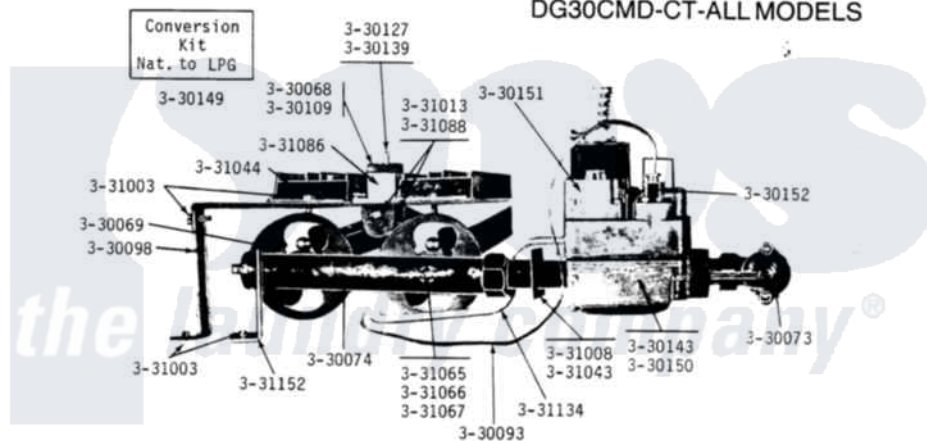

# Maytag DG30CMD 07 - WHITE RODGERS GAS VALVE

## MODEL DG30CA-CM-CMD-CT WHITE RODGERS GAS VALVE

DG30CA-CM-SERIES 01  
DG30CMD-CT-ALL MODELS

- |         |  |         |   |
|---------|--|---------|---|
| 3-30068 | Pilot burner - Natural                               | 3-31003 | Screw - burner retainer bracket to support - 2 used |
| 3-30069 | Main burner - 2 used                                 |         | - burner to bracket - 2 used                        |
| 3-30073 | Shut-off for gas valve                               | 3-31008 | Screw - gas control bracket to hood - 2 used        |
| 3-30074 | Manifold for main burner                             | 3-31013 | Screw - pilot shield to support                     |
| 3-30093 | Thermocouple   | 3-31043 | Mounting bracket for gas control                    |
| 3-30098 | Support for burner                                   | 3-31044 | Retainer bracket for main burner - 2 used           |
| 3-30109 | Pilot burner - LPG                                   | 3-31065 | Orifice for main burner - Natural                   |
| 3-30127 | Pilot orifice - LPG                                  | 3-31066 | Orifice for main burner - Butane                    |
| 3-30139 | Pilot orifice - Natural                              | 3-31067 | Orifice for main burner - Propane                   |
| 3-30143 | Gas control assembly - Natural - White-Rodgers       | 3-31086 | Shield for pilot burner                             |
| 3-30149 | Conversion kit - Natural to LPG - White-Rodgers      | 3-31088 | Shield for pilot                                    |
| 3-30150 | Gas control assembly - LPG - White-Rodgers           | 3-31134 | Pilot tube - control to pilot burner                |
| 3-30151 | Main operator and regulator assembly - White-Rodgers | 3-31152 | Bracket for manifold - not shown                    |
| 3-30152 | Power unit - White-Rodgers                           |         |   |