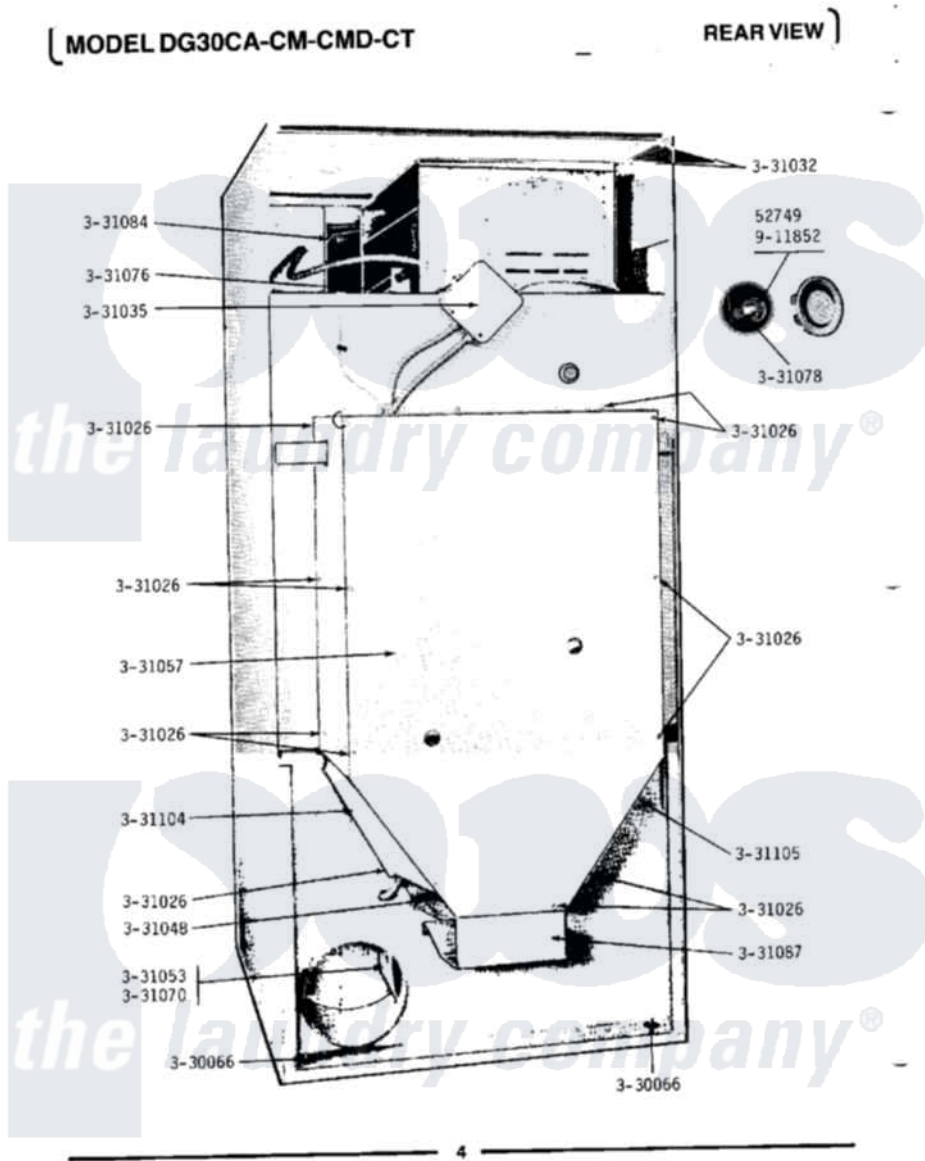

Maytag DG30CT 02 - REAR VIEW

Maytag Commercial Maytag DG30CT Dryer Parts Parts Diagram 02 - REAR VIEW
 Click on the part number to view part

Item	Original Part Number	Replaced By	Status	Part Description
001	Y052749	62739		Nut, Lock
002	NLA		Not Available	LEVELING LEG
003	331026	90767		Screw, 8A X 3/8 HeX Washer Head Tapping
004	331032	61002031		Screw, Handle
005	NLA		Not Available	WIRE NUT (6 USED)
006	331048		Not Available	COVER FOR BLOWER IMPELLER
007	331053			Damper
008	NLA		Not Available	BELT AND PULLEY GUARD
009	NLA		Not Available	HINGE PIN FOR DAMPER
010	NLA		Not Available	GAS SUPPLY LINE-28 1/2 INCH
011	NLA		Not Available	DRUM ROD
012	331084		Not Available	SUPPORT ROD FOR UPPER DOOR
013	NLA		Not Available	SHIELD FOR MOTOR
014	NLA		Not Available	SUPPORT FOR REAR

014	NLA	Not Available	COVER-LEFT
015	NLA	Not Available	RIB, TUMBLER (ONLY)
016	911852	486009	Lockwasher