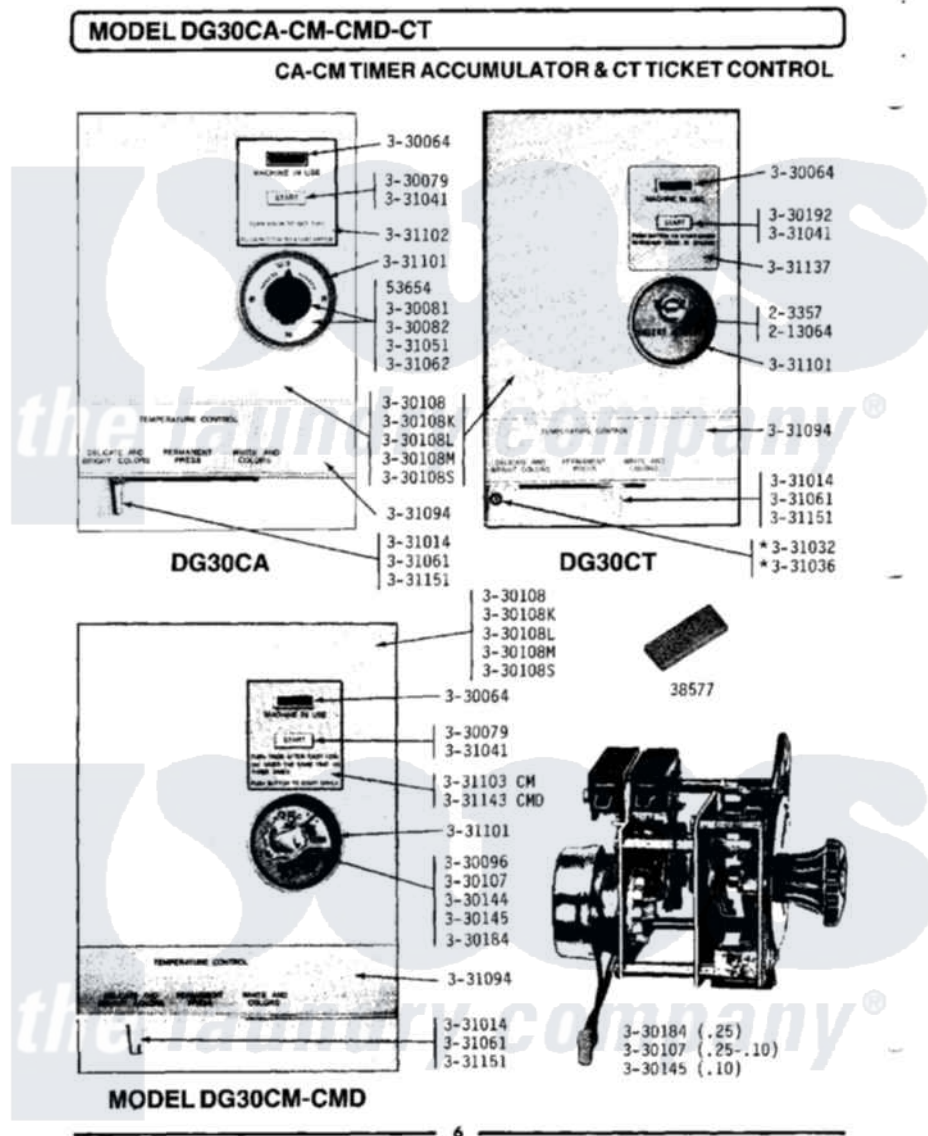

Maytag DG30CT 03 - CMD TIMER ACCUMULATOR

Maytag [Commercial Maytag DG30CT Dryer Parts](#) Parts Diagram 03 - CMD TIMER ACCUMULATOR
 Click on the part number to view part

Item	Original Part Number	Replaced By	Status	Part Description
001	NLA		Not Available	TOOL TO ADJUST TIMING SWITC
002	NLA		Not Available	TICKET RECEIVER ASSEMBLY
003	NLA		Not Available	FRONT PLATE F/TICKET CONTRO
004	Y330064			Pilot Light
005	Y330079		Not Available	SWITCH, PUSH-TO-START
006	Y330096	Y330233		Mounting Plt, Cm Timer Accum.
007	NLA		Not Available	FRONT PANEL-WHITE
008	330108L		Not Available	FRONT PANEL-ALMOND
009	330108M		Not Available	FRONT PANEL-HARVEST WHEAT
010	NLA		Not Available	MOUNTING PLATE (ACCUMULATOR)
011	Y330145		Not Available	CONTA ACCUMULATOR ASSEMBLY
012	330184			Timer Accumulator-25

013	331014	8281196	Screw
014	331032	61002031	Screw, Handle
015	331036		Washer-Front Panel Screws
016	331041		Button-Push-To-Start Switch
017	331061		Knob For Temperature Contro
018	NLA	Not Available	TRIM BAR FOR UPPER PANEL
019	331101	Not Available	BEZEL FOR TIMER-ACCUMULATOR
020	NLA	Not Available	INSTRUCT LABEL - SINGLE COI
021	331151		Lever-Temperature Control
022	Y330192	Not Available	SWITCH, PUSH TO START
023	NLA	Not Available	TIMER ACCUMULATOR - CM
024	NLA	Not Available	INSTRUCTION PLATE-CT