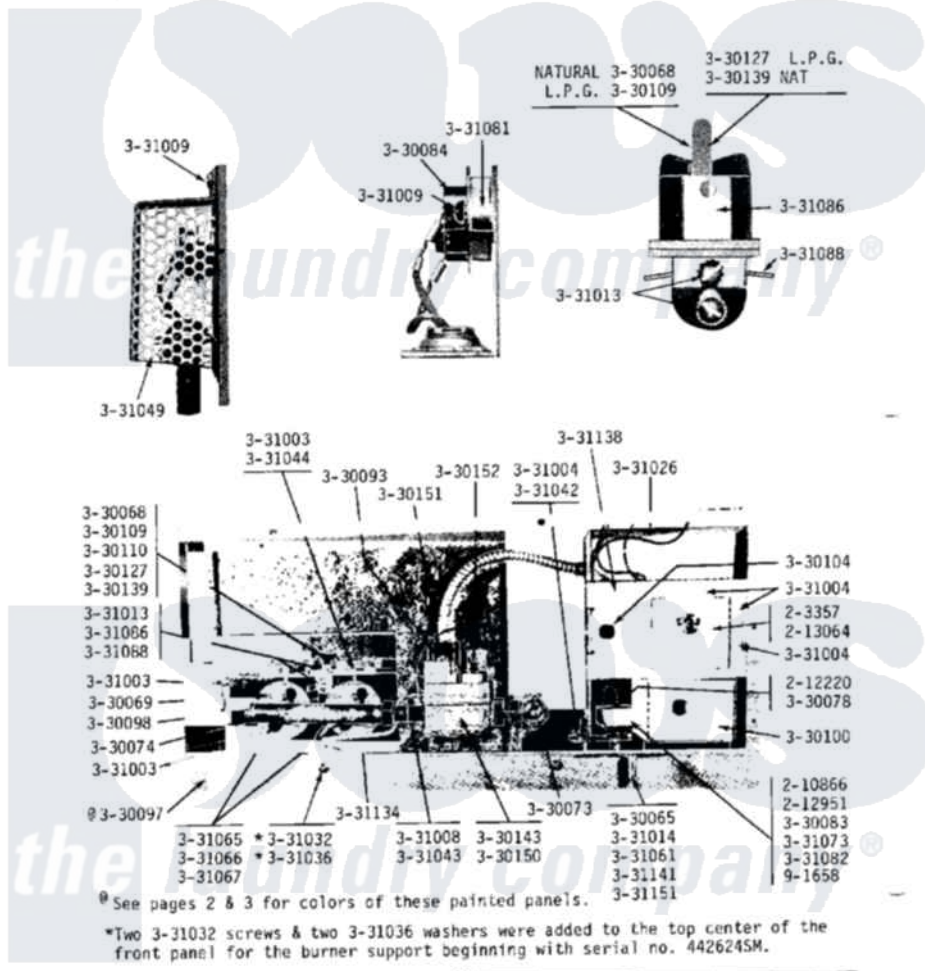

Maytag DG30CT 05 - BURNER & CONTROLS-UPPER COMPARTMENT

MODEL DG30CA-CM-CMD-CT

BURNER & CONTROLS - UPPER COMPARTMENT

DG30CA-CM-SERIES 01
DG30CMD-CT-ALL MODELS

WHITE RODGERS GAS VALVE

New gas valve begins with Serial No. 4442175Y for models DG30CA-CM only

Maytag Commercial Maytag DG30CT Dryer Parts Parts Diagram 05 - BURNER & CONTROLS-UPPER COMPARTMENT

[Click on the part number to view part](#)

Item	Original Part Number	Replaced By	Status	Part Description
001	NLA		Not Available	TICKET RECEIVER ASSEMBLY
002	210866			Nut, Twin Speed
003	212220	213501		Screw, No.6-20 X 1-1/8 Inch
004	212951			Screw, No.6-32 X 1/4 Inch
005	NLA		Not Available	FRONT PLATE F/TICKET CONTRO
006	NLA		Not Available	CLIP - ACTUATOR TO CABINET
007	Y330068			Pilot Burner - Nat.
008	NLA		Not Available	BURNER, MAIN
009	Y330073			Valve, Shut-Off
010	NLA		Not Available	MANIFOLD FOR MAIN BURNER
011	Y330083		Not Available	CONTROL, TEMPERATURE
012	330084			Thermostat, Hi-Limit
013	NLA		Not Available	THERMOCOUPLE---NA