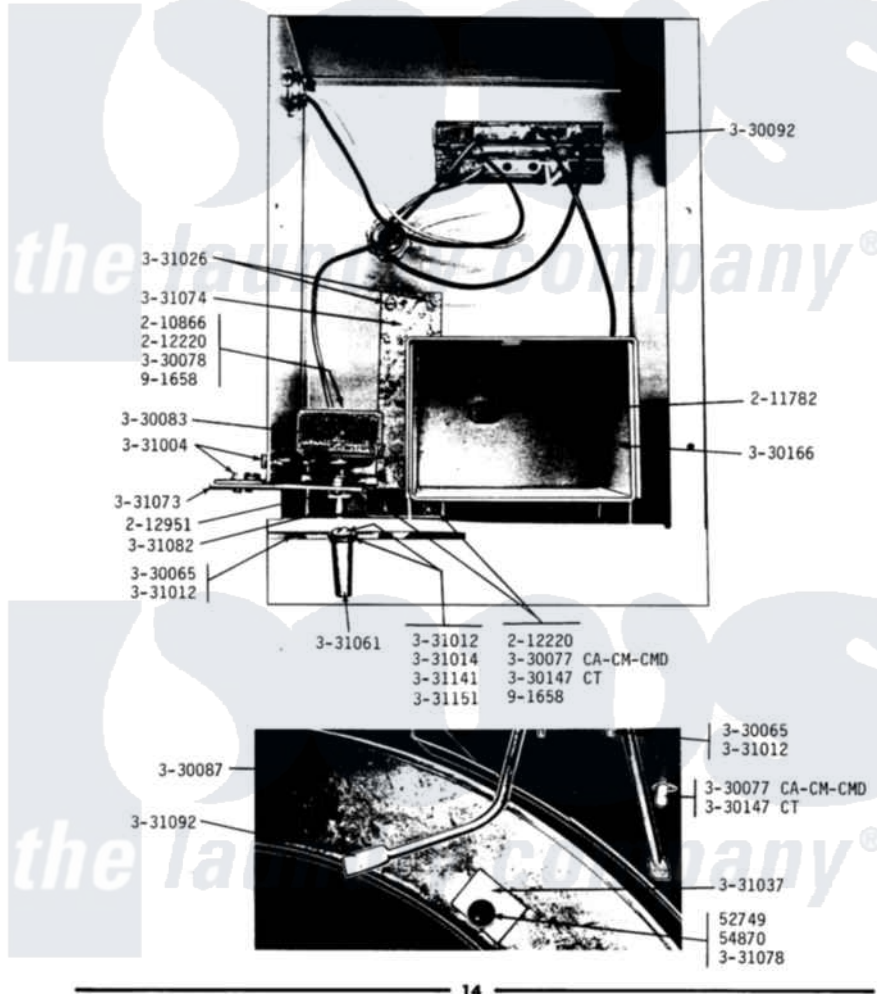

Maytag DG30CT 06 - SWITCH, TEMPERATURE & TERMINAL BLOCK

MODEL DG30CA-CM-CMD-CT
DOOR SWITCH, TEMPERATURE CONTROL & TERMINAL BLOCK
 DG30CMD-CT-ORIGINAL & SERIES 01
 DG30CA-CM-ORIGINAL-SERIES 01 & SERIES 02

Maytag [Commercial Maytag DG30CT Dryer Parts](#) Parts Diagram 06 - SWITCH, TEMPERATURE & TERMINAL BLOCK
 Click on the part number to view part

Item	Original Part Number	Replaced By	Status	Part Description
001	Y052749	62739		Nut, Lock
002	NLA		Not Available	LOCK WASHER, 3/8 X 1/16
003	210866			Nut, Twin Speed
004	NLA		Not Available	CAGE NUT
005	212220	213501		Screw, No.6-20 X 1-1/8 Inch
006	212951			Screw, No.6-32 X 1/4 Inch
007	NLA		Not Available	CLIP - ACTUATOR TO CABINET
008	Y330077			Door Switch
009	Y330083		Not Available	CONTROL, TEMPERATURE
010	Y330087			Drum Assembly Complete
011	Y330092			Terminal Block
012	Y330147			Part Not Used
013	NLA		Not Available	VAULT ASSEMBLY
014	NLA		Not Available	SCREW - BRACKET TO VAULT
015	331012	400022-1		Screw

016	331014	8281196		Screw
017	331026	90767		Screw, 8A X 3/8 HeX Washer Head Tapping
018	NLA		Not Available	SQUARE WASHER FOR DRUM ROD
019	331058			Grommet-Temp. Control Tubin
020	331061			Knob For Temperature Contro
021	NLA		Not Available	MOUNTING PLATE-TEMP.CONTROL
022	NLA		Not Available	MOUNTING PLATE-DOOR SWITCH
023	NLA		Not Available	DRUM ROD
024	NLA		Not Available	SPACER - TEMP CONTROL COVER
025	NLA		Not Available	ACTUATOR FOR DOOR SWITCH
026	NLA		Not Available	SCREW-TEMP CONTROL LEVER
027	NLA		Not Available	BRACKET-TEMPERATURE CONTROL
028	331151			Lever-Temperature Control
029	NLA		Not Available	TWIN FASTENER WITH SCREWS