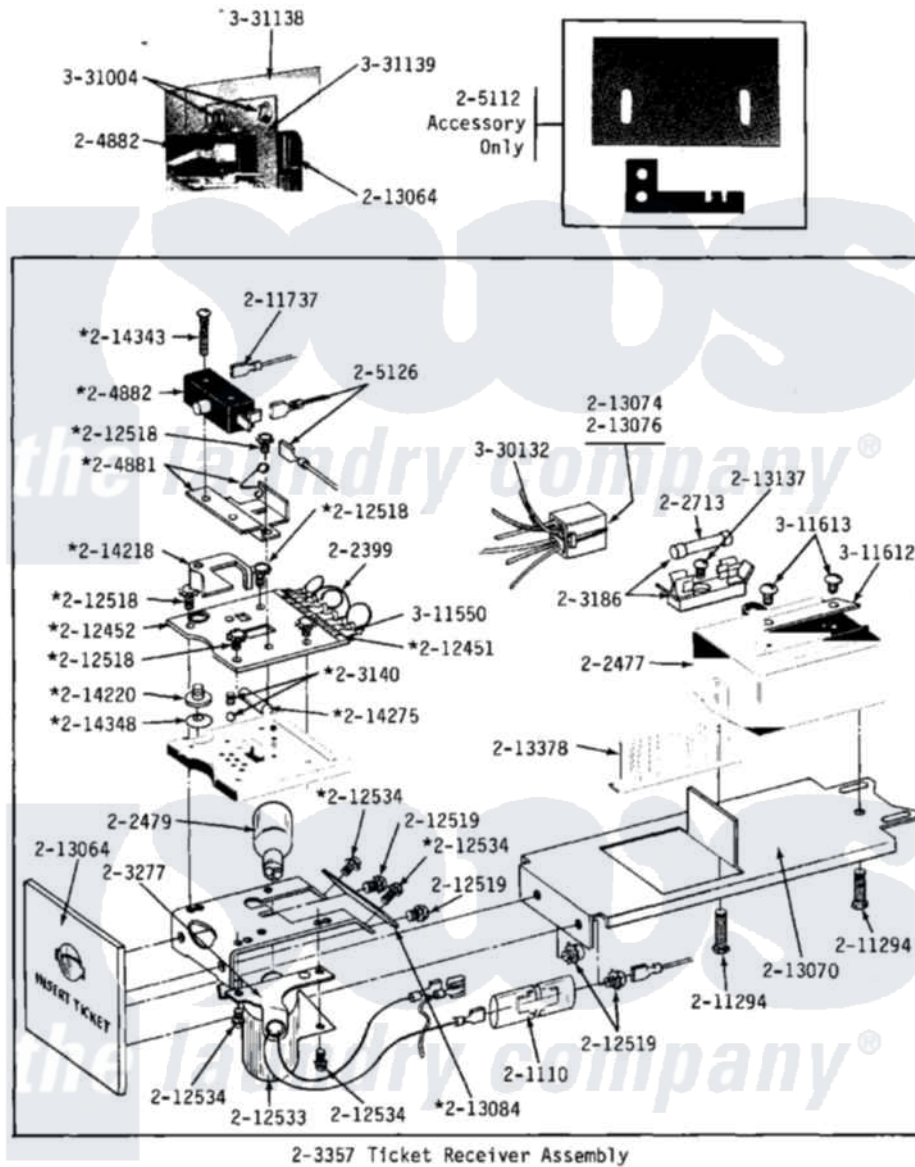

Maytag DG30CT 09 - TICKET RECEIVER ASSEMBLY CT

*Part of 2-2509 ticket control assembly.

Maytag [Commercial Maytag DG30CT Dryer Parts](#) Parts Diagram 09 - TICKET RECEIVER ASSEMBLY CT
 Click on the part number to view part

Item	Original Part Number	Replaced By	Status	Part Description
001	Y201110		Not Available	CONNECTOR, WIRE (INDIC. LIGHT)
002	NLA		Not Available	JUMPER WIRE (BLACK)
003	202477	22003292		Control As
004	202479	A3167501		Lamp Oven, Int.
005	202509			Ticket Control Assembly
006	202713	22001555		Fuse
007	203140			Contact Ball Kit
008	NLA		Not Available	FUSE BLOCK WITH FUSE
009	NLA		Not Available	LAMP SOCKET WITH BRACKET
010	NLA		Not Available	TICKET RECEIVER ASSEMBLY
011	204881			Cam Plate Assembly
012	204882		Not Available	SWITCH FOR TICKET CONTROL
013	NLA		Not Available	DOUBLE MELT CLIP W/DEFLECTO

014	NLA		Not Available	SPADE CONNECTOR
015	211294	90767		Screw, 8A X 3/8 HeX Washer Head Tapping
016	211737	248562		Terminal
017	NLA		Not Available	OVERLAY FOR CIRCUIT BOARD
018	212452			Board, Circuit
019	NLA		Not Available	SEMS SCREW (No.4-40 X 1/2 INC)
020	212519	488234		Screw 8-32 X 1/4
021	212533			SHIELD FOR HEAT LAMP
022	NLA		Not Available	SCREW, SHIELD TO CONTROL
023	NLA		Not Available	FRONT PLATE F/TICKET CONTROL
024	NLA		Not Available	BRACKET FOR TICKET ASSEMBLY
025	213074			Pin Receptacle For Plug
026	NLA		Not Available	PIN FOR PLUG
027	NLA		Not Available	TICKET DEFLECTOR
028	NLA		Not Available	SCREW (No.6 X 1/4 INCH)
029	NLA		Not Available	SHIELD
030	214218			Lever, Switch
031	214220			Adjustment Thumb Wheel
032	214275			Roller For Cam
033	NLA		Not Available	SCREW
034	NLA		Not Available	SPRING WASHER
035	Y311550		Not Available	SPADE (MINIATURE)
036	311612		Not Available	COVER, CIRCUIT BOARD TERMINALS
037	311613	Y311711		Screw, Fuse Block
038	NLA		Not Available	WIRE HARNESS
039	NLA		Not Available	SCREW - BRACKET TO VAULT
040	NLA		Not Available	MOUNTING PLATE-TICKET CONTROL
041	NLA		Not Available	RETAINER-TICKET CONTROL