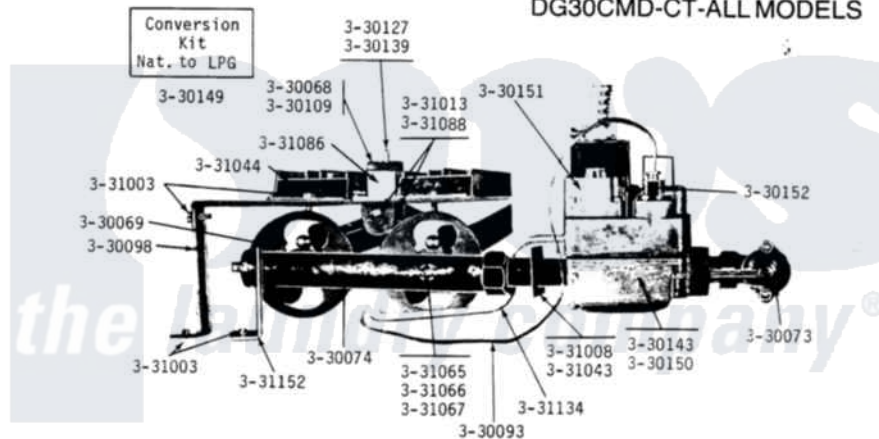

Maytag DG30CT 10 - WHITE RODGERS GAS VALVE

MODEL DG30CA-CM-CMD-CT **WHITE RODGERS GAS VALVE**
 DG30CA-CM-SERIES 01
 DG30CMD-CT-ALL MODELS

- | | | | |
|---------|------------------------------------------------------|---------|-----------------------------------------------------|
| 3-30068 | Pilot burner - Natural | 3-31003 | Screw - burner retainer bracket to support - 2 used |
| 3-30069 | Main burner - 2 used | | - burner to bracket - 2 used |
| 3-30073 | Shut-off for gas valve | 3-31008 | Screw - gas control bracket to hood - 2 used |
| 3-30074 | Manifold for main burner | 3-31013 | Screw - pilot shield to support |
| 3-30093 | Thermocouple | 3-31043 | Mounting bracket for gas control |
| 3-30098 | Support for burner | 3-31044 | Retainer bracket for main burner - 2 used |
| 3-30109 | Pilot burner - LPG | 3-31065 | Orifice for main burner - Natural |
| 3-30127 | Pilot orifice - LPG | 3-31066 | Orifice for main burner - Butane |
| 3-30139 | Pilot orifice - Natural | 3-31067 | Orifice for main burner - Propane |
| 3-30143 | Gas control assembly - Natural - White-Rodgers | 3-31086 | Shield for pilot burner |
| 3-30149 | Conversion kit - Natural to LPG - White-Rodgers | 3-31088 | Shield for pilot |
| 3-30150 | Gas control assembly - LPG - White-Rodgers | 3-31134 | Pilot tube - control to pilot burner |
| 3-30151 | Main operator and regulator assembly - White-Rodgers | 3-31152 | Bracket for manifold - not shown |
| 3-30152 | Power unit - White-Rodgers | | |