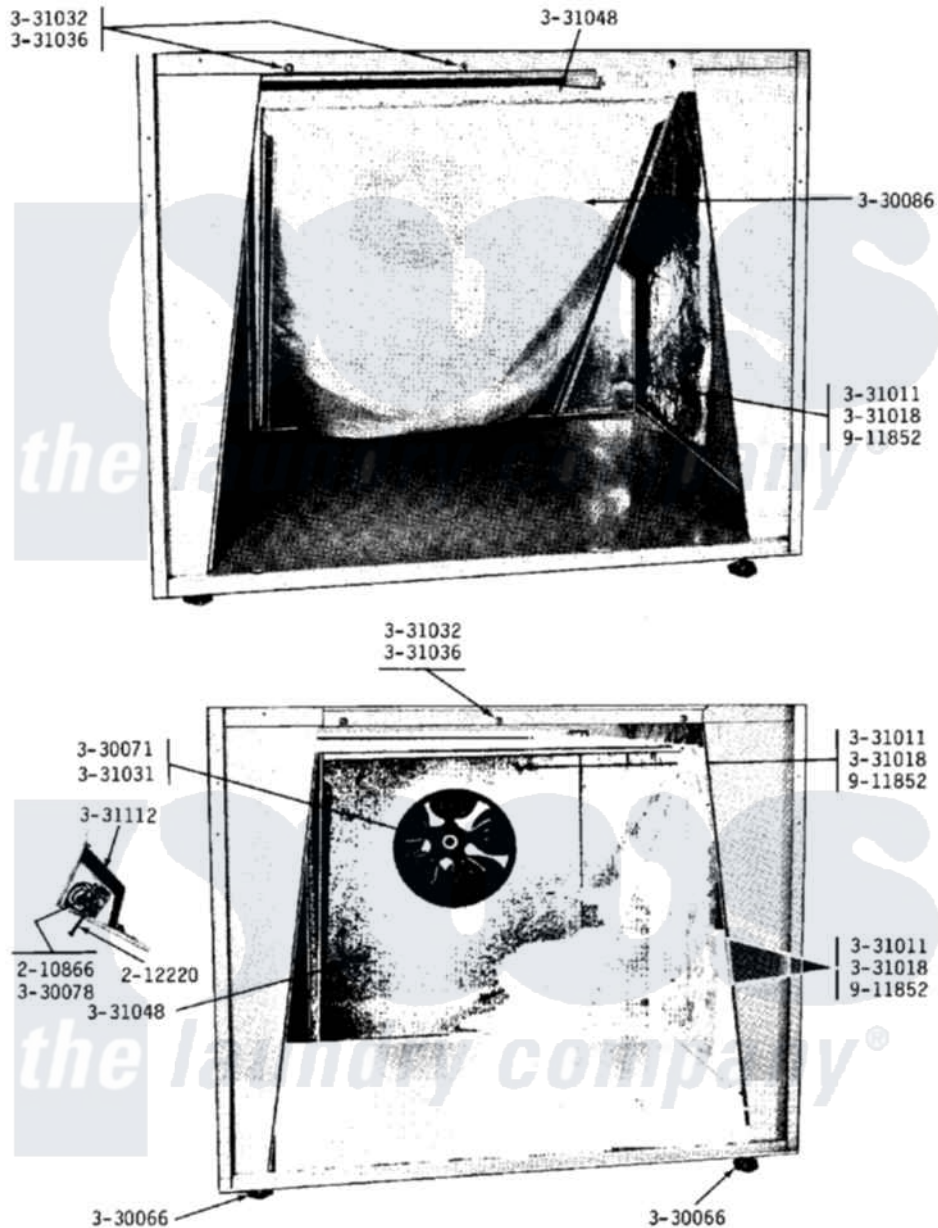

# Maytag DG30CT 11 - LINT SCREEN-LOWER FRONT

Maytag [Commercial Maytag DG30CT Dryer Parts](#) Parts Diagram 11 - LINT SCREEN-LOWER FRONT  
 Click on the part number to view part

Item	Original Part Number	Replaced By	Status	Part Description
001	<a href="#">Y055980</a>			Hi-Temp Adhesive, 2 Oz Tube
002	<a href="#">210866</a>			Nut, Twin Speed
003	212220	<a href="#">213501</a>		Screw, No.6-20 X 1-1/8 Inch
004	NLA		Not Available	LEVELING LEG
005	Y330071		Not Available	IMPELLER FOR BLOWER
006	<a href="#">Y330078</a>			Cool-Down Bypass Switch
007	<a href="#">Y330086</a>			Lint Screen With Frame
008	NLA		Not Available	WING NUT - LINT HOOD TO CAB
009	NLA		Not Available	WASHER-LINT HOOD TO CABINET
010	331031		Not Available	SET SCREW FOR IMPELLER
011	331032	<a href="#">61002031</a>		Screw, Handle
012	<a href="#">331036</a>			Washer-Front Panel Screws
013	331048		Not Available	COVER FOR BLOWER IMPELLER
014	NLA		Not Available	SHIELD FOR DAMPER SWITCH