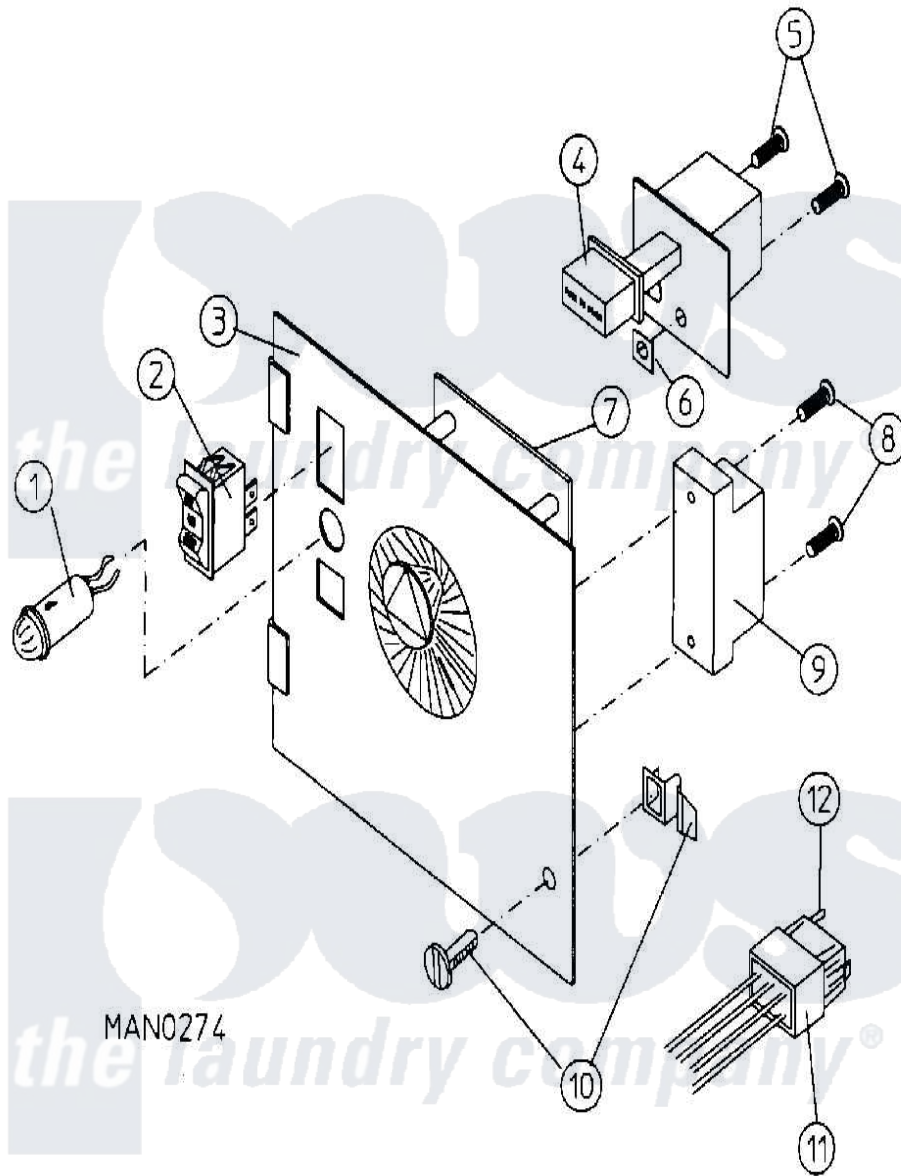

# Maytag DG30MC1 02 - CONTROL PANEL ASSEMBLY (COIN METER)

MAN0274

Maytag [Commercial Maytag DG30MC1 Dryer Parts](#) Parts Diagram 02 - CONTROL PANEL ASSEMBLY (COIN METER)  
 Click on the part number to view part

Item	Original Part Number	Replaced By	Status	Part Description
NI	W10124350		Not Available	ORDER PARTS FROM AMERICAN DRYER CORP AT 508-678-9000
001	A123000	<a href="#">2168896</a>		Inserthdl
002	A122400	<a href="#">W10146713</a>		Rocker Swi
003	A800054	<a href="#">W10146959</a>		Meter Cont
"	A800070	<a href="#">W10146961</a>		Single Met
004	A131812	<a href="#">131812</a>		Push To St
005	A150207	<a href="#">150207</a>		10-24 X 1
006	A154001	<a href="#">154001</a>		10-24 Spee
007	A125000	<a href="#">125000</a>		.25 110V 6
008	A150303	<a href="#">150303</a>		4 X 3 4 P
009	A120712	<a href="#">120712</a>		12 Pos Blk
010	A160005		Not Available	LATCH, SPRING TURN (2-PIECE) (CHECK LABEL ON COMPUTER CHIP)
011	A122602	<a href="#">122602</a>		9 Pin Cmnl
012	A122700	<a href="#">122700</a>		MNL Pin S