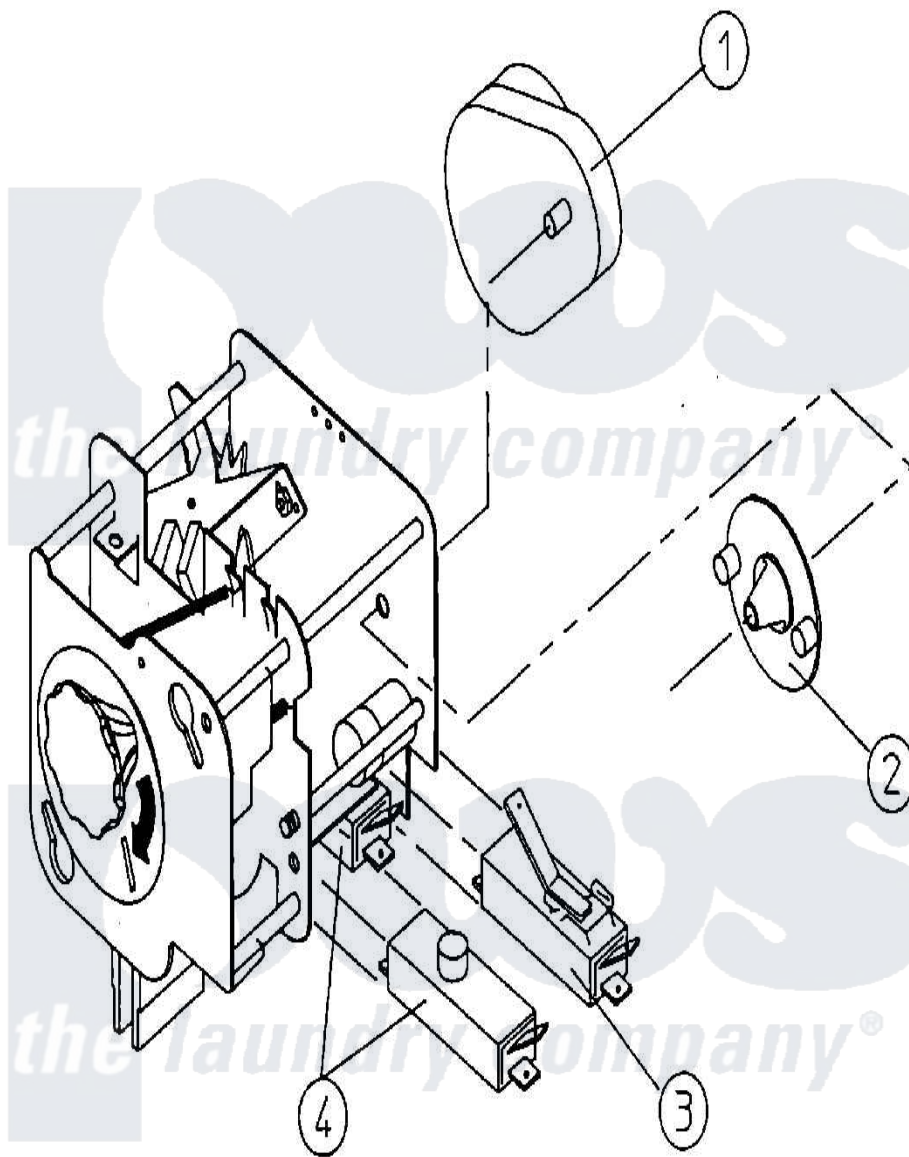

Maytag DG30MC1 03 - COIN METER (DG30)

Maytag [Commercial Maytag DG30MC1 Dryer Parts](#) Parts Diagram 03 - COIN METER (DG30)
 Click on the part number to view part

Item	Original Part Number	Replaced By	Status	Part Description
NI	W10124350		Not Available	ORDER PARTS FROM AMERICAN DRYER CORP AT 508-678-9000
001	A125511	125511		60 Min Met
002	A125500	125500		2 POINT CA
"	A125501		Not Available	3-POINT CAM (20 MIN)
"	A125502		Not Available	4-POINT CAM (15 MIN)
"	A125503	W10149161		5 Point CA
"	A125504	W10149160		6 Point CA
"	A125506	W10149159		8 Point CA
"	A125507	W10149158		9 Point CA
"	A125508	W10149157		10 Point C
"	A125510	125510		12 Point C
003	A125515	W10149156		Pp Meter S
004	A125516	125516		Pp Meter S