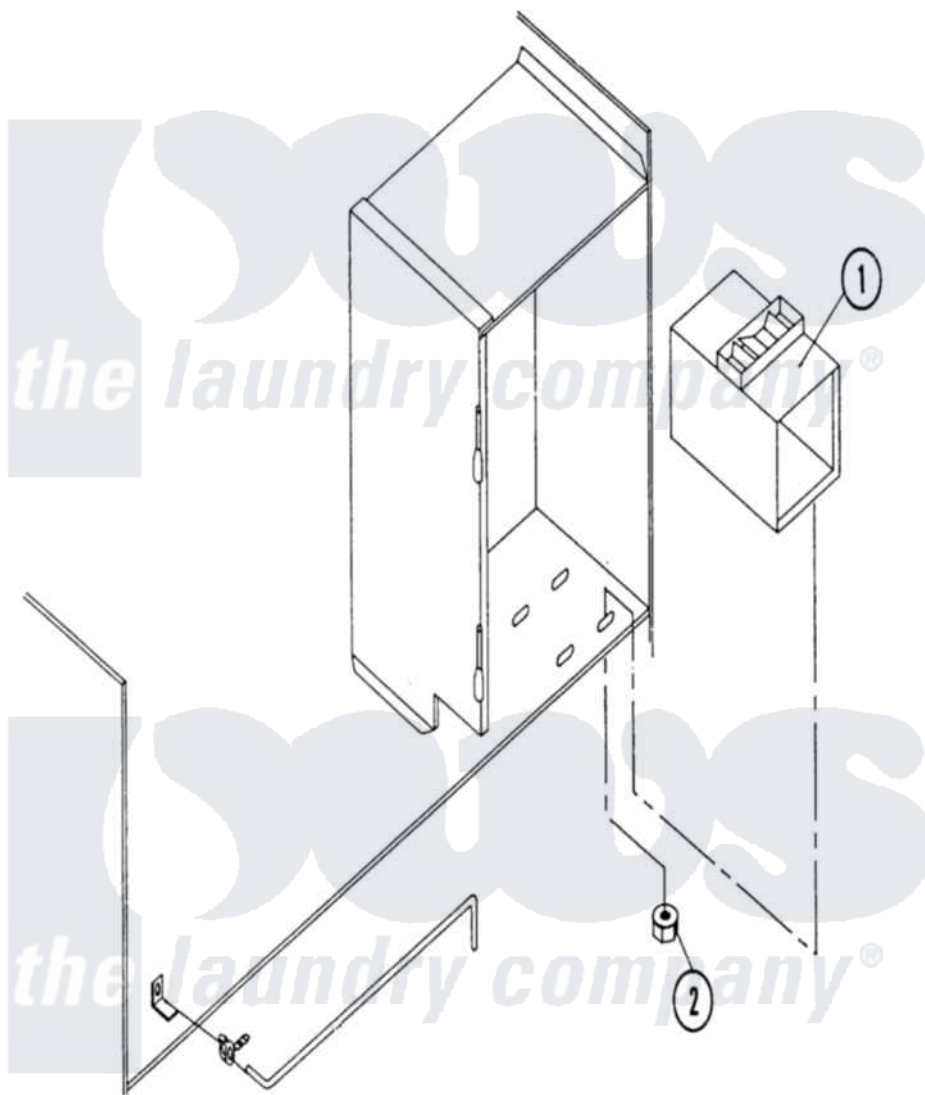

Maytag DG30MC1 04 - COIN VAULT ASSEMBLY

Maytag [Commercial Maytag DG30MC1 Dryer Parts](#) Parts Diagram 04 - COIN VAULT ASSEMBLY
Click on the part number to view part

Item	Original Part Number	Replaced By	Status	Part Description
NI	W10124350		Not Available	NOT REQUIRED PART OR SEE NOTE
001	A802115	802115		Bolt-In CO
"	A802117	802117		M.P. Bolt-
002	A152014	152014		1 4-20 Ser