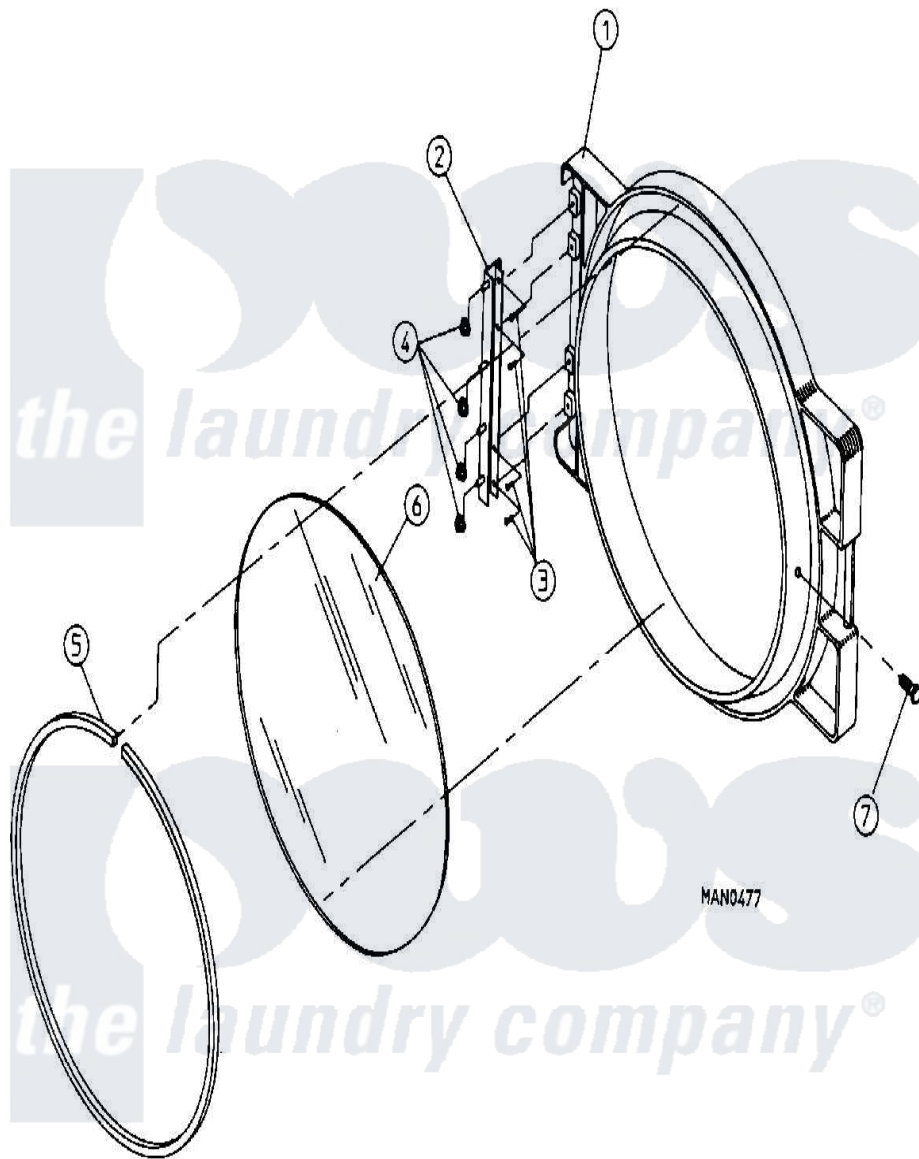

Maytag DG30MC1 06 - MAIN DOOR ASSEMBLY (LATCH TYPE DG30/50)

Maytag [Commercial Maytag DG30MC1 Dryer Parts](#) Parts Diagram 06 - MAIN DOOR ASSEMBLY (LATCH TYPE DG30/50)

[Click on the part number to view part](#)

| Item | Original Part Number | Replaced By | Status | Part Description |
|------|----------------------|---------------------------|---------------|--|
| NI | W10124350 | | Not Available | ORDER PARTS FROM AMERICAN DRYER CORP AT 508-678-9000 |
| 001 | A800287 | | Not Available | DOOR ASSY (ALM) (INCL 1,5,6, & 7) |
| " | A800288 | | Not Available | DOOR ASSEMBLY (WHT) (INCL. ILLUS. No.1 & 5 THRU 9) |
| 002 | A103050 | | Not Available | HINGE, DOOR |
| 003 | A150410 | MC80MD | | Elmntsurf |
| 004 | A152014 | 152014 | | 1 4-20 Ser |
| 005 | A102350 | W10149210 | | 68 1 2 Do |
| 006 | A102210 | 102210 | | 20 7 16 D |
| " | A170730 | 170730 | | 10.3 Oz Cl |
| 007 | A150431 | 150431 | | 10x7 16 D |
| " | A404500 | WB22X55 | | Switch |
| " | A404502 | 404502 | | White 0.6 |