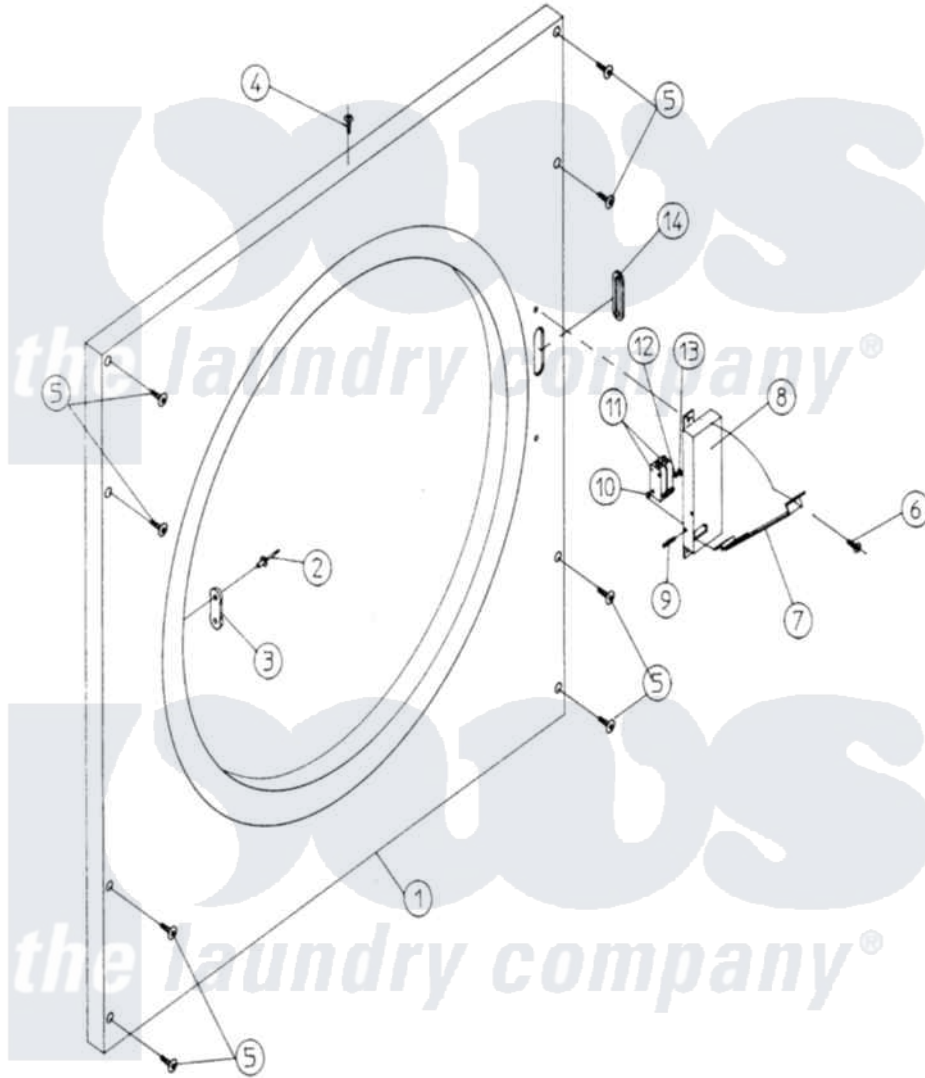

Maytag DG30MC1 07 - FRONT PANEL ASSY. (LATCH TYPE-DG30/50)

Maytag Commercial Maytag DG30MC1 Dryer Parts Parts Diagram 07 - FRONT PANEL ASSY. (LATCH TYPE-DG30/50)
 Click on the part number to view part

Item	Original Part Number	Replaced By	Status	Part Description
NI	W10124350		Not Available	ORDER PARTS FROM AMERICAN DRYER CORP AT 508-678-9000
001	A875300	W10147918		15-30- Ins
"	A875301	W10147919		25-50- Ins
002	A152215		Not Available	RIVET, POP (1/8")
003	A170330		Not Available	LATCH, DOOR (FRICTION)
004	A150300	5307527001		Switch
005	A150415		Not Available	SCREW, CRIMPTITE (PH. RD.HD.) (No.10-16 X 1/2" PH. RD. HD.)
006	A150301	150301		8-18 X 7
007	A313215	W10146843		DR SW Accu
008	A313217	W10146844		Main DR SW
"	A800445	W10147060		Micro DR S
"	A800446	800446		Micro DR S
009	A150025	150025		4-40 X 1
010	A153045	153045		4 Split L

011	A137004	137004	Ns Series
012	A153045	153045	4 Split L
013	A152016	152016	4-40 Hex N
014	A121405	121405	Rubber Gro
"	A404500	WB22X55	Switch
"	A404502	404502	White 0.6