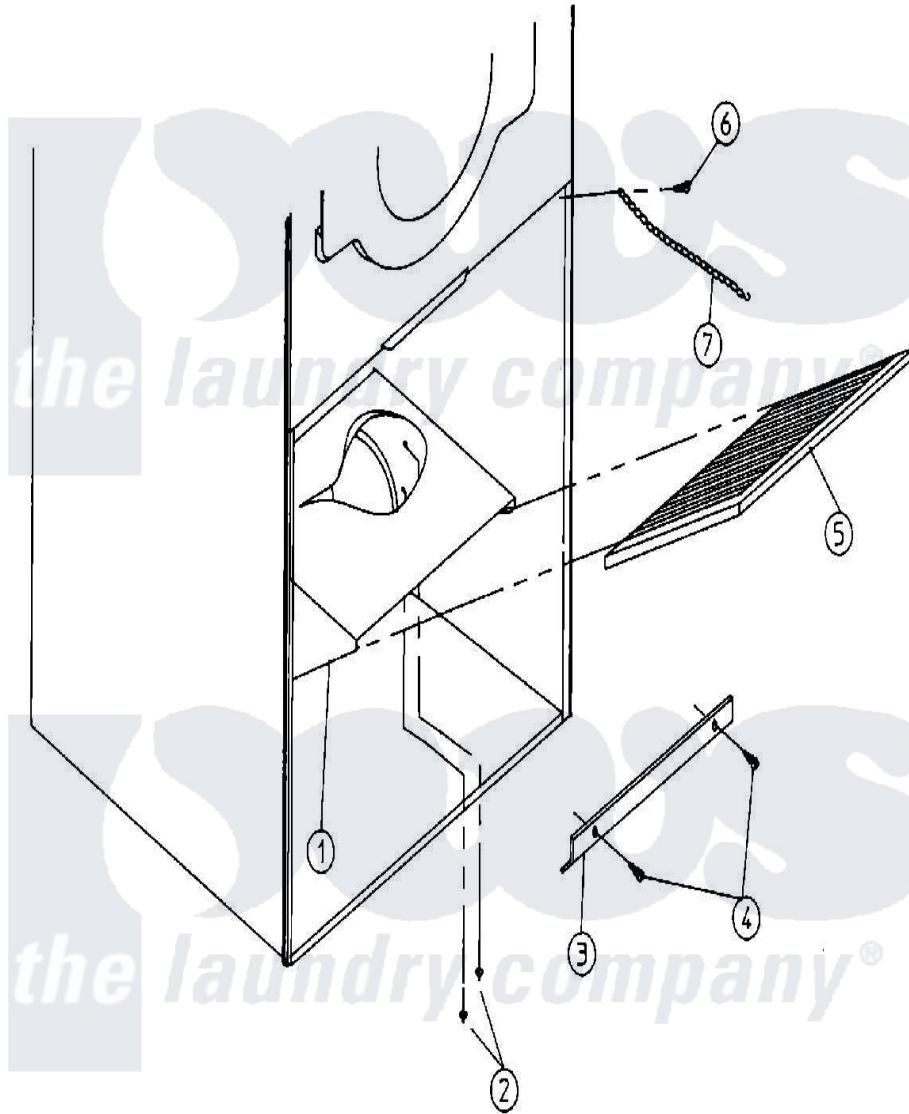

Maytag DG30MC1 08 - LINT TRAP ASSEMBLY(DG30/50)

Maytag Commercial Maytag DG30MC1 Dryer Parts Parts Diagram 08 - LINT TRAP ASSEMBLY(DG30/50)
 Click on the part number to view part

Item	Original Part Number	Replaced By	Status	Part Description
NI	W10124350		Not Available	ORDER PARTS FROM AMERICAN DRYER CORP AT 508-678-9000
001	A800402	W10147050		50-60 Lint
"	A800408	W10147054		30 LinT T
002	A154300	154300		1 2 COTTE
003	A154200	154200		5 32 RIVE
004	A150300	5307527001		Switch
005	A800501	800501		50-60 Lint
"	A800503	W10147061		285-30-24-
006	A150419	150419		6 X 1 2 T
007	A108120	108120		Chain For
"	A150413		Not Available	SCREW, CRIMPTITE (No.10-16 X 1/2" PH.)