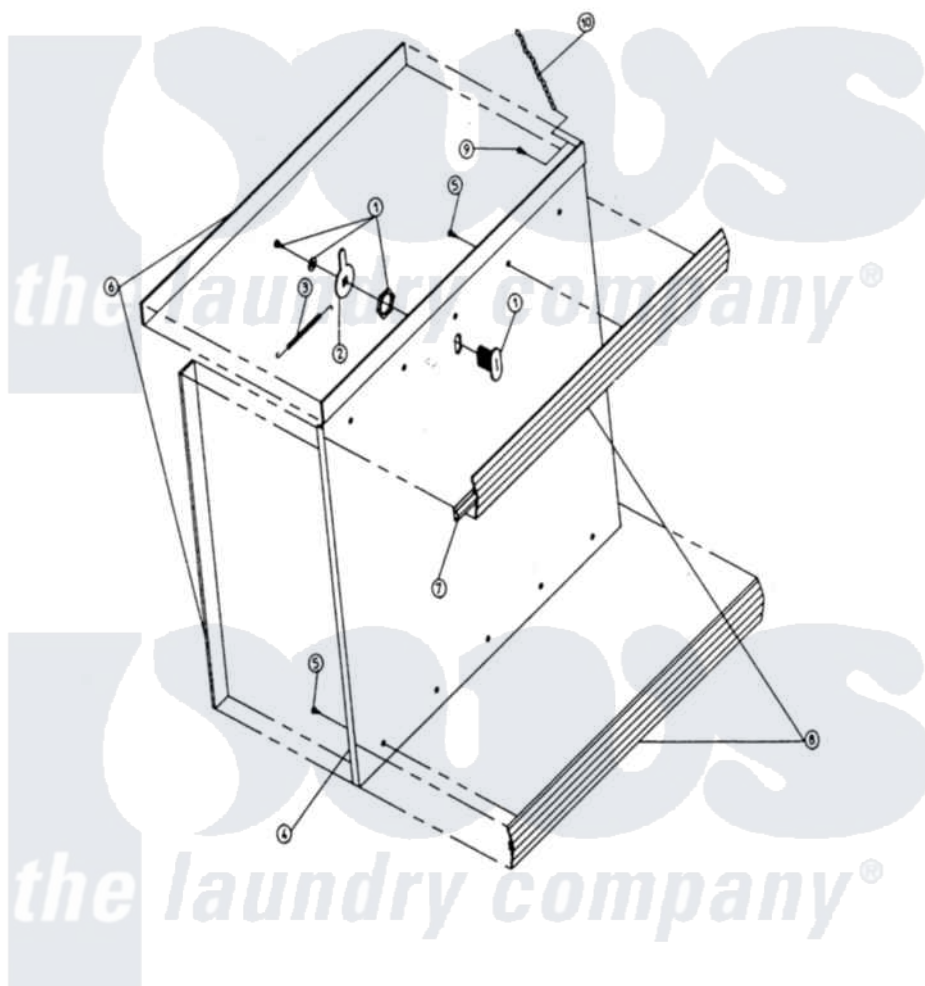

Maytag DG30MC1 09 - LINT DOOR ASSEMBLY (DG30/50)

Maytag [Commercial Maytag DG30MC1 Dryer Parts](#) Parts Diagram 09 - LINT DOOR ASSEMBLY (DG30/50)
 Click on the part number to view part

| Item | Original Part Number | Replaced By | Status | Part Description |
|------|----------------------|---------------------------|---------------|--|
| NI | W10124350 | | Not Available | ORDER PARTS FROM AMERICAN DRYER CORP AT 508-678-9000 |
| 001 | A160003 | | Not Available | DUMMY LOCK (NON COIN) |
| " | A160039 | 883978 | | 4451 LINT |
| " | A160140 | 160140 | | Key Only F |
| " | A160200 | | Not Available | KNOB LATCH (W/2 SCREWS) |
| " | A800150 | W10146979 | | Knob Latc |
| 002 | A150425 | W10146763 | | 12-24 X 3 |
| " | A160008 | 160008 | | 2 1 2 Str |
| " | A160009 | 160009 | | Adjustable |
| 003 | A157000 | 157000 | | SPRING-DRO |
| 004 | A800216 | W10149260 | | 30 Drop L |
| " | A800219 | W10146990 | | 25-50 Drop |
| " | A800232 | 800232 | | Stator ALM |
| " | A800233 | W10146996 | | 30 Insul. |
| 005 | A150201 | 150201 | | 10-32 X 1 |

| | | | | |
|-----|---------|------------------------|---------------|---|
| 006 | A117600 | | Not Available | TAPE, NOISE SUPPRESSOR (SOLD IN FEET) |
| 007 | A102307 | | Not Available | GASKET, TRIM BUMPER (SOLD IN FEET) |
| 008 | A180210 | 180210 | | 15 30 MI |
| " | A180211 | 180211 | | 25 50 MI |
| 009 | A150415 | | Not Available | SCREW, CRIMPTITE (PH. RD.HD.) (No.10-16 X 1/2" PH. RD. HD.) |
| 010 | A108120 | 108120 | | Chain For |