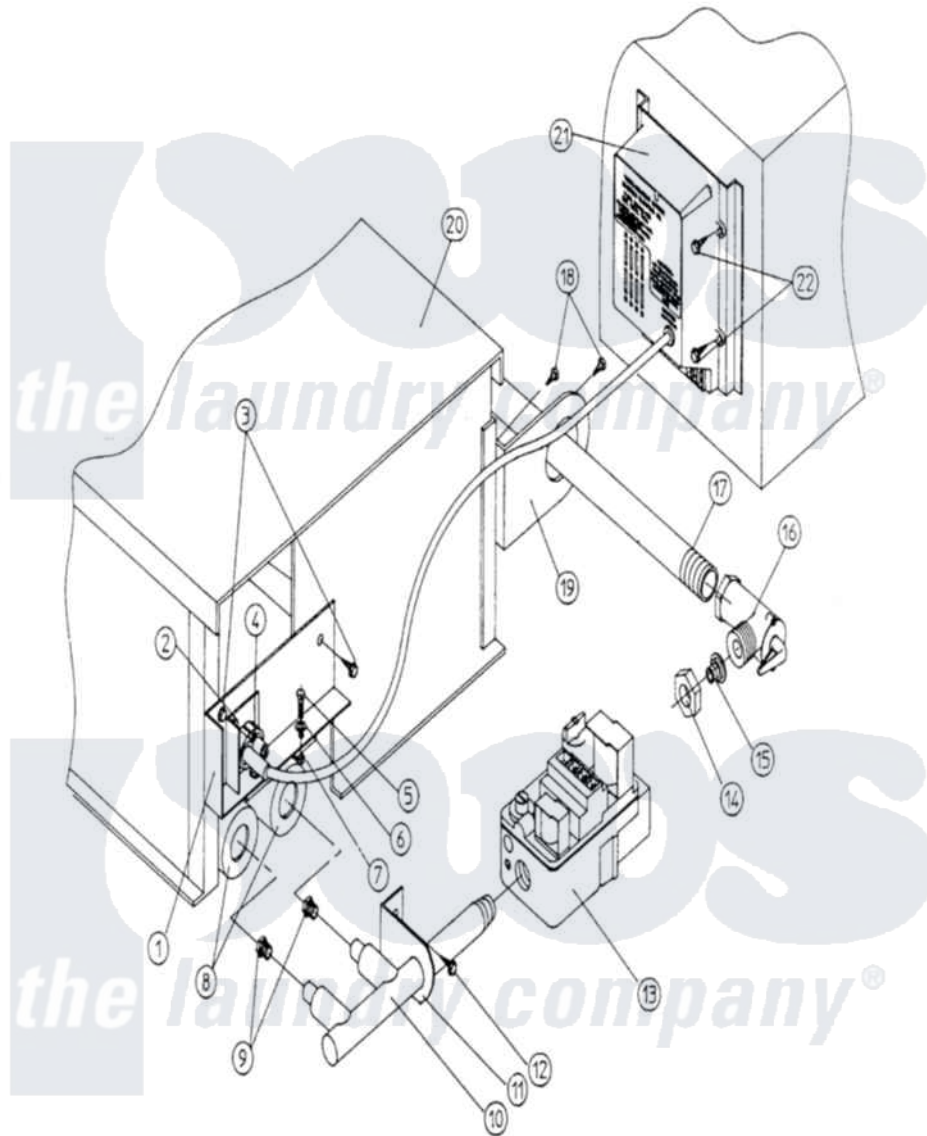

Maytag DG30MC1 15 - DIRECT SPARK IGNITION (DSI) (DG50/30)

Maytag [Commercial Maytag DG30MC1 Dryer Parts](#) Parts Diagram 15 - DIRECT SPARK IGNITION (DSI) (DG50/30)
 Click on the part number to view part

Item	Original Part Number	Replaced By	Status	Part Description
000	W10124350		Not Available	ORDER PARTS FROM AMERICAN DRYER CORP AT 508-678-9000
001	A318030	W10146864		50 60 Si
002	A150300	5307527001		Switch
003	A150415		Not Available	SCREW, CRIMPTITE (PH. RD.HD.) (No.10-16 X 1/2" PH. RD. HD.)
004	A880134		Not Available	IGNITER/FLAME PROBE KIT ASSY (INCLUDES No.4 & 5)
005	A150103	150103		8-32 X 3 4
006	A153000	153000		8 SAE WAS
007	A151001	W10146764		8-32 Pal N
008	A141105	W10146749		Large Gas
009	A140819	140819		Burner Ori
"	A140827	140827		Burner Ori
010	A141230		Not Available	1/2" DSI MANIFOLD (2 PORT)
011	A318700	W10146865		SM Burner

012	A150300	5307527001		Switch
013	A128927		Not Available	VALVE, GAS (REDUNDANT) (1/2" 24 VAC, NATURAL GAS)
014	A401550		Not Available	TAIL PIECE COLLAR ONLY
015	A141303		Not Available	TAIL PIECE, 1/2" UNION
016	A141305		Not Available	BODY, UNION SHUT-OFF
017	A142809	W10146757		1 2 X 29 1
018	A150415		Not Available	SCREW, CRIMPTITE (PH. RD.HD.) (No.10-16 X 1/2" PH. RD. HD.)
019	A318700	W10146865		SM Burner
020	A850851	850851		30-50 DSI
021	A128926		Not Available	MODULE, DSI ONLY
022	A150300	5307527001		Switch
"	A410001	410001		1 2 Hex L
"	A874044	874044		ADG-50 N
"	A874050	W10147904		30 DSI L