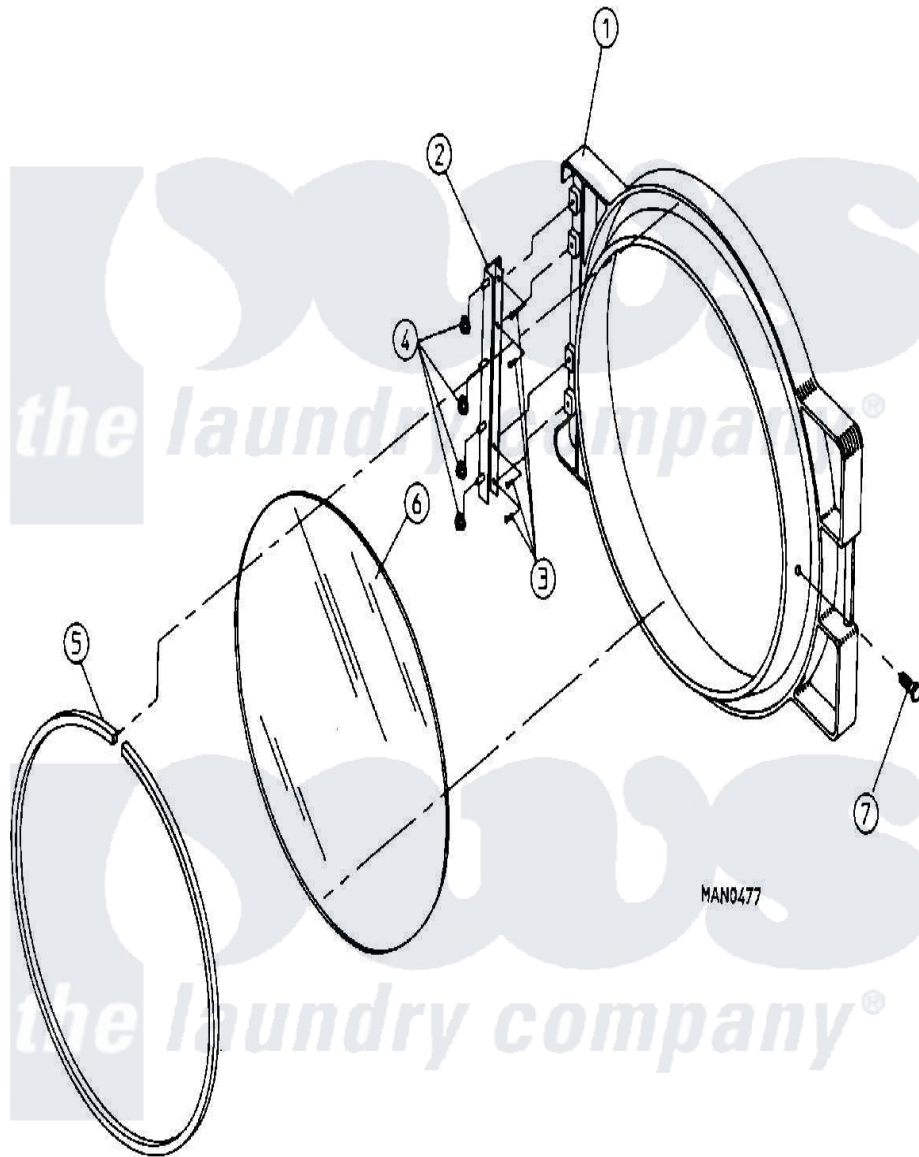

Maytag DG30PC1 05 - MAIN DOOR ASSEMBLY (LATCH TYPE DG30/50)

Maytag [Commercial Maytag DG30PC1 Dryer Parts](#) Parts Diagram 05 - MAIN DOOR ASSEMBLY (LATCH TYPE DG30/50)

[Click on the part number to view part](#)

Item	Original Part Number	Replaced By	Status	Part Description
000	W10124350		Not Available	ORDER PARTS FROM AMERICAN DRYER CORP AT 508-678-9000
001	A800287		Not Available	DOOR ASSY (ALM) (INCL 1,5,6, & 7)
"	A800288		Not Available	DOOR ASSEMBLY (WHT) (INCL. ILLUS. No.1 & 5 THRU 9)
002	A103050		Not Available	HINGE, DOOR
003	A150410	MC80MD		Elmntsurf
004	A152014	152014		1 4-20 Ser
005	A102350	W10149210		68 1 2 Do
006	A102210	102210		20 7 16 D
"	A170730	170730		10.3 Oz Cl
007	A150431	150431		10x7 16 D
"	A404500	WB22X55		Switch
"	A404502	404502		White 0.6