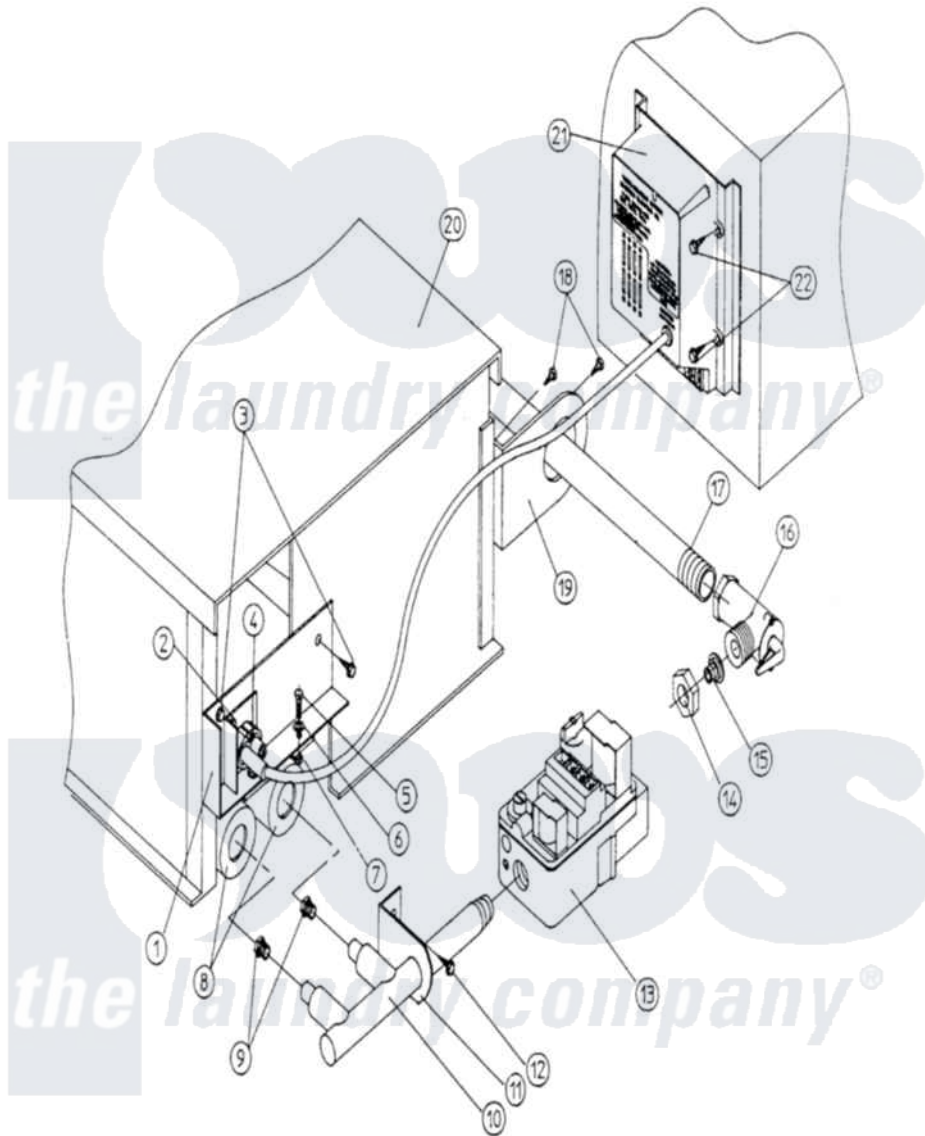

Maytag DG30PC1 14 - DIRECT SPARK IGNITION (DSI) (DG50/30)

Maytag [Commercial Maytag DG30PC1 Dryer Parts](#) Parts Diagram 14 - DIRECT SPARK IGNITION (DSI) (DG50/30)
 Click on the part number to view part

Item	Original Part Number	Replaced By	Status	Part Description
000	W10124350		Not Available	ORDER PARTS FROM AMERICAN DRYER CORP AT 508-678-9000
001	A318030	W10146864		50 60 Si
002	A150300	5307527001		Switch
003	A150415		Not Available	SCREW, CRIMPTITE (PH. RD.HD.) (No.10-16 X 1/2" PH. RD. HD.)
004	A880134		Not Available	IGNITER/FLAME PROBE KIT ASSY (INCLUDES No.4 & 5)
005	A150103	150103		8-32 X 3 4
006	A153000	153000		8 SAE WAS
007	A151001	W10146764		8-32 Pal N
008	A141105	W10146749		Large Gas
009	A140819	140819		Burner Ori
"	A140827	140827		Burner Ori
010	A141230		Not Available	1/2" DSI MANIFOLD (2 PORT)
011	A318700	W10146865		SM Burner

012	A150300	5307527001		Switch
013	A128927		Not Available	VALVE, GAS (REDUNDANT) (1/2" 24 VAC, NATURAL GAS)
014	A401550		Not Available	TAIL PIECE COLLAR ONLY
015	A141303		Not Available	TAIL PIECE, 1/2" UNION
016	A141305		Not Available	BODY, UNION SHUT-OFF
017	A142809	W10146757		1 2 X 29 1
018	A150415		Not Available	SCREW, CRIMPTITE (PH. RD.HD.) (No.10-16 X 1/2" PH. RD. HD.)
019	A318700	W10146865		SM Burner
020	A850851	850851		30-50 DSI
021	A128926		Not Available	MODULE, DSI ONLY
022	A150300	5307527001		Switch
"	A410001	410001		1 2 Hex L
"	A874044	874044		ADG-50 N
"	A874050	W10147904		30 DSI L