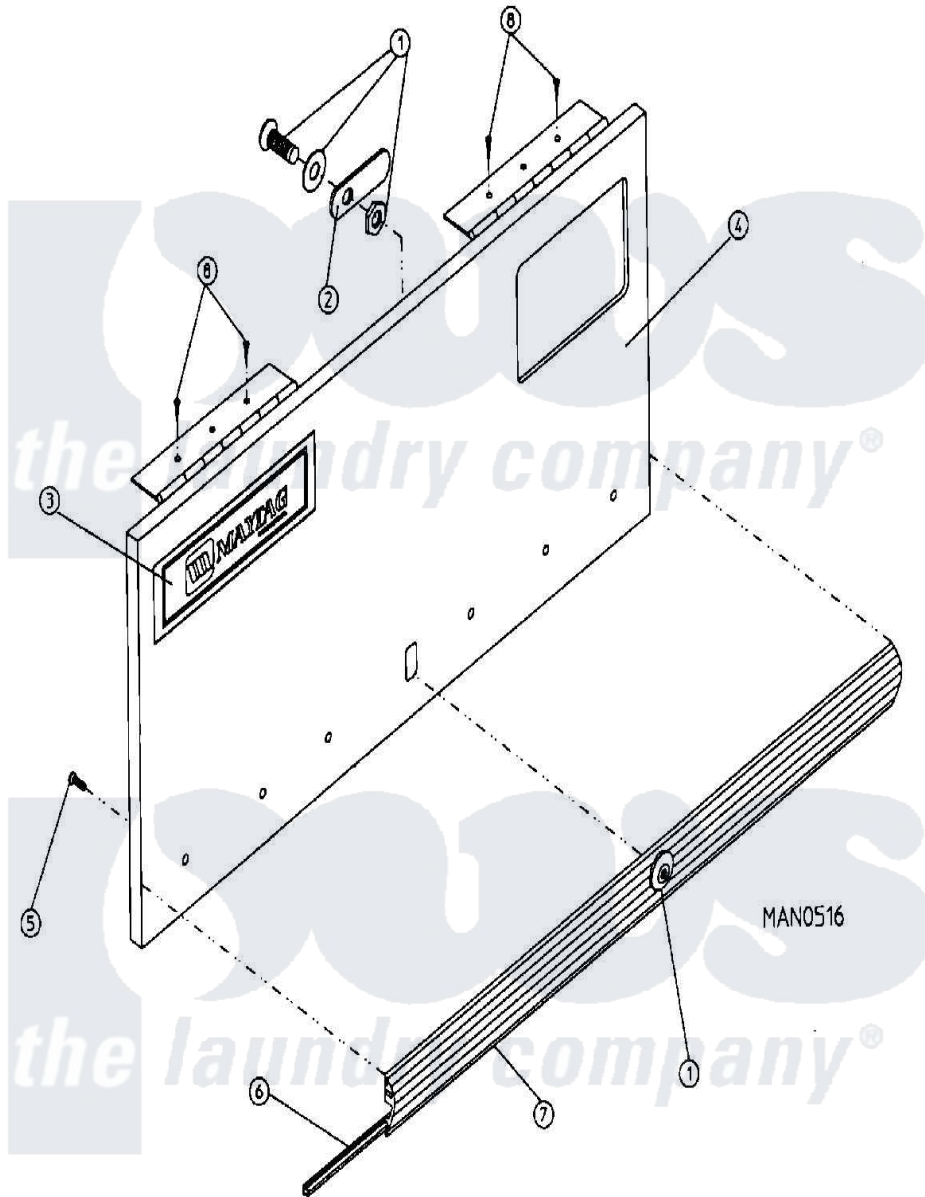

Maytag DG30PN1 01 - CONTROL DOOR ASSEMBLY (DG30/50)

Maytag Commercial Maytag DG30PN1 Dryer Parts Parts Diagram 01 - CONTROL DOOR ASSEMBLY (DG30/50)
 Click on the part number to view part

| Item | Original Part Number | Replaced By | Status | Part Description |
|------|----------------------|---------------------------|---------------|---|
| 000 | W10124350 | | Not Available | ORDER PARTS FROM AMERICAN DRYER CORP AT 508-678-9000 |
| 001 | A160017 | | Not Available | LOCK, SPECIAL DUMMY |
| " | A160038 | 883977 | | 4451 Control |
| " | A160140 | 160140 | | Key Only F |
| 002 | A160016 | 160016 | | 1 1/4 Str |
| 003 | A112343 | 112343 | | Maytag Log |
| 004 | A800023 | 800023 | | 15-30 Hi-S |
| " | A900022 | | Not Available | DOOR ASSY, CONTROL |
| 005 | A180200 | 180200 | | 15 30 TO |
| " | A180201 | W10149336 | | 25 50 To |
| 006 | A102307 | | Not Available | GASKET, TRIM BUMPER (SOLD IN FEET) |
| 007 | A150201 | 150201 | | 10-32 X 1 |
| 008 | A150415 | | Not Available | SCREW, CRIMPTITE (PH. RD.HD.) (No.10-16 X 1/2" PH. RD. HD.) |

| | | | |
|-----|---------|------------------------|-----------------------------------|
| 009 | A102600 | Not Available | CATCH, ROD SUPPORT-CTRL. DOOR |
| 010 | A102601 | Not Available | CLIP, RETAINER (CONTROL DOOR ROD) |
| 011 | A102502 | 102502 | 12.625 Con |