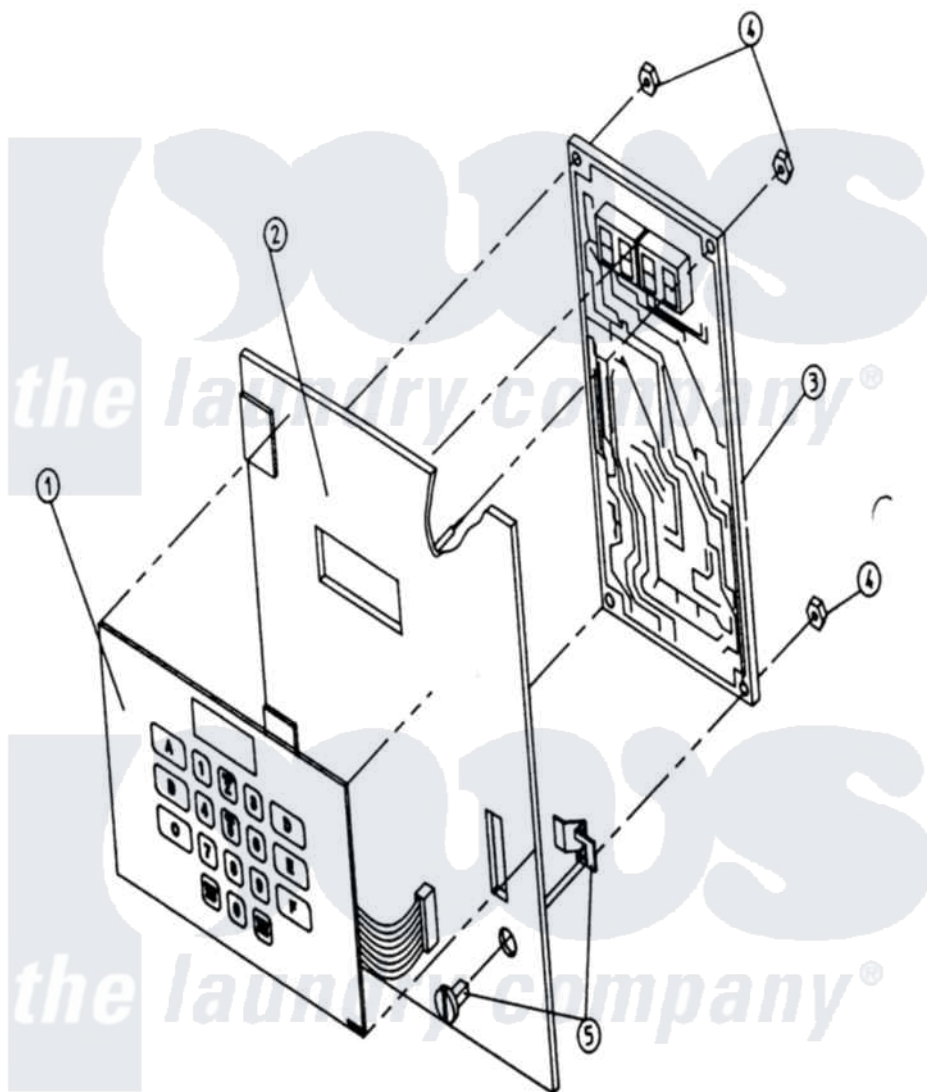

Maytag DG30PN1 02 - MICROPROCESSOR CONTROL PANEL (PN MODELS)

Maytag [Commercial Maytag DG30PN1 Dryer Parts](#) Parts Diagram 02 - MICROPROCESSOR CONTROL PANEL (PN MODELS)

[Click on the part number to view part](#)

Item	Original Part Number	Replaced By	Status	Part Description
000	W10124350		Not Available	ORDER PARTS FROM AMERICAN DRYER CORP AT 508-678-9000
001	A112535			LABEL ASSY., KEYBOARD (OPL) (ENGLISH)
002	A800057	W10146960		M.P. Contr
"	A800171		Not Available	CONTROL ASSEMBLY (COMPLETE) (INCL. ITEMS 1 THRU 5)
003	A137125		Not Available	CONTROLLER (PHASE 4 O.P.L.)
004	A152001	152001		8-32 X 3 8
005	A160005		Not Available	LATCH, SPRING TURN (2-PIECE) (CHECK LABEL ON COMPUTER CHIP)