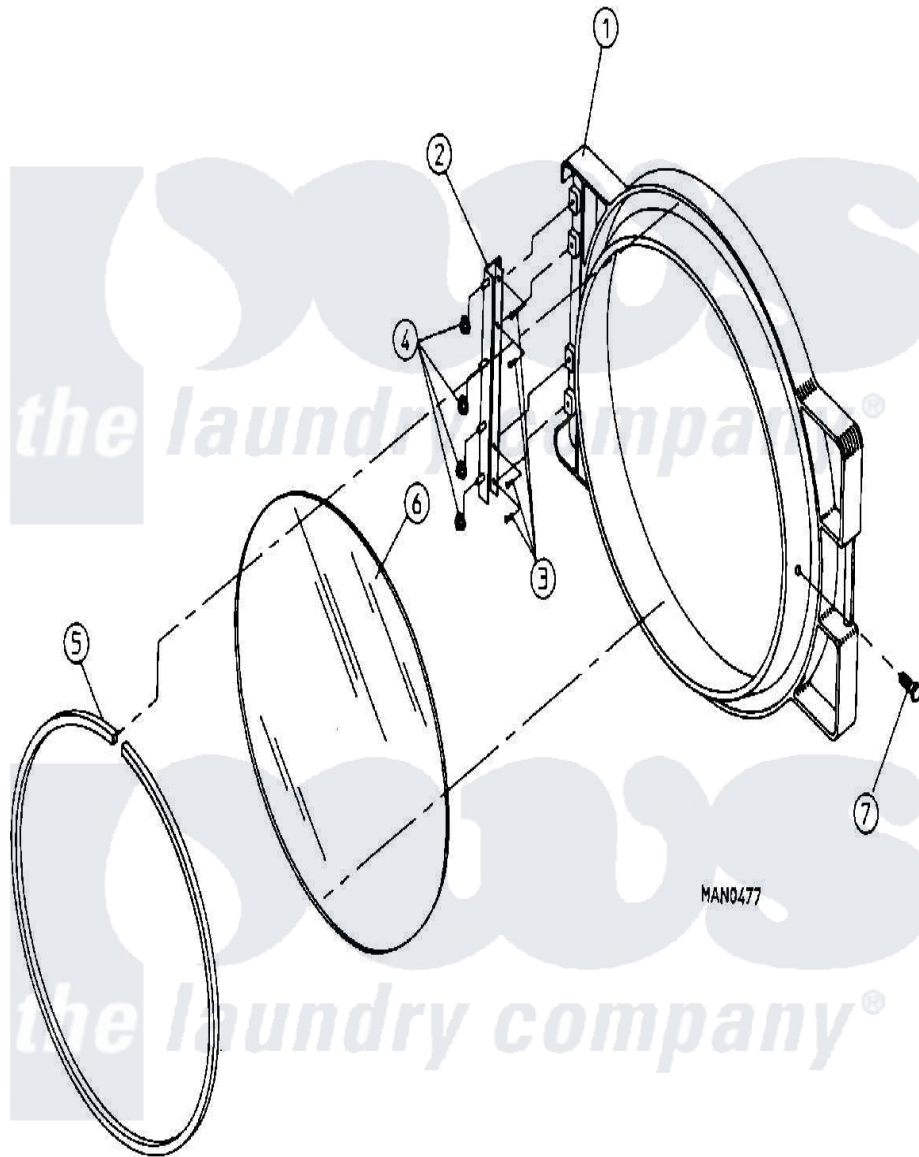

Maytag DG30PN1 04 - MAIN DOOR ASSEMBLY (LATCH TYPE DG30/50)

Maytag [Commercial Maytag DG30PN1 Dryer Parts](#) Parts Diagram 04 - MAIN DOOR ASSEMBLY (LATCH TYPE DG30/50)

[Click on the part number to view part](#)

Item	Original Part Number	Replaced By	Status	Part Description
000	W10124350		Not Available	ORDER PARTS FROM AMERICAN DRYER CORP AT 508-678-9000
001	A800287		Not Available	DOOR ASSY (ALM) (INCL 1,5,6, & 7)
"	A800288		Not Available	DOOR ASSEMBLY (WHT) (INCL. ILLUS. No.1 & 5 THRU 9)
002	A103050		Not Available	HINGE, DOOR
003	A150410	MC80MD		Elmntsurf
004	A152014	152014		1 4-20 Ser
005	A102350	W10149210		68 1 2 Do
006	A102210	102210		20 7 16 D
"	A170730	170730		10.3 Oz Cl
007	A150431	150431		10x7 16 D
"	A404500	WB22X55		Switch
"	A404502	404502		White 0.6