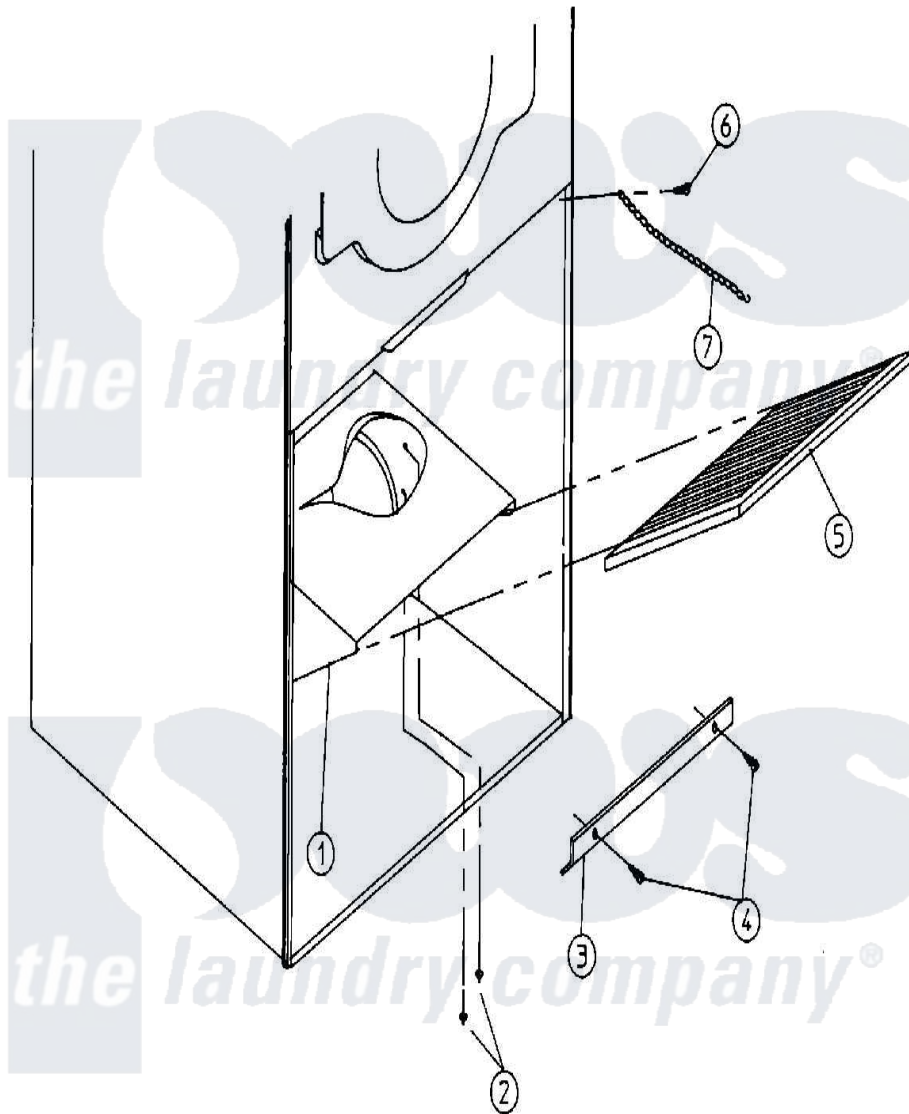

Maytag DG30PN1 06 - LINT TRAP ASSEMBLY(DG30/50)

Maytag Commercial Maytag DG30PN1 Dryer Parts Parts Diagram 06 - LINT TRAP ASSEMBLY(DG30/50)
 Click on the part number to view part

Item	Original Part Number	Replaced By	Status	Part Description
000	W10124350		Not Available	ORDER PARTS FROM AMERICAN DRYER CORP AT 508-678-9000
001	A800402	W10147050		50-60 Lint
"	A800408	W10147054		30 LinT T
002	A154300	154300		1 2 COTTE
003	A154200	154200		5 32 RIVE
004	A150300	5307527001		Switch
005	A800501	800501		50-60 Lint
"	A800503	W10147061		285-30-24-
006	A150419	150419		6 X 1 2 T
007	A108120	108120		Chain For
"	A150413		Not Available	SCREW, CRIMPTITE (No.10-16 X 1/2" PH.)