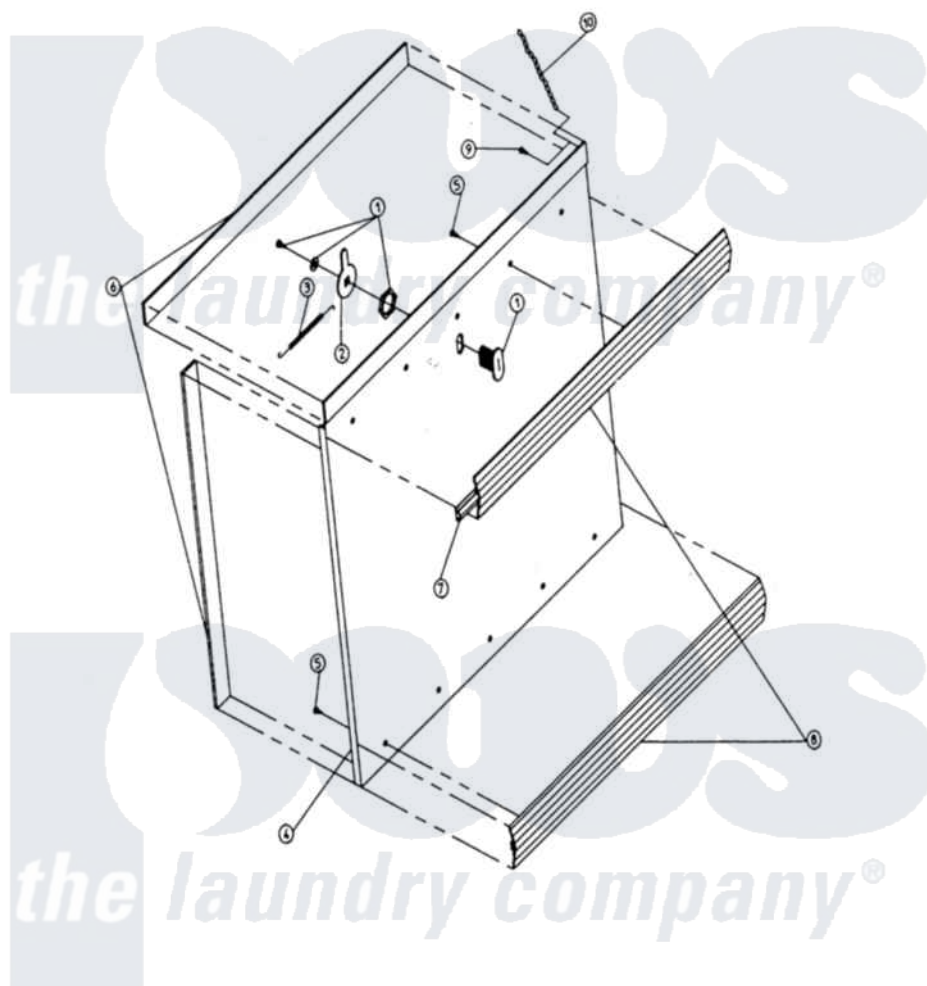

Maytag DG30PN1 07 - LINT DOOR ASSEMBLY (DG30/50)

Maytag [Commercial Maytag DG30PN1 Dryer Parts](#) Parts Diagram 07 - LINT DOOR ASSEMBLY (DG30/50)
 Click on the part number to view part

Item	Original Part Number	Replaced By	Status	Part Description
000	W10124350		Not Available	ORDER PARTS FROM AMERICAN DRYER CORP AT 508-678-9000
001	A160003		Not Available	DUMMY LOCK (NON COIN)
"	A160039	883978		4451 LINT
"	A160140	160140		Key Only F
"	A160200		Not Available	KNOB LATCH (W/2 SCREWS)
"	A800150	W10146979		Knob Latc
002	A150425	W10146763		12-24 X 3
"	A160008	160008		2 1 2 Str
"	A160009	160009		Adjustable
003	A157000	157000		SPRING-DRO
004	A800216	W10149260		30 Drop L
"	A800219	W10146990		25-50 Drop
"	A800232	800232		Stator ALM
"	A800233	W10146996		30 Insul.
005	A150201	150201		10-32 X 1

006	A117600		Not Available	TAPE, NOISE SUPPRESSOR (SOLD IN FEET)
007	A102307		Not Available	GASKET, TRIM BUMPER (SOLD IN FEET)
008	A180210	180210		15 30 MI
"	A180211	180211		25 50 MI
009	A150415		Not Available	SCREW, CRIMPTITE (PH. RD.HD.) (No.10-16 X 1/2" PH. RD. HD.)
010	A108120	108120		Chain For