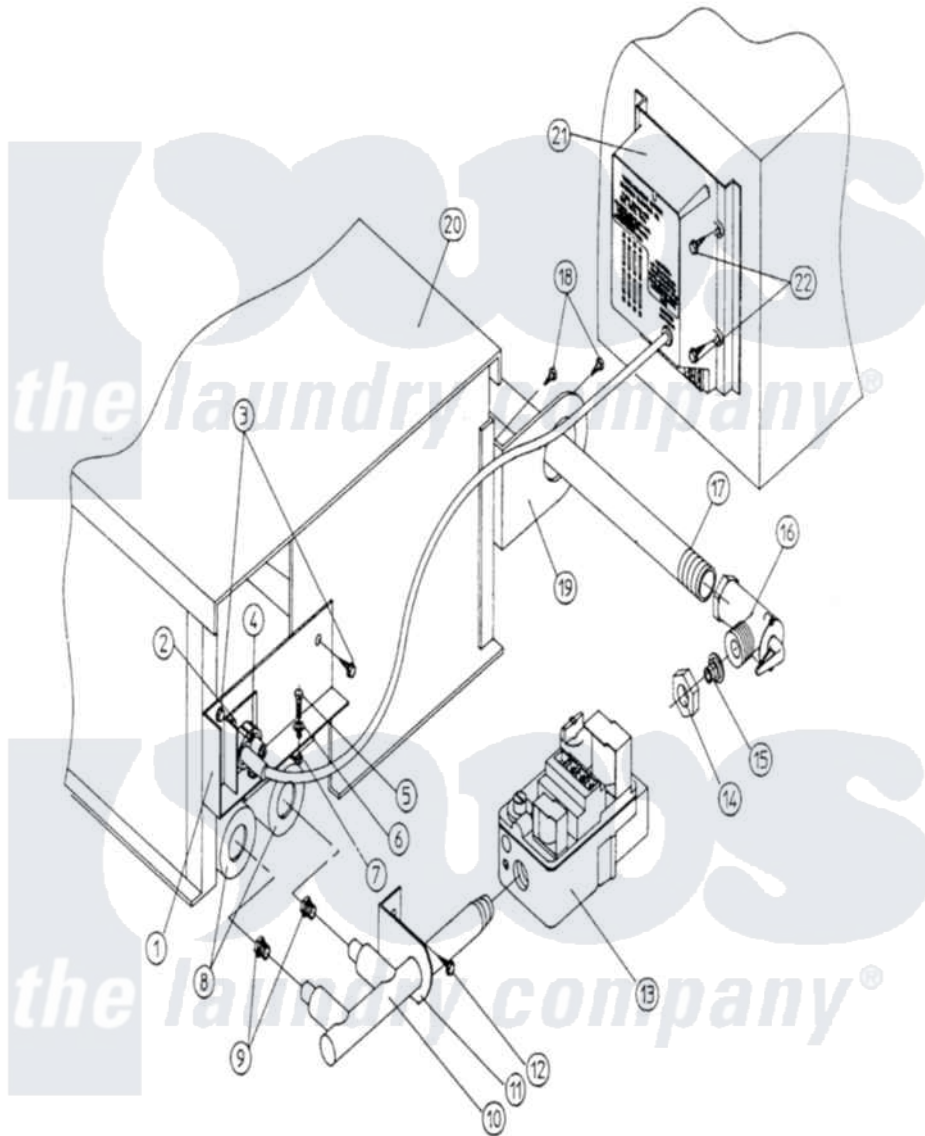

Maytag DG30PN1 13 - DIRECT SPARK IGNITION (DSI) (DG50/30)

Maytag [Commercial Maytag DG30PN1 Dryer Parts](#) Parts Diagram 13 - DIRECT SPARK IGNITION (DSI) (DG50/30)
 Click on the part number to view part

Item	Original Part Number	Replaced By	Status	Part Description
000	W10124350		Not Available	ORDER PARTS FROM AMERICAN DRYER CORP AT 508-678-9000
001	A318030	W10146864		50 60 Si
002	A150300	5307527001		Switch
003	A150415		Not Available	SCREW, CRIMPTITE (PH. RD.HD.) (No.10-16 X 1/2`` PH. RD. HD.)
004	A880134		Not Available	IGNITER/FLAME PROBE KIT ASSY (INCLUDES No.4 & 5)
005	A150103	150103		8-32 X 3 4
006	A153000	153000		8 SAE WAS
007	A151001	W10146764		8-32 Pal N
008	A141105	W10146749		Large Gas
009	A140819	140819		Burner Ori
"	A140827	140827		Burner Ori
010	A141230		Not Available	1/2`` DSI MANIFOLD (2 PORT)
011	A318700	W10146865		SM Burner

012	A150300	5307527001		Switch
013	A128927		Not Available	VALVE, GAS (REDUNDANT) (1/2" 24 VAC, NATURAL GAS)
014	A401550		Not Available	TAIL PIECE COLLAR ONLY
015	A141303		Not Available	TAIL PIECE, 1/2" UNION
016	A141305		Not Available	BODY, UNION SHUT-OFF
017	A142809	W10146757		1 2 X 29 1
018	A150415		Not Available	SCREW, CRIMPTITE (PH. RD.HD.) (No.10-16 X 1/2" PH. RD. HD.)
019	A318700	W10146865		SM Burner
020	A850851	850851		30-50 DSI
021	A128926		Not Available	MODULE, DSI ONLY
022	A150300	5307527001		Switch
"	A410001	410001		1 2 Hex L
"	A874044	874044		ADG-50 N
"	A874050	W10147904		30 DSI L