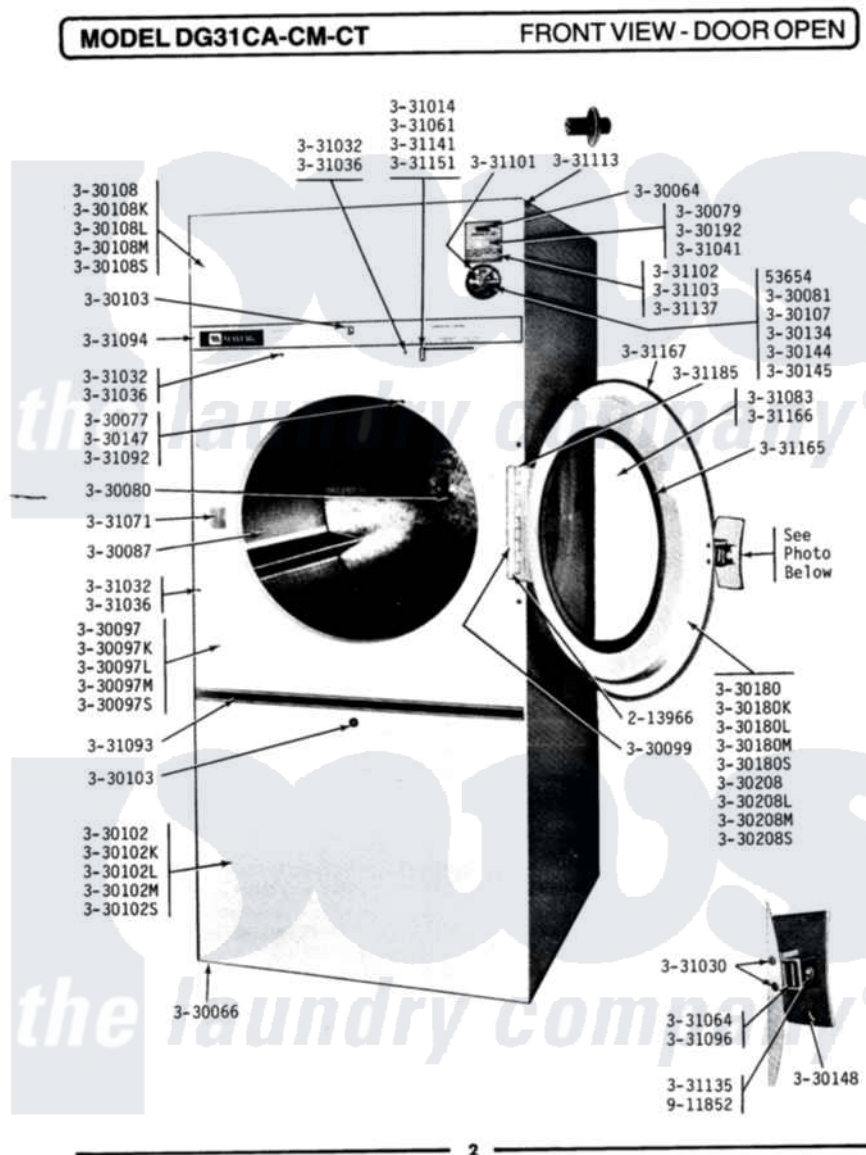

# Maytag DG31CA 01 - FRONT VIEW-DOOR OPEN

Maytag Commercial Maytag DG31CA Dryer Parts Parts Diagram 01 - FRONT VIEW-DOOR OPEN

[Click on the part number to view part](#)

Item	Original Part Number	Replaced By	Status	Part Description
001	NLA		Not Available	GULMITE WRENCH No.8
002	NLA		Not Available	SCREW, No.5-40 X 3/8
003	213966	<a href="#">3400014</a>		Screw
004	<a href="#">Y330064</a>			Pilot Light
005	NLA		Not Available	LEVELING LEG
006	<a href="#">Y330077</a>			Door Switch
007	Y330079		Not Available	SWITCH, PUSH-TO-START
008	Y330080		Not Available	SPIDER & SHAFT ASSEMBLY
009	<a href="#">330081</a>			Timer - CA 60 Minutes
010	<a href="#">Y330087</a>			Drum Assembly Complete
011	NLA		Not Available	FRONT PANEL (WHT)
013	NLA		Not Available	(ALM)
014	NLA		Not Available	(H. WHEAT)
015	NLA		Not Available	HINGE, DOOR
016	<a href="#">Y330102</a>			FRONT PANEL-WHITE
017	NLA		Not Available	(ALM)