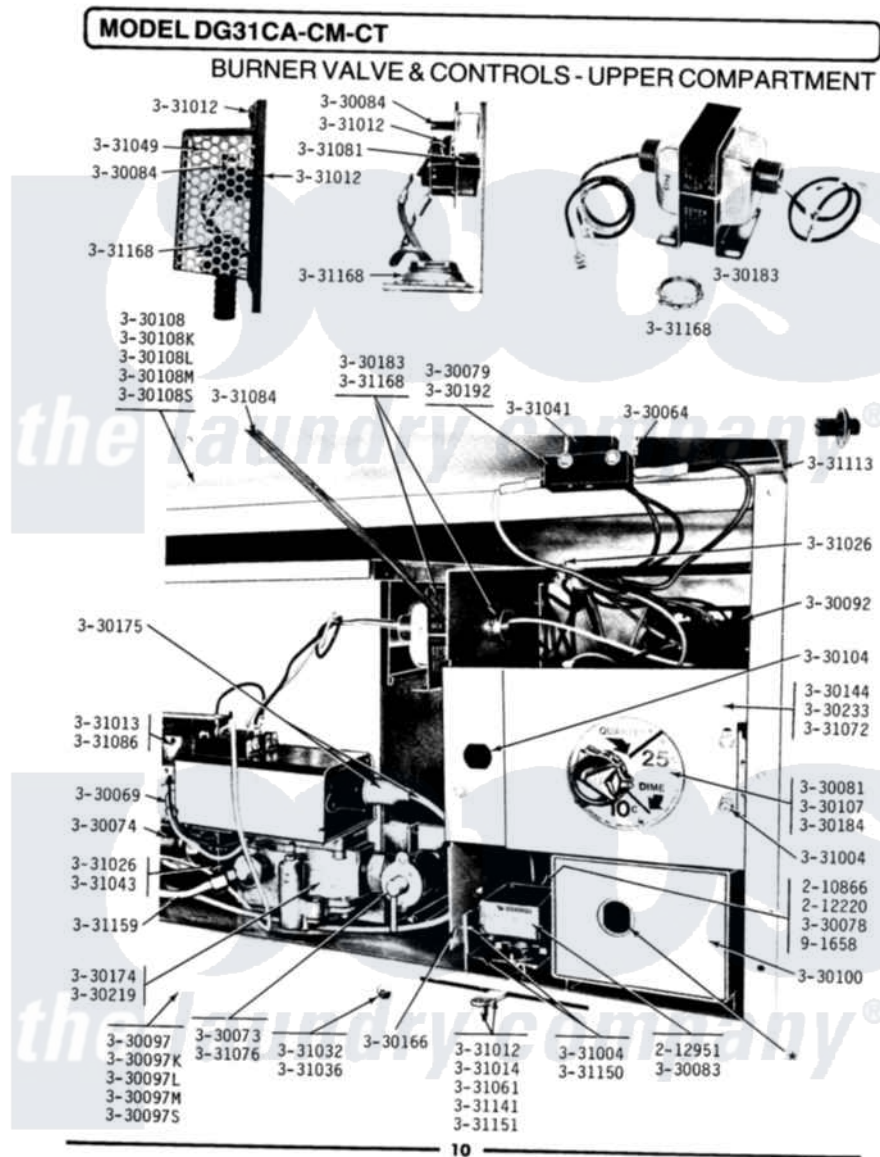

Maytag DG31CA 05 - BURNER VALVE & CONTROLS-UPPER COMP.

Maytag [Commercial Maytag DG31CA Dryer Parts](#) Parts Diagram 05 - BURNER VALVE & CONTROLS-UPPER COMP.
 Click on the part number to view part

Item	Original Part Number	Replaced By	Status	Part Description
001	210866			Nut, Twin Speed
002	212220	213501		Screw, No.6-20 X 1-1/8 Inch
003	212951			Screw, No.6-32 X 1/4 Inch
004	Y330064			Pilot Light
005	NLA		Not Available	BURNER, MAIN
006	Y330073			Valve, Shut-Off
007	NLA		Not Available	MANIFOLD, MAIN BURNER
008	Y330078			Cool-Down Bypass Switch
009	Y330079		Not Available	SWITCH, PUSH-TO-START
010	330081			Timer - CA 60 Minutes
011	Y330083		Not Available	CONTROL, TEMPERATURE
012	330084			Thermostat, Hi-Limit
013	Y330092			Terminal Block
014	NLA		Not Available	FRONT PANEL (WHT)
015	NLA		Not Available	(ALM)
016	NLA		Not Available	(H. WHEAT)