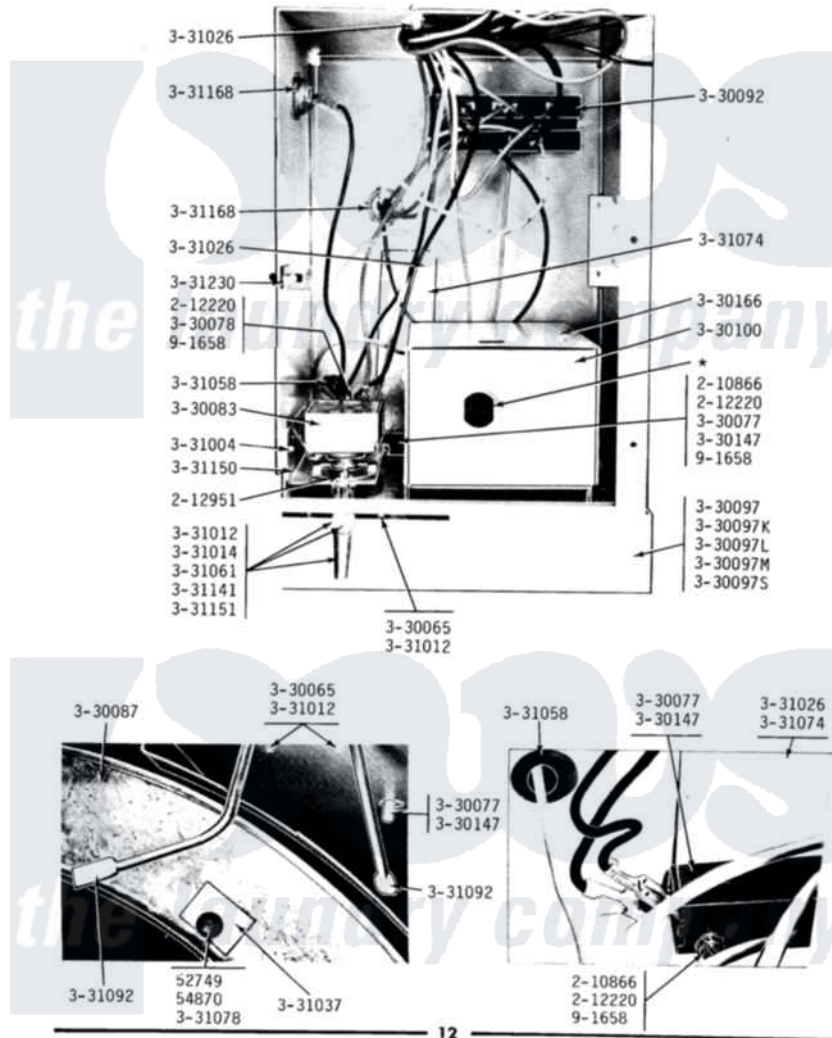

Maytag DG31CA 06 - DOOR SWITCH, TEMP CNTRL, & TERMINAL BLOCK

MODEL DG31CA-CM-CT

DOOR SWITCH, TEMPERATURE CONTROL & TERMINAL BLOCK

Maytag [Commercial Maytag DG31CA Dryer Parts](#) Parts Diagram 06 - DOOR SWTCH, TEMP CNTRL, & TERMINAL BLOCK

[Click on the part number to view part](#)

Item	Original Part Number	Replaced By	Status	Part Description
001	Y052749	62739		Nut, Lock
002	NLA		Not Available	LOCK WASHER, 3/8 X 1/16
003	210866			Nut, Twin Speed
004	212220	213501		Screw, No.6-20 X 1-1/8 Inch
005	212951			Screw, No.6-32 X 1/4 Inch
006	NLA		Not Available	CLIP - ACTUATOR TO CABINET
007	Y330077			Door Switch
008	Y330078			Cool-Down Bypass Switch
009	Y330083		Not Available	CONTROL, TEMPERATURE
010	Y330087			Drum Assembly Complete
011	Y330092			Terminal Block
012	NLA		Not Available	FRONT PANEL-WHITE
013	NLA		Not Available	FRONT PANEL-ALMOND
014	NLA		Not Available	FRONT PANEL-HARVEST WHEAT

015	Y330100		Not Available	COIN BOX ASSEMBLY
016	Y330147			Part Not Used
017	NLA		Not Available	VAULT ASSEMBLY
018	NLA		Not Available	SCREW - BRACKET TO VAULT
019	331012	400022-1		Screw
020	331014	8281196		Screw
021	331026	90767		Screw, 8A X 3/8 HeX Washer Head Tapping
022	NLA		Not Available	SQUARE WASHER FOR DRUM ROD
023	331058			Grommet-Temp. Control Tubin
024	331061			Knob For Temperature Contro
025	NLA		Not Available	MOUNTING PLATE-DOOR SWITCH
026	NLA		Not Available	DRUM ROD
027	NLA		Not Available	ACTUATOR FOR DOOR SWITCH
028	NLA		Not Available	SCREW-TEMP CONTROL LEVER
029	NLA		Not Available	BRACKET-TEMPERATURE CONTROL
030	331151			Lever-Temperature Control
031	NLA		Not Available	NUT FOR CONDUIT
032	331230			Clip
033	NLA		Not Available	TWIN FASTENER WITH SCREWS