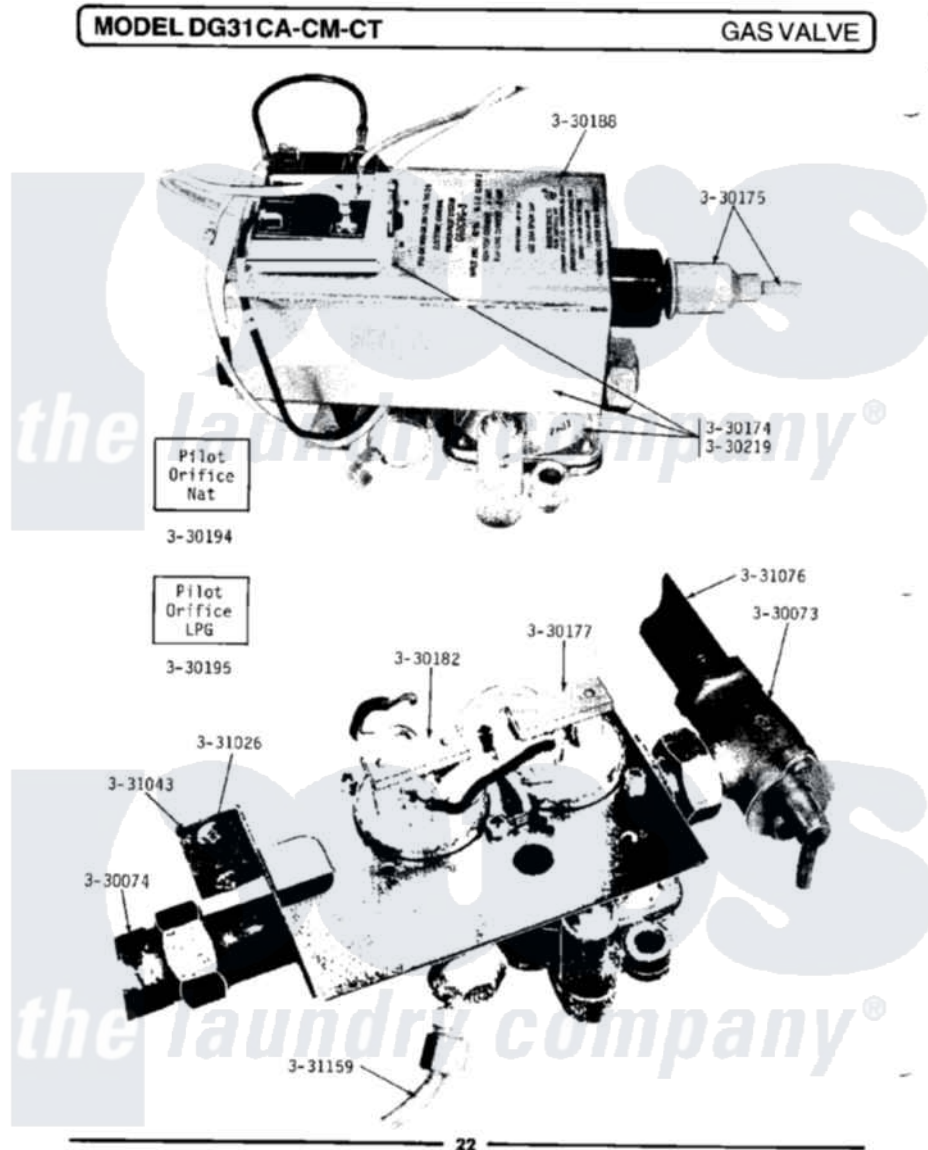

Maytag DG31CA 07 - GAS VALVE

Maytag [Commercial Maytag DG31CA Dryer Parts](#) Parts Diagram 07 - GAS VALVE
 Click on the part number to view part

Item	Original Part Number	Replaced By	Status	Part Description
001	Y330073			Valve, Shut-Off
002	NLA		Not Available	MANIFOLD, MAIN BURNER
003	Y330174			Electronic Ignition Control
004	Y330175			Pilot Burner
005	Y330177			Burner Solenoid-Main
006	Y330182			Burner Solenoid-Pilot
007	NLA		Not Available	LOCKOUT MODULE
008	NLA		Not Available	PILOT ORIFICE - NAT
009	Y330195			Pilot Orifice - LPG
010	Y330219			Electronic Control Assembly
011	331026	90767		Screw, 8A X 3/8 HeX Washer Head Tapping
012	NLA		Not Available	BRACKET, GAS CONTROL
013	NLA		Not Available	GAS SUPPLY LINE-28 1/2 INCH
014	NLA		Not Available	PILOT LINE