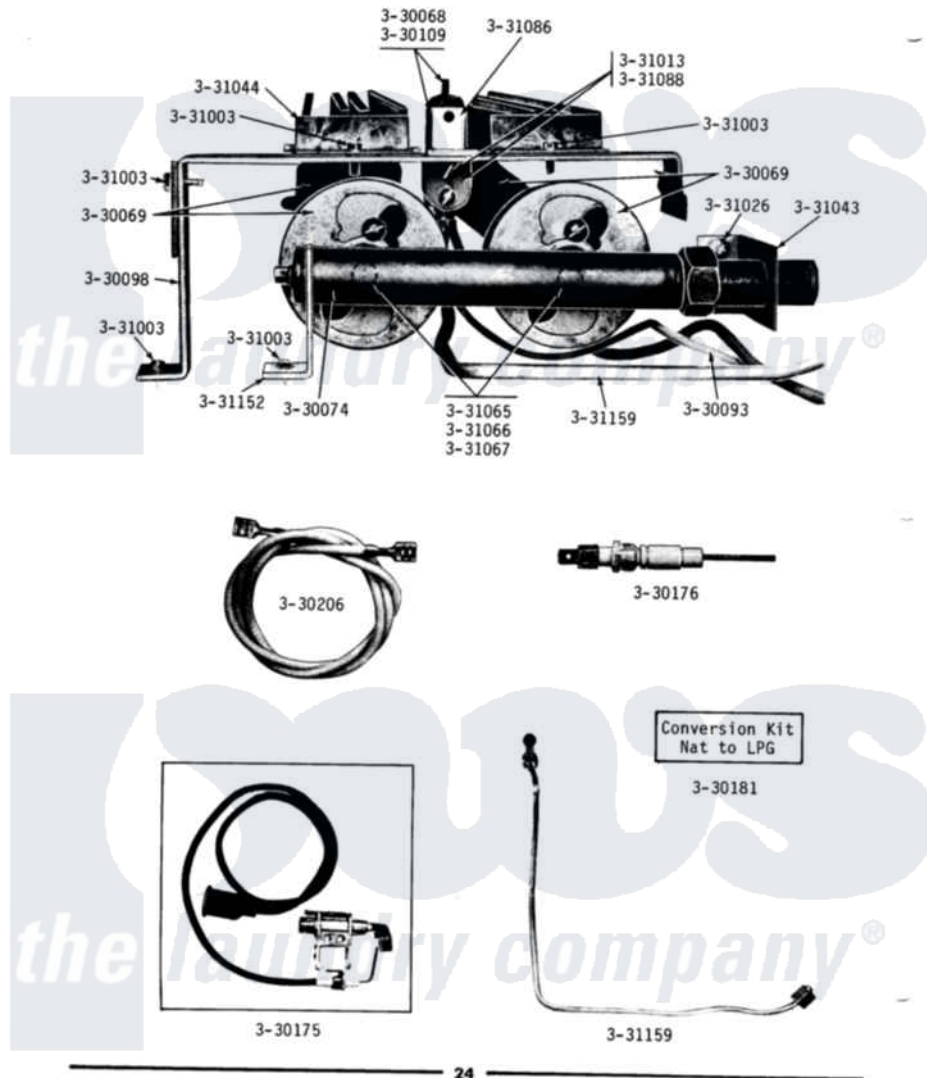

# Maytag DG31CA 08 - BURNER ASSEMBLY & COMPONENTS

## MODEL DG31CA-CM-CT BURNER ASSEMBLY & COMPONENTS

Maytag [Commercial Maytag DG31CA Dryer Parts](#) Parts Diagram 08 - BURNER ASSEMBLY & COMPONENTS  
 Click on the part number to view part

Item	Original Part Number	Replaced By	Status	Part Description
001	<a href="#">Y330068</a>			Pilot Burner - Nat.
002	NLA		Not Available	BURNER, MAIN
003	NLA		Not Available	MANIFOLD, MAIN BURNER
004	NLA		Not Available	THERMOCOUPLE----NA
005	NLA		Not Available	SUPPORT, BURNERS
006	NLA		Not Available	PILOT BURNER (LP)
007	<a href="#">Y330175</a>			Pilot Burner
008	<a href="#">Y330176</a>			Sensing Probe
009	330181		Not Available	CONVERSION KIT-NAT. TO LPG
010	NLA		Not Available	PILOT ORIFICE - NAT
011	<a href="#">Y330195</a>			Pilot Orifice - LPG
012	<a href="#">Y330206</a>			Wire For Sensing Probe
013	331003	<a href="#">489483</a>		Screw 10-32 X 1/2
014	331013	<a href="#">Y0300830</a>		Screw No.10-32 X .375
015	331026	<a href="#">90767</a>		Screw, 8A X 3/8 HeX Washer Head Tapping