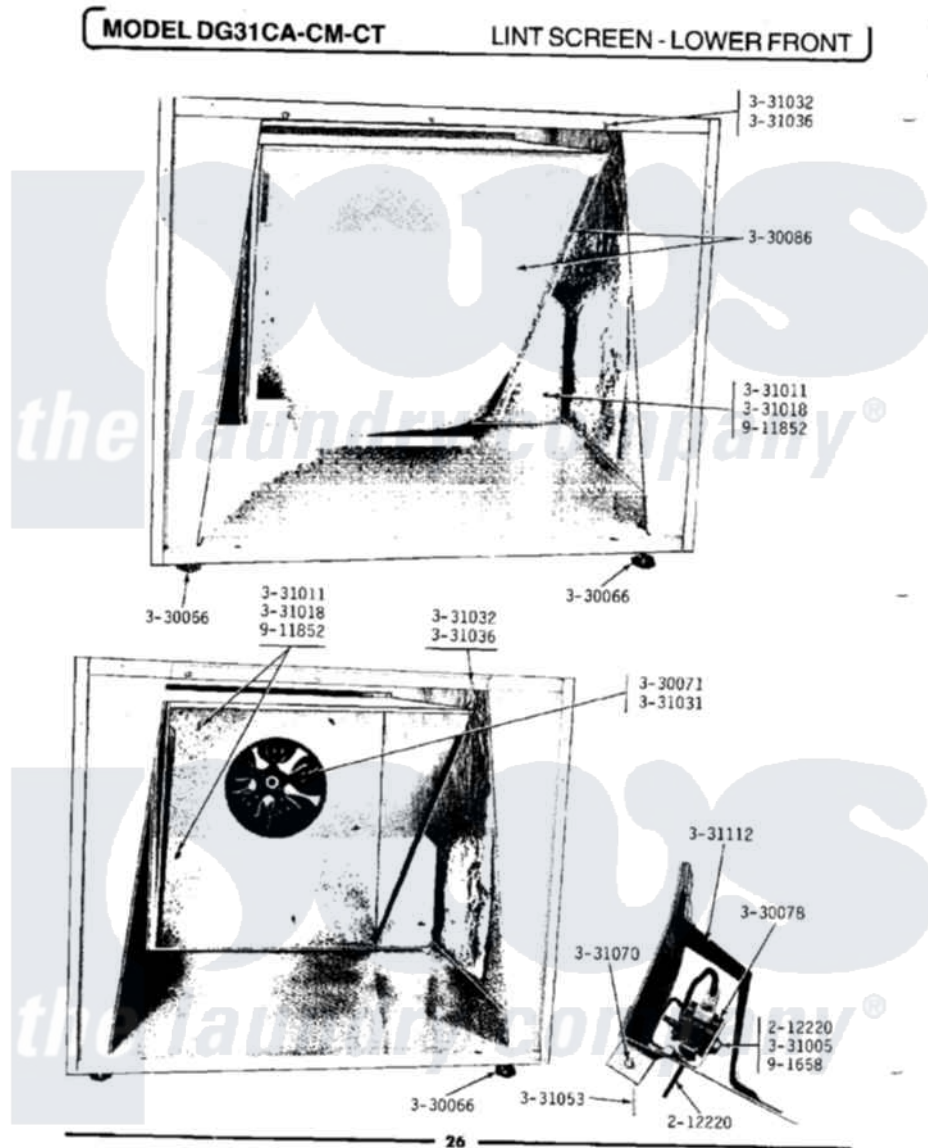

Maytag DG31CA 09 - LINT SCREEN-LOWER FRONT

Maytag Commercial Maytag DG31CA Dryer Parts Parts Diagram 09 - LINT SCREEN-LOWER FRONT
 Click on the part number to view part

Item	Original Part Number	Replaced By	Status	Part Description
001	Y055980			Hi-Temp Adhesive, 2 Oz Tube
002	212220	213501		Screw, No.6-20 X 1-1/8 Inch
003	NLA		Not Available	LEVELING LEG
004	Y330071		Not Available	IMPELLER FOR BLOWER
005	Y330078			Cool-Down Bypass Switch
006	Y330086			Lint Screen With Frame
007	331005	701719		Nut, Hex
008	NLA		Not Available	WING NUT, LINT HOOD
009	NLA		Not Available	WASHER, LINT HOOD
010	331031		Not Available	SET SCREW FOR IMPELLER
011	331032	61002031		Screw, Handle
012	331036			Washer-Front Panel Screws
013	331053			Damper
014	NLA		Not Available	HINGE PIN, DAMPER
015	NLA		Not Available	SHIELD, DAMPER SWITCH
016	NLA		Not Available	TWIN FASTENER W/SCREWS