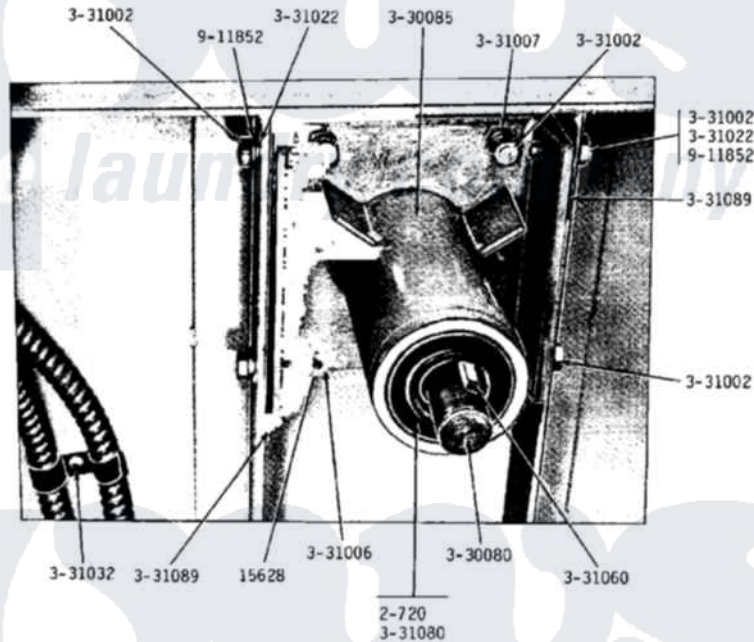

# Maytag DG31CA 12 - DRUM BEARING SUPPORT ASSEMBLY

## MODEL DG31CA-CM-CT DRUM BEARING SUPPORT ASSEMBLY

32

Maytag Commercial Maytag DG31CA Dryer Parts Parts Diagram 12 - DRUM BEARING SUPPORT ASSEMBLY  
 Click on the part number to view part

Item	Original Part Number	Replaced By	Status	Part Description
001	NLA		Not Available	BOLT, 5/16 X 3/4 HEX
002	Y200720	<a href="#">22003441</a>		Bearing, Rear
003	Y330080		Not Available	SPIDER & SHAFT ASSEMBLY
004	<a href="#">Y330085</a>			Drum Support Housing
005	NLA		Not Available	BOLT, DRUM
006	NLA		Not Available	NUT-DRUM SUPPORT BOLT, 5/16
007	NLA		Not Available	NUT-DRUM SUPPORT BOLT, 3/8
008	NLA		Not Available	WASHER, DRUM SUPPORT
009	331032	<a href="#">61002031</a>		Screw, Handle
010	<a href="#">331060</a>			Key For Drum
011	331080		Not Available	SPACER FOR CENTER BEARING
012	<a href="#">331089</a>			Shim For Drum Rod
013	911852	<a href="#">486009</a>		Lockwasher