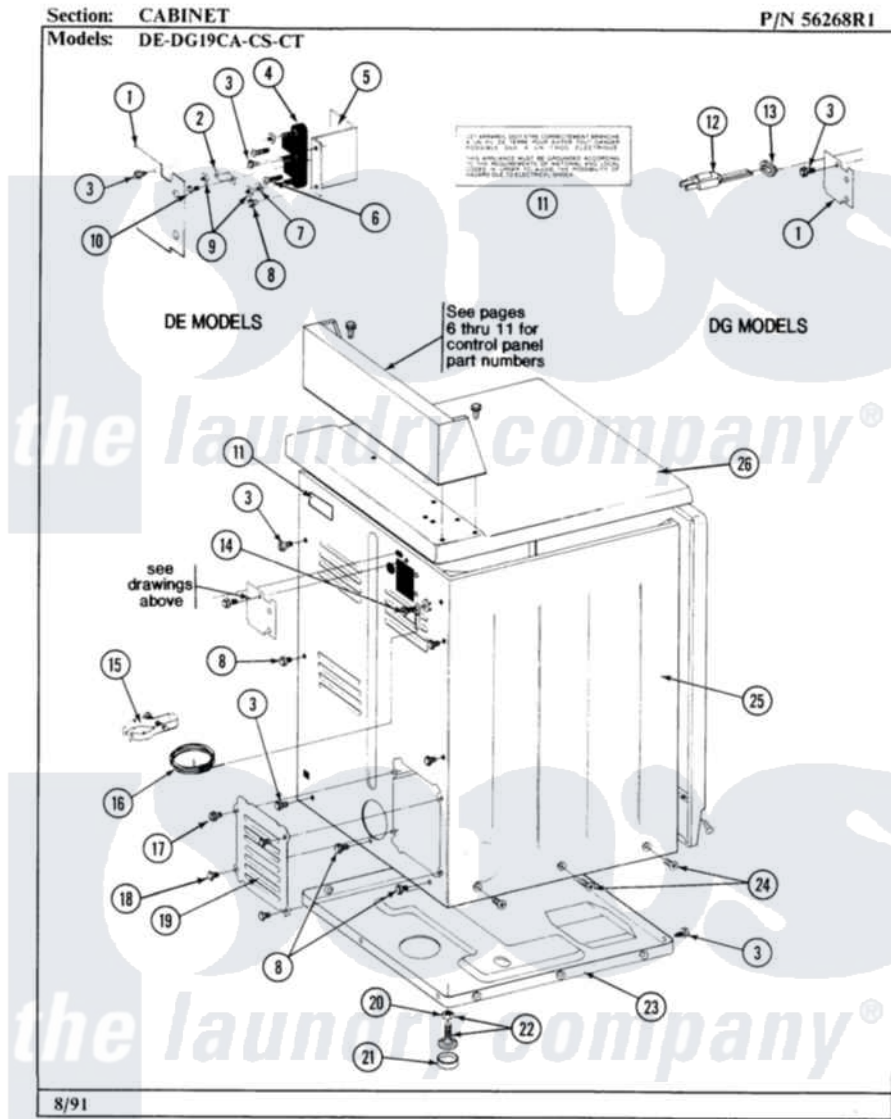

Maytag DG31CA 14 - REAR VIEW

4

Maytag [Commercial Maytag DG31CA Dryer Parts](#) Parts Diagram 14 - REAR VIEW
Click on the part number to view part

| Item | Original Part Number | Replaced By | Status | Part Description |
|------|------------------------|--------------------------|---------------|---|
| 001 | Y052749 | 62739 | | Nut, Lock |
| 002 | NLA | | Not Available | LEVELING LEG |
| 003 | Y330080 | | Not Available | SPIDER & SHAFT ASSEMBLY |
| 004 | 331026 | 90767 | | Screw, 8A X 3/8 HeX Washer Head Tapping |
| 005 | 331032 | 61002031 | | Screw, Handle |
| 006 | NLA | | Not Available | WIRE NUT (6 USED) |
| 007 | 331048 | | Not Available | COVER FOR BLOWER IMPELLER |
| 008 | 331053 | | | Damper |
| 009 | 331054 | | | Grease Fitting - Pulley Pin |
| 010 | NLA | | Not Available | HINGE PIN, DAMPER |
| 011 | NLA | | Not Available | GAS SUPPLY LINE-28 1/2 INCH |
| 012 | NLA | | Not Available | DRUM ROD |
| 013 | NLA | | Not Available | SHIELD, MOTOR |
| 014 | NLA | | Not Available | SUPPORT, REAR COVER |

| | | | |
|-----|--------|------------------------|--------------------------|
| 014 | NLA | Not Available | (LT) |
| 015 | NLA | Not Available | SUPPORT, REAR COVER (RT) |
| 016 | NLA | Not Available | BACK GUARD |
| 017 | 911852 | 486009 | Lockwasher |