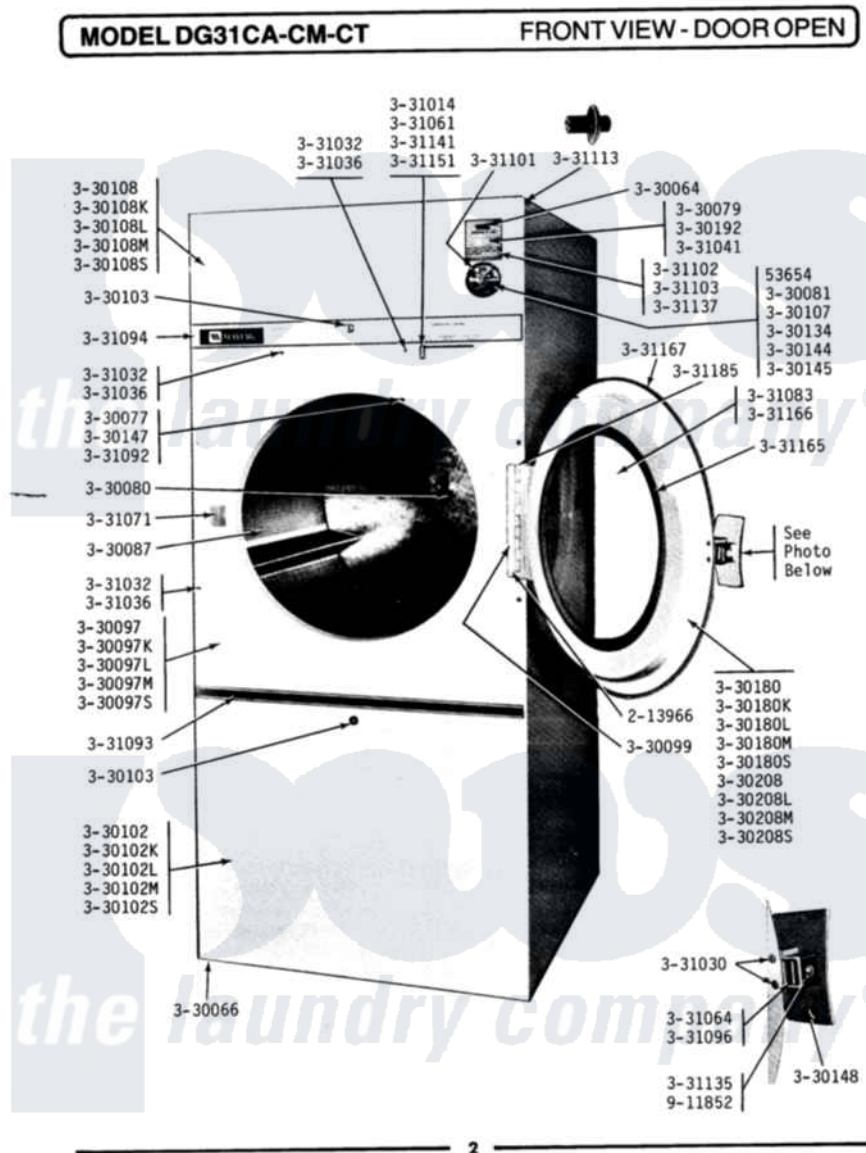

Maytag DG31CM 01 - FRONT VIEW-DOOR OPEN

Maytag Commercial Maytag DG31CM Dryer Parts Parts Diagram 01 - FRONT VIEW-DOOR OPEN
 Click on the part number to view part

Item	Original Part Number	Replaced By	Status	Part Description
001	NLA		Not Available	GULMITE WRENCH No.8
002	NLA		Not Available	SCREW, No.5-40 X 3/8
003	213966	3400014		Screw
004	Y330064			Pilot Light
005	NLA		Not Available	LEVELING LEG
006	Y330077			Door Switch
007	Y330079		Not Available	SWITCH, PUSH-TO-START
008	Y330080		Not Available	SPIDER & SHAFT ASSEMBLY
009	330081			Timer - CA 60 Minutes
010	Y330087			Drum Assembly Complete
011	NLA		Not Available	FRONT PANEL-WHITE
012	NLA		Not Available	FRONT PANEL-ALMOND
013	NLA		Not Available	FRONT PANEL-HARVEST WHEAT
014	NLA		Not Available	HINGE FOR DOOR
015	Y330102			FRONT PANEL-WHITE