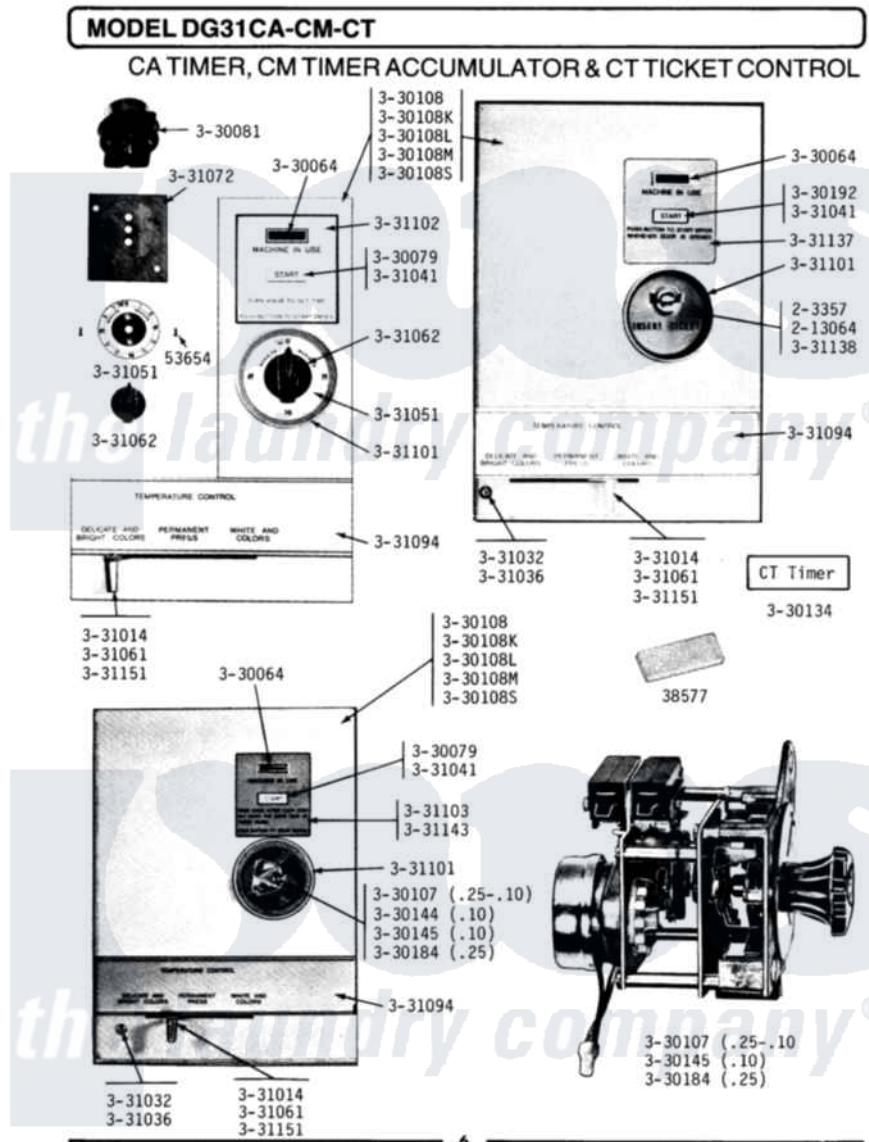

Maytag DG31CM 03 - TIMER ACCUMULATORS & TICKET CONTROL

Maytag Commercial Maytag DG31CM Dryer Parts Parts Diagram 03 - TIMER ACCUMULATORS & TICKET CONTROL
Click on the part number to view part

Item	Original Part Number	Replaced By	Status	Part Description
001	NLA		Not Available	TOOL TO ADJUST TIMING SWITC
002	NLA		Not Available	SCREW, No.5-40 X 3/8
003	NLA		Not Available	PALNUT
004	NLA		Not Available	FRONT PLATE F/TICKET CONTRO
005	Y330064			Pilot Light
006	Y330079		Not Available	SWITCH, PUSH-TO-START
007	330081			Timer - CA 60 Minutes
008	NLA		Not Available	TIMER ACCUMULATOR - CM
009	NLA		Not Available	FRONT PANEL-WHITE
010	330108L		Not Available	FRONT PANEL-ALMOND
011	330108M		Not Available	FRONT PANEL-HARVEST WHEAT
012	NLA		Not Available	TIMER W/KNOB AND PIN
013	NLA		Not Available	MOUNTING PLATE (ACCUMULATOR)
014	Y330145		Not Available	CONTA ACCUMULATOR

014	1330143	Not Available	ASSEMBLY
015	330184		Timer Accumulator-25
016	Y330192	Not Available	SWITCH, PUSH TO START
017	331014	8281196	Screw
018	331032	61002031	Screw, Handle
019	331036		Washer-Front Panel Screws
020	331041		Button-Push-To-Start Switch
021	NLA	Not Available	TIMER DIAL - CA 60 MINUTES
022	331061		Knob For Temperature Contro
023	NLA	Not Available	KNOB FOR TIMER
024	NLA	Not Available	MOUNTING PLATE FOR TIMER
025	NLA	Not Available	TRIM BAR FOR UPPER PANEL
026	331101	Not Available	BEZEL FOR TIMER-ACCUMULATOR
027	NLA	Not Available	INSTRUCTION PLATE (CA)
028	NLA	Not Available	INSTRUCTION PLATE - CM
029	NLA	Not Available	INSTRUCTION PLATE-CT
030	NLA	Not Available	MOUNTING PLATE-TICKET CONT
031	NLA	Not Available	INSTRUCT LABEL - SINGLE COI
032	331151		Lever-Temperature Control