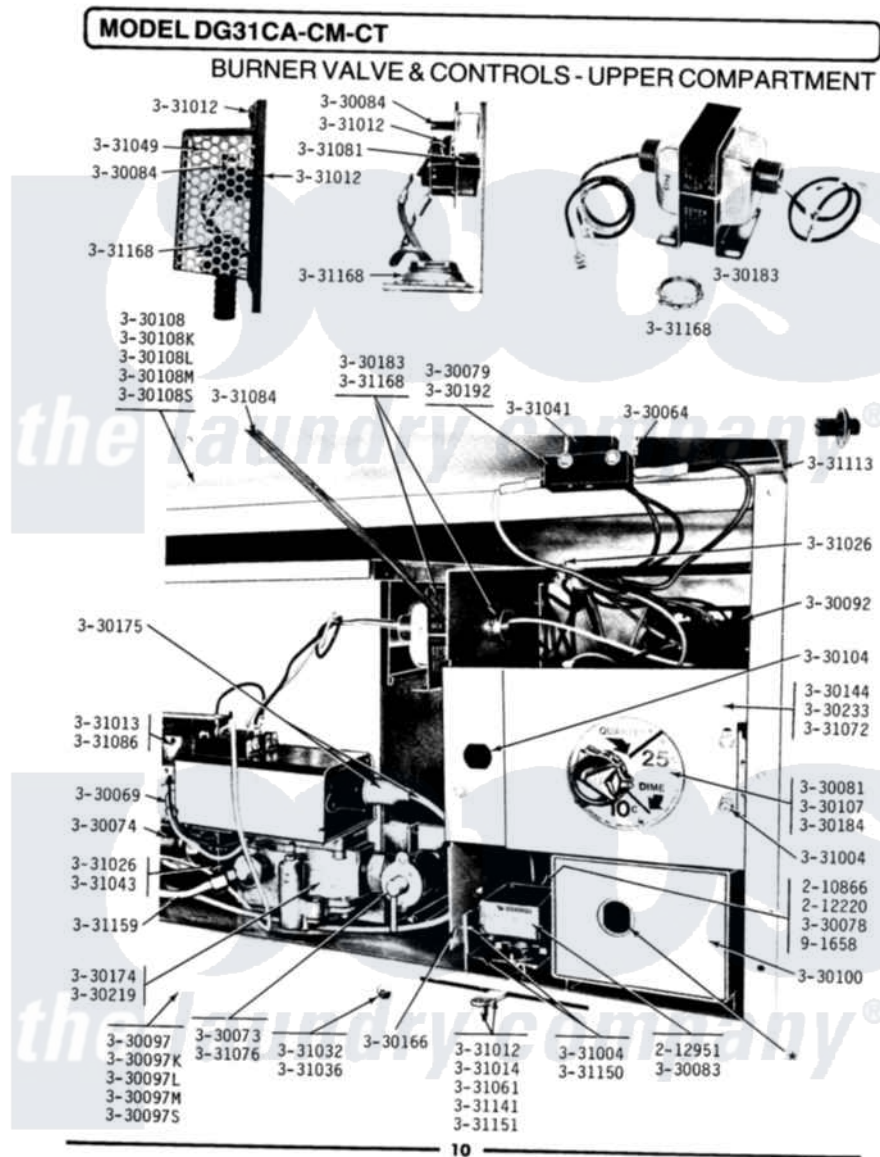

Maytag DG31CM 06 - BURNER VALVE & CONTROLS-UPPER COMP.

Maytag [Commercial Maytag DG31CM Dryer Parts](#) Parts Diagram 06 - BURNER VALVE & CONTROLS-UPPER COMP.
 Click on the part number to view part

Item	Original Part Number	Replaced By	Status	Part Description
001	210866			Nut, Twin Speed
002	212220	213501		Screw, No.6-20 X 1-1/8 Inch
003	212951			Screw, No.6-32 X 1/4 Inch
004	Y330064			Pilot Light
005	NLA		Not Available	BURNER, MAIN
006	Y330073			Valve, Shut-Off
007	NLA		Not Available	MANIFOLD FOR MAIN BURNER
008	Y330078			Cool-Down Bypass Switch
009	Y330079		Not Available	SWITCH, PUSH-TO-START
010	330081			Timer - CA 60 Minutes
011	Y330083		Not Available	CONTROL, TEMPERATURE
012	330084			Thermostat, Hi-Limit
013	Y330092			Terminal Block
014	NLA		Not Available	FRONT PANEL-WHITE
015	NLA		Not Available	FRONT PANEL-ALMOND