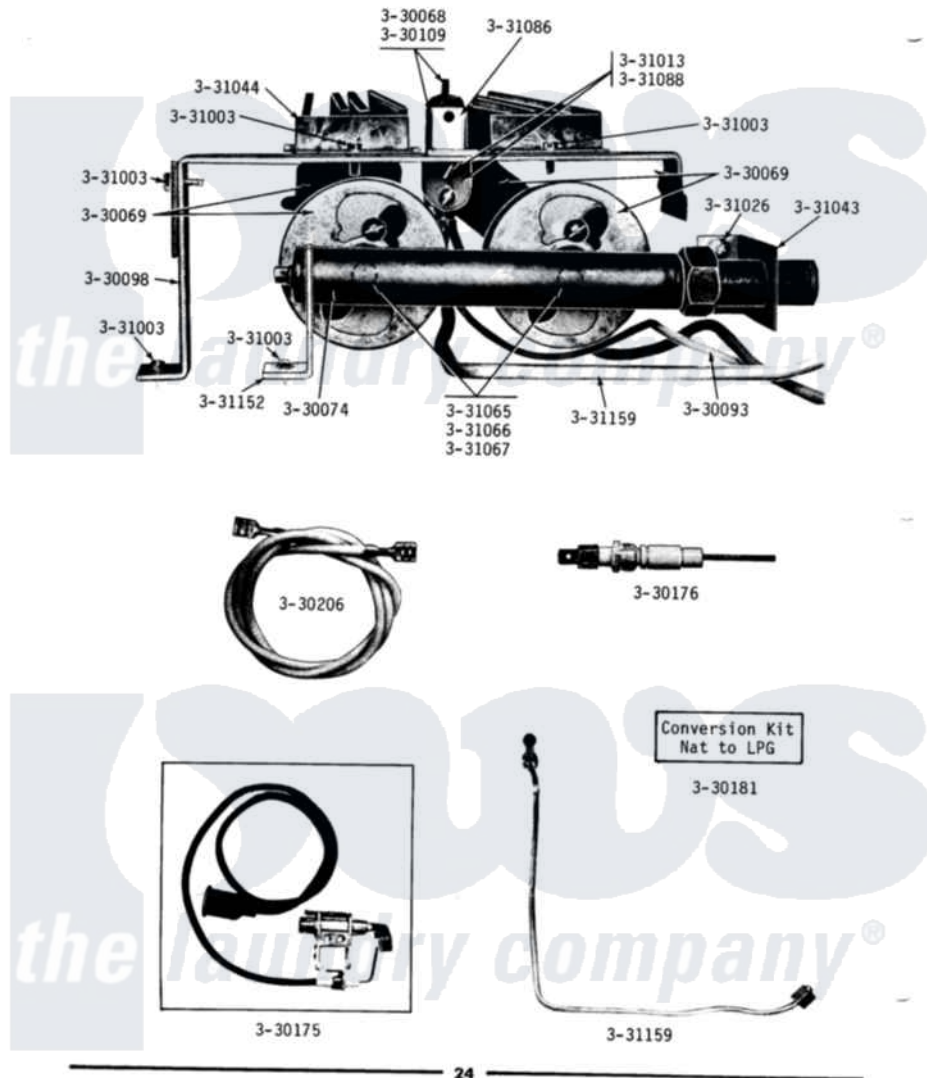

Maytag DG31CM 09 - BURNER ASSEMBLY & COMPONENTS

MODEL DG31CA-CM-CT BURNER ASSEMBLY & COMPONENTS

Maytag Commercial Maytag DG31CM Dryer Parts Parts Diagram 09 - BURNER ASSEMBLY & COMPONENTS
 Click on the part number to view part

Item	Original Part Number	Replaced By	Status	Part Description
001	Y330068			Pilot Burner - Nat.
002	NLA		Not Available	BURNER, MAIN
003	NLA		Not Available	MANIFOLD FOR MAIN BURNER
004	NLA		Not Available	THERMOCOUPLE----NA
005	NLA		Not Available	SUPPORT FOR BURNERS
006	NLA		Not Available	PILOT BURNER - LPG
007	Y330175			Pilot Burner
008	Y330176			Sensing Probe
009	330181		Not Available	CONVERSION KIT-NAT. TO LPG
010	NLA		Not Available	PILOT ORIFICE - NAT
011	Y330195			Pilot Orifice - LPG
012	Y330206			Wire For Sensing Probe
013	331003	489483		Screw 10-32 X 1/2
014	331013	Y0300830		Screw No.10-32 X .375
015	331026	00727		Screw, 8A X 3/8 Hex Washer