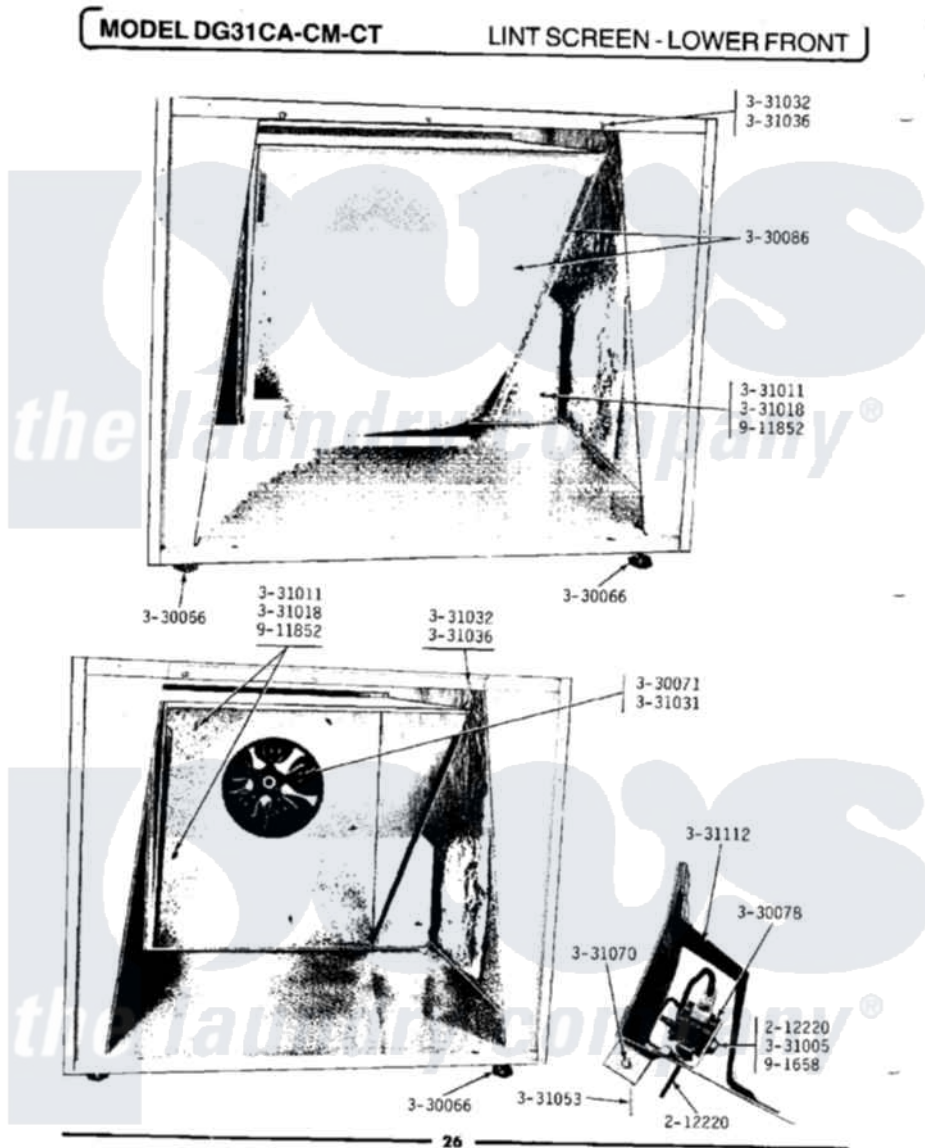

Maytag DG31CM 10 - LINT SCREEN-LOWER FRONT

Maytag Commercial Maytag DG31CM Dryer Parts Parts Diagram 10 - LINT SCREEN-LOWER FRONT
 Click on the part number to view part

Item	Original Part Number	Replaced By	Status	Part Description
001	Y055980			Hi-Temp Adhesive, 2 Oz Tube
002	212220	213501		Screw, No.6-20 X 1-1/8 Inch
003	NLA		Not Available	LEVELING LEG
004	Y330071		Not Available	IMPELLER FOR BLOWER
005	Y330078			Cool-Down Bypass Switch
006	Y330086			Lint Screen With Frame
007	331005	701719		Nut, Hex
008	NLA		Not Available	WING NUT - LINT HOOD TO CAB
009	NLA		Not Available	WASHER-LINT HOOD TO CABINET
010	331031		Not Available	SET SCREW FOR IMPELLER
011	331032	61002031		Screw, Handle
012	331036			Washer-Front Panel Screws
013	331053			Damper
014	NLA		Not Available	HINGE PIN FOR DAMPER
015	NLA		Not Available	SHIELD FOR DAMPER

015	NLA	Not Available	SWITCH
016	NLA	Not Available	TWIN FASTENER WITH SCREWS
017	911852	486009	Lockwasher
018		Not Available	