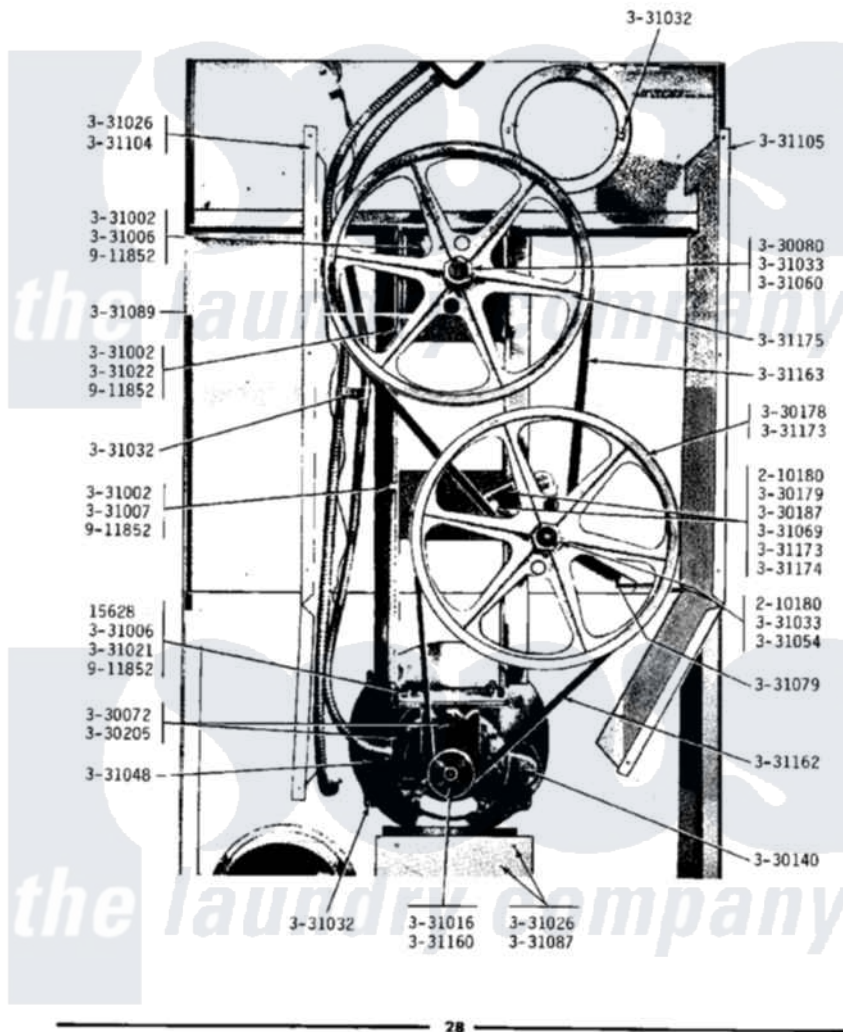

# Maytag DG31CM 11 - REAR VIEW-SHIELD REMOVED

**MODEL DG31CA-CM-CT REAR VIEW - SHIELD REMOVED**

Maytag Commercial Maytag DG31CM Dryer Parts Parts Diagram 11 - REAR VIEW-SHIELD REMOVED  
 Click on the part number to view part

| Item | Original Part Number    | Replaced By | Status        | Part Description            |
|------|-------------------------|-------------|---------------|-----------------------------|
| 001  | NLA                     |             | Not Available | BOLT, 5/16 X 3/4 HEX        |
| 002  | 210180                  |             | Not Available | RETAINING RING              |
| 003  | Y330072                 |             | Not Available | MOTOR COMPLETE              |
| 004  | Y330080                 |             | Not Available | SPIDER & SHAFT ASSEMBLY     |
| 005  | NLA                     |             | Not Available | CAPICATOR                   |
| 006  | <a href="#">Y330178</a> |             |               | Reduction Pulley            |
| 007  | <a href="#">Y330179</a> |             |               | Bracket And Pin             |
| 008  | 330187                  |             | Not Available | IDLER ARM ASSEMBLY WITH PIN |
| 009  | NLA                     |             | Not Available | MOTOR BASE WITH CLAMPS      |
| 010  | NLA                     |             | Not Available | BOLT FOR DRUM               |
| 011  | NLA                     |             | Not Available | NUT-DRUM SUPPORT BOLT, 5/16 |
| 012  | NLA                     |             | Not Available | NUT-DRUM SUPPORT BOLT, 3/8  |
| 013  | NLA                     |             | Not Available | SET SCREW FOR MOTOR PULLEY  |