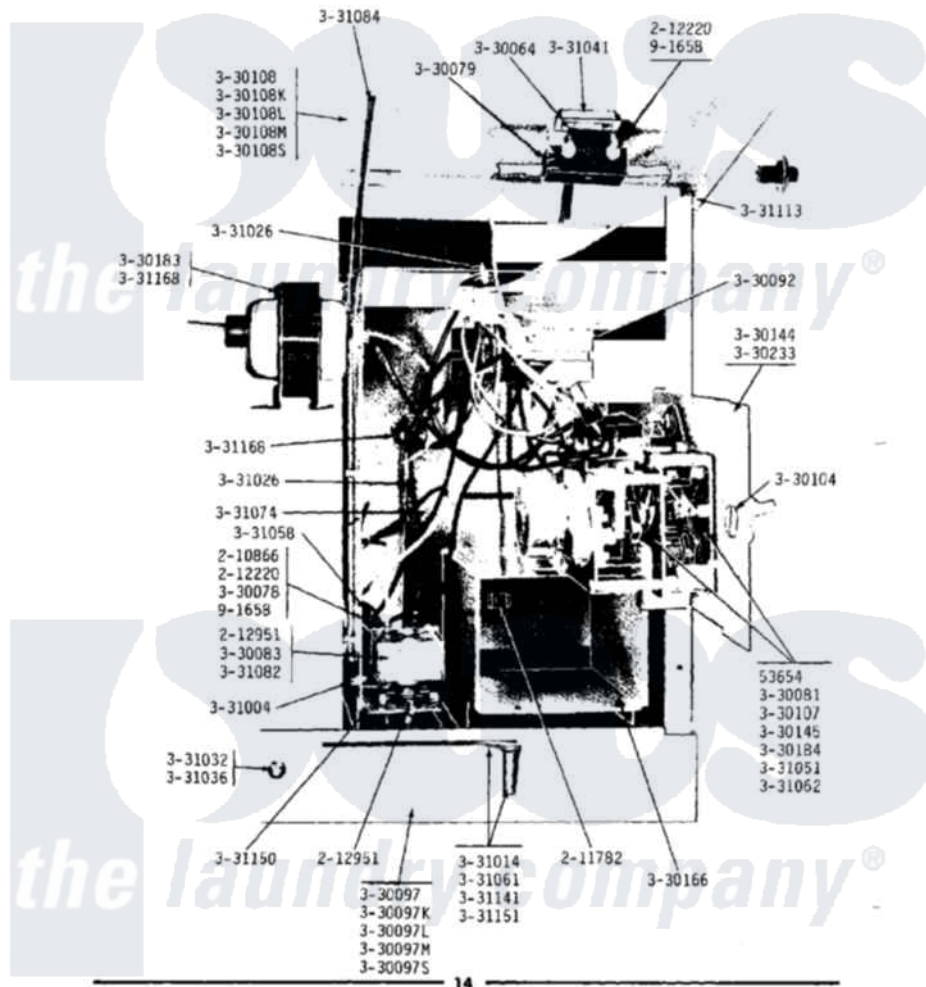

# Maytag DG31CM 15 - CONTROL CENTER & COMPONENTS

## MODEL DG31CM CM CONTROL CENTER & COMPONENTS

Maytag Commercial Maytag DG31CM Dryer Parts Parts Diagram 15 - CONTROL CENTER & COMPONENTS  
 Click on the part number to view part

Item	Original Part Number	Replaced By	Status	Part Description
001	NLA		Not Available	SCREW, No.5-40 X 3/8
002	<a href="#">210866</a>			Nut, Twin Speed
003	NLA		Not Available	CAGE NUT
004	212220	<a href="#">213501</a>		Screw, No.6-20 X 1-1/8 Inch
005	<a href="#">212951</a>			Screw, No.6-32 X 1/4 Inch
006	<a href="#">Y330064</a>			Pilot Light
007	<a href="#">Y330078</a>			Cool-Down Bypass Switch
008	Y330079		Not Available	SWITCH, PUSH-TO-START
009	<a href="#">330081</a>			Timer - CA 60 Minutes
010	Y330083		Not Available	CONTROL, TEMPERATURE
011	<a href="#">Y330092</a>			Terminal Block
012	NLA		Not Available	FRONT PANEL-WHITE
013	NLA		Not Available	FRONT PANEL-SHADED AVOCADO
014	NLA		Not Available	FRONT PANEL-ALMOND
015	NLA		Not Available	FRONT PANEL-HARVEST WHEAT