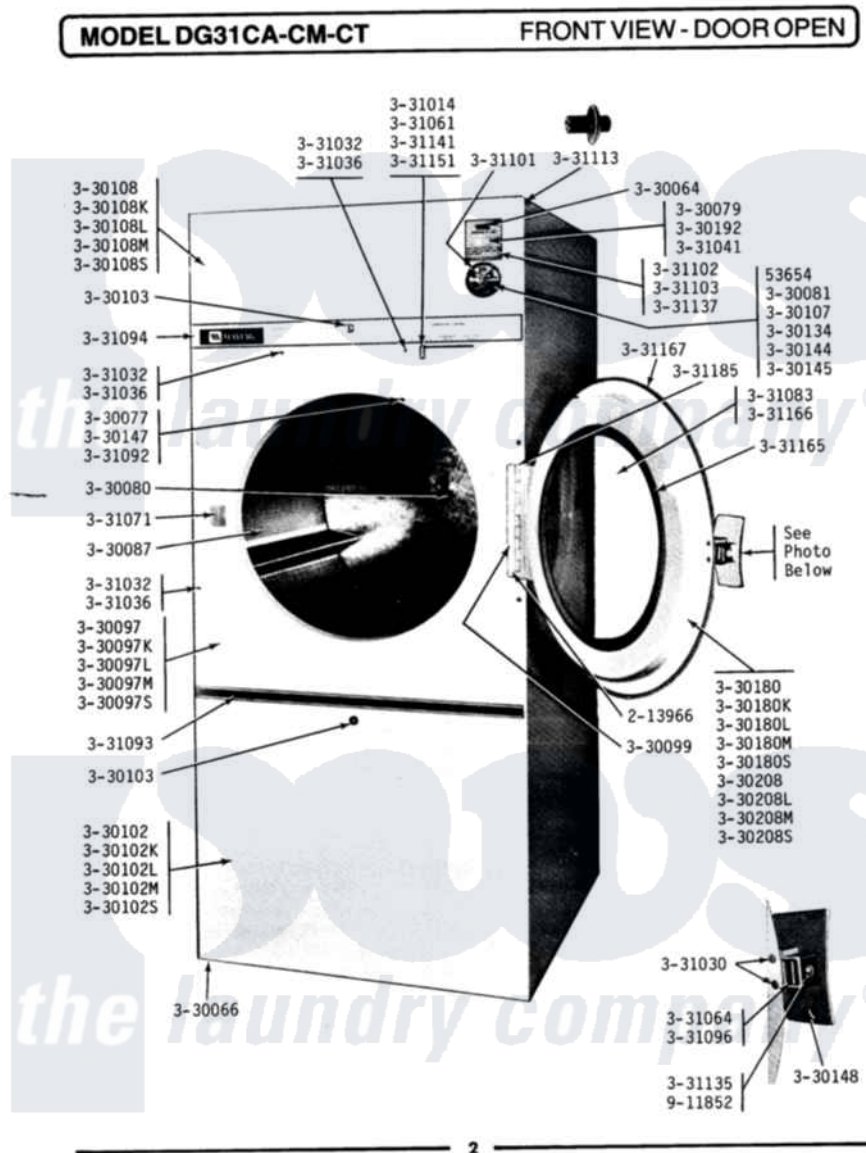

Maytag DG31CT 01 - FRONT VIEW-DOOR OPEN

Maytag Commercial Maytag DG31CT Dryer Parts Parts Diagram 01 - FRONT VIEW-DOOR OPEN
 Click on the part number to view part

Item	Original Part Number	Replaced By	Status	Part Description
001	NLA		Not Available	GULMITE WRENCH No.8
002	NLA		Not Available	SCREW, No.5-40 X 3/8
003	213966	3400014		Screw
004	Y330064			Pilot Light
005	NLA		Not Available	LEVELING LEG
006	Y330077			Door Switch
007	Y330079		Not Available	SWITCH, PUSH-TO-START
008	Y330080		Not Available	SPIDER & SHAFT ASSEMBLY
009	330081			Timer - CA 60 Minutes
010	Y330087			Drum Assembly Complete
011	NLA		Not Available	FRONT PANEL-WHITE
012	NLA		Not Available	FRONT PANEL-ALMOND
013	NLA		Not Available	FRONT PANEL-HARVEST WHEAT
014	NLA		Not Available	HINGE FOR DOOR
015	Y330102			FRONT PANEL-WHITE